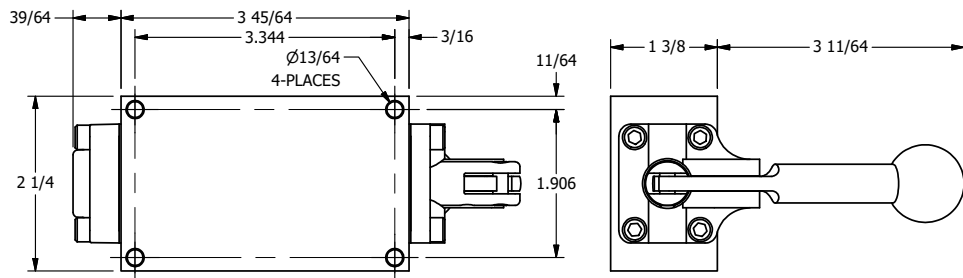

AAA
PRODUCTS
INTERNATIONAL

**AAA PRODUCTS
INTERNATIONAL**
7114 Harry Hines Blvd
Dallas, TX 75235

TITLE: 1/4" SIDE PORT, LEVER, 2 POS,
DETENT, LVR RTRN, BRASS & SS,
RED KNOB, 180D LVR

DRAWING NO.:
DIM_ZHD2JQT