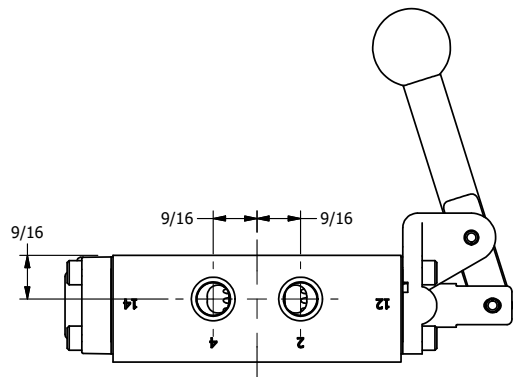

AAA
PRODUCTS
INTERNATIONAL

**AAA PRODUCTS
INTERNATIONAL**
7114 Harry Hines Blvd
Dallas, TX 75235

TITLE: 1/4" SIDE PORT, LEVER, 2 POS,
DETENT, LVR RTRN, BRASS & SS,
RED KNOB, 180D LVR

DRAWING NO.:
DIM_ZHD2JQT