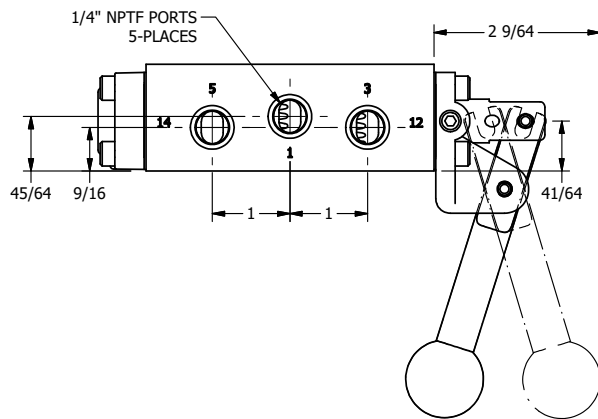

AAA
PRODUCTS
INTERNATIONAL

**AAA PRODUCTS
INTERNATIONAL**
7114 Harry Hines Blvd
Dallas, TX 75235

TITLE: 1/4" SIDE PORT, LEVER, 2 POS,
DETENT, LVR RTRN, BRASS & SS,
RED KNOB, 180D LVR

DRAWING NO.:
DIM_ZHD2JQT