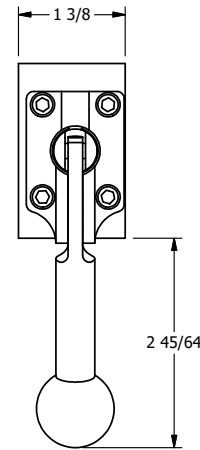

4

3

2

1

**AAA**  
PRODUCTS  
INTERNATIONAL

**AAA PRODUCTS  
INTERNATIONAL**  
7114 Harry Hines Blvd  
Dallas, TX 75235

TITLE: 1/4" SIDE PORT, LEVER, 2 POS,  
DETENT, LVR RTRN, BRASS & SS,  
RED KNOB, 270D LVR

DRAWING NO.:  
DIM\_ZHD2JQRT

THE INFORMATION CONTAINED WITHIN THIS DOCUMENT IS PROPRIETARY TO AAA PRODUCTS AND MAY NOT BE DISCLOSED WITHOUT PRIOR WRITTEN CONSENT

4

3

2

1

B

B