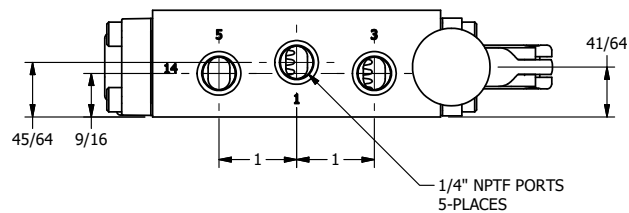

4

3

2

1

**AAA**  
PRODUCTS  
INTERNATIONAL

**AAA PRODUCTS  
INTERNATIONAL**  
7114 Harry Hines Blvd  
Dallas, TX 75235

TITLE: 1/4" SIDE PORT, LEVER, 2 POS,  
DETENT, LVR RTRN, BRASS & SS,  
RED KNOB, 270D LVR