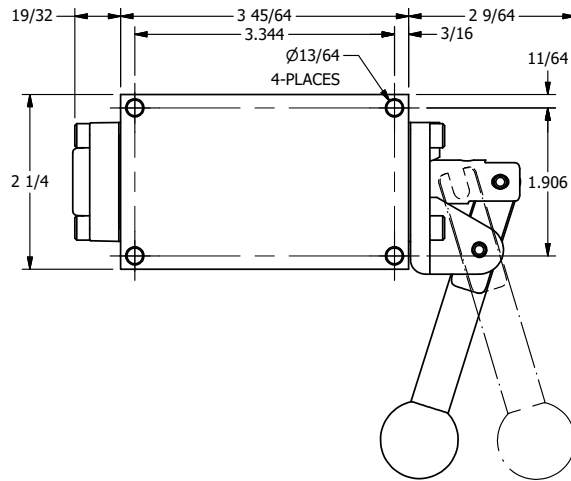

4

3

2

1

**AAA**  
PRODUCTS  
INTERNATIONAL

**AAA PRODUCTS  
INTERNATIONAL**  
7114 Harry Hines Blvd  
Dallas, TX 75235

TITLE: 1/4" SIDE PORT, LEVER, 2 POS,  
DETENT, LVR RTRN, BRASS & SS,  
RED KNOB, 270D LVR

DRAWING NO.:  
DIM\_ZHD2JQRT

THE INFORMATION CONTAINED WITHIN THIS DOCUMENT IS PROPRIETARY TO AAA PRODUCTS AND MAY NOT BE DISCLOSED WITHOUT PRIOR WRITTEN CONSENT

4

3

2

1

B

B