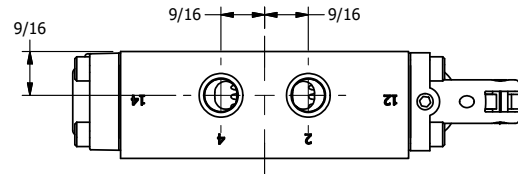

4

3

2

1

**AAA**  
PRODUCTS  
INTERNATIONAL

**AAA PRODUCTS  
INTERNATIONAL**  
7114 Harry Hines Blvd  
Dallas, TX 75235

TITLE: 1/4" SIDE PORT, LEVER, 2 POS,  
DETENT, LVR RTRN, BRASS & SS,  
RED KNOB, 270D LVR