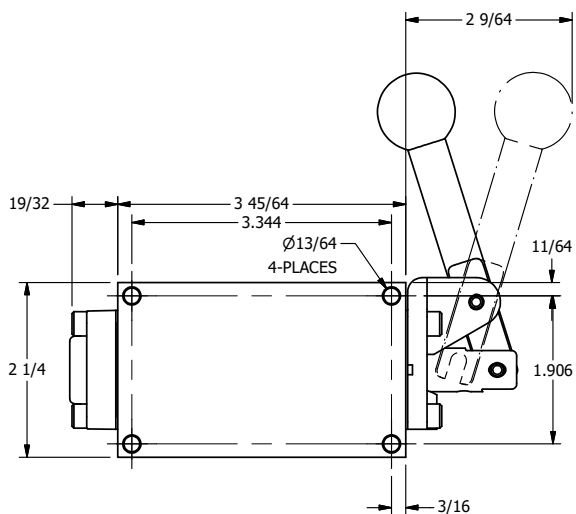

4

3

2

1

AAA
PRODUCTS
INTERNATIONAL

**AAA PRODUCTS
INTERNATIONAL**
7114 Harry Hines Blvd
Dallas, TX 75235

TITLE: 1/4" SIDE PORT, LEVER, 2 POS,
DETENT, LVR RTRN, BRASS & SS,
RED KNOB, 90D LVR

DRAWING NO.:
DIM_ZHD2JQR