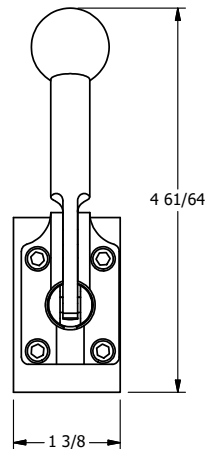

4

3

2

1

B

B

A

A

4

3

2

1

AAA
PRODUCTS
INTERNATIONAL

**AAA PRODUCTS
INTERNATIONAL**
7114 Harry Hines Blvd
Dallas, TX 75235

TITLE: 1/4" SIDE PORT, LEVER, 2 POS,
DETENT, LVR RTRN, BRASS & SS,
RED KNOB, 90D LVR

DRAWING NO.:
DIM_ZHD2JQR