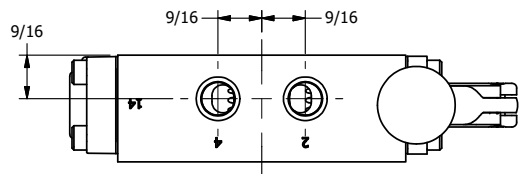

4

3

2

1

B

B

A

A

4

3

2

1

AAA
PRODUCTS
INTERNATIONAL

**AAA PRODUCTS
INTERNATIONAL**
7114 Harry Hines Blvd
Dallas, TX 75235

TITLE: 1/4" SIDE PORT, LEVER, 2 POS,
DETENT, LVR RTRN, BRASS & SS,
RED KNOB, 90D LVR

DRAWING NO.:
DIM_ZHD2JQR