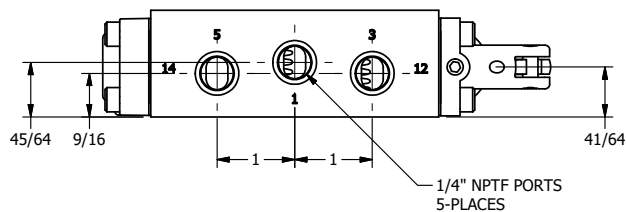

4

3

2

1

AAA
PRODUCTS
INTERNATIONAL

**AAA PRODUCTS
INTERNATIONAL**
7114 Harry Hines Blvd
Dallas, TX 75235

TITLE: 1/4" SIDE PORT, LEVER, 2 POS,
DETENT, LVR RTRN, BRASS & SS,
RED KNOB, 90D LVR

DRAWING NO.:
DIM_ZHD2JQR