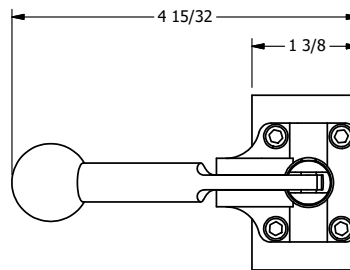

4

3

2

1

AAA
PRODUCTS
INTERNATIONAL

**AAA PRODUCTS
INTERNATIONAL**
7114 Harry Hines Blvd
Dallas, TX 75235

TITLE: 1/4" SIDE PORT, LEVER, 2 POS,
DETENT, LVR RTRN, BRASS & SS,
RED KNOB

DRAWING NO.:
DIM_ZHD2JQ