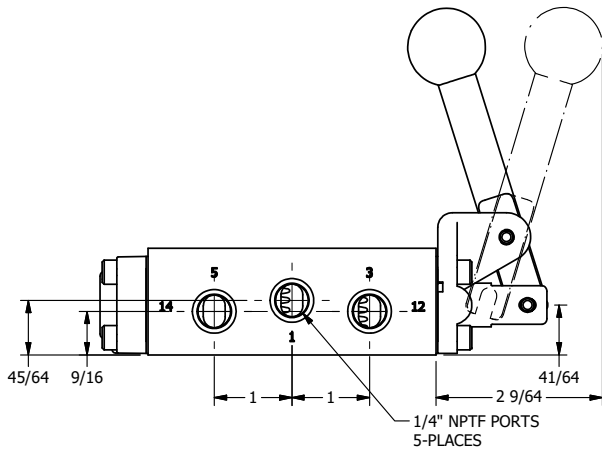

4

3

2

1

AAA
PRODUCTS
INTERNATIONAL

**AAA PRODUCTS
INTERNATIONAL**
7114 Harry Hines Blvd
Dallas, TX 75235

TITLE: 1/4" SIDE PORT, LEVER, 2 POS,
DETENT, LVR RTRN, BRASS & SS,
RED KNOB

DRAWING NO.:
DIM_ZHD2JQ