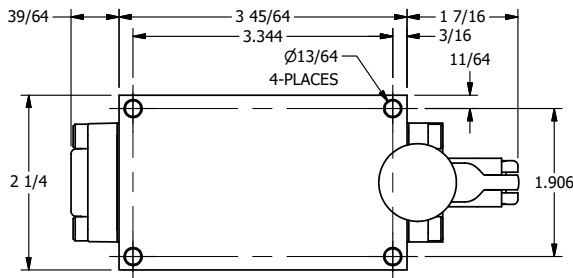

4

3

2

1

AAA
PRODUCTS
INTERNATIONAL

**AAA PRODUCTS
INTERNATIONAL**
7114 Harry Hines Blvd
Dallas, TX 75235

TITLE: 1/4" SIDE PORT, LEVER, 2 POS,
DETENT, LVR RTRN, BRASS & SS,
RED KNOB

DRAWING NO.:
DIM_ZHD2JQ