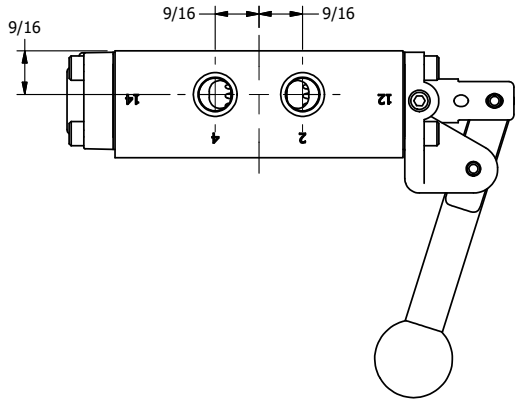

4

3

2

1

AAA
PRODUCTS
INTERNATIONAL

**AAA PRODUCTS
INTERNATIONAL**
7114 Harry Hines Blvd
Dallas, TX 75235

TITLE: 1/4" SIDE PORT, LEVER, 2 POS,
DETENT, LVR RTRN, BRASS & SS,
RED KNOB

DRAWING NO.:
DIM_ZHD2JQ