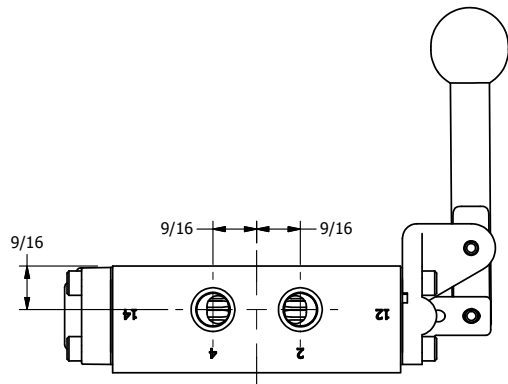

4

3

2

1

B

B

A

A

AAA
PRODUCTS
INTERNATIONAL

**AAA PRODUCTS
INTERNATIONAL**
7114 Harry Hines Blvd
Dallas, TX 75235

TITLE: 1/4" SIDE PORT, LEVER, 3 POS,
DETENT, LEVER SHFT, FLOAT CTR SPL,
BRASS & STAINLESS, 180D LEVER

DRAWING NO.:
DIM_ZHD2GT

4

3

2

1

THE INFORMATION CONTAINED WITHIN THIS DOCUMENT IS PROPRIETARY TO AAA PRODUCTS AND MAY NOT BE DISCLOSED WITHOUT PRIOR WRITTEN CONSENT