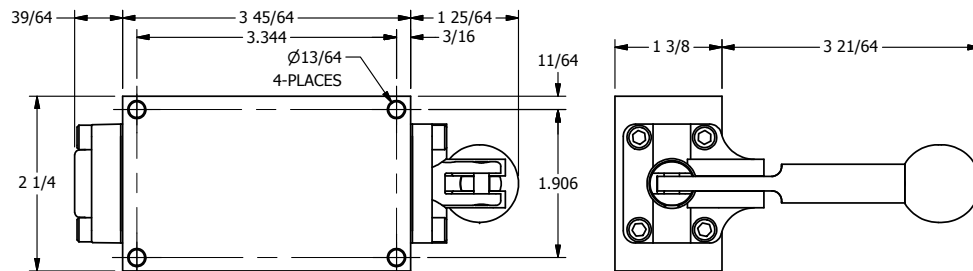

4

3

2

1

B

B

A

A

AAA
PRODUCTS
INTERNATIONAL

**AAA PRODUCTS
INTERNATIONAL**
7114 Harry Hines Blvd
Dallas, TX 75235

TITLE: 1/4" SIDE PORT, LEVER, 3 POS,
DETENT, LEVER SHFT, FLOAT CTR SPL,
BRASS & STAINLESS, 180D LEVER

DRAWING NO.:
DIM_ZHD2GT

4

3

2

1

THE INFORMATION CONTAINED WITHIN THIS DOCUMENT IS PROPRIETARY TO AAA PRODUCTS AND MAY NOT BE DISCLOSED WITHOUT PRIOR WRITTEN CONSENT