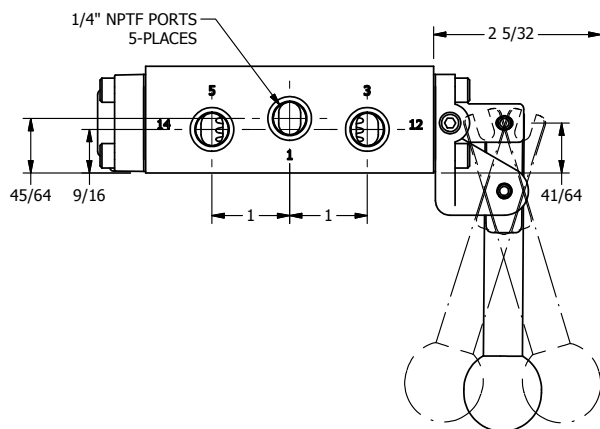

**AAA**  
PRODUCTS  
INTERNATIONAL

**AAA PRODUCTS  
INTERNATIONAL**  
7114 Harry Hines Blvd  
Dallas, TX 75235

TITLE: 1/4" SIDE PORT, LEVER, 3 POS,  
DETENT, LEVER SHFT, FLOAT CTR SPL,  
BRASS & STAINLESS, 180D LEVER

DRAWING NO.:  
DIM\_ZHD2GT

4

3

2

1

THE INFORMATION CONTAINED WITHIN THIS DOCUMENT IS PROPRIETARY TO AAA PRODUCTS AND MAY NOT BE DISCLOSED WITHOUT PRIOR WRITTEN CONSENT