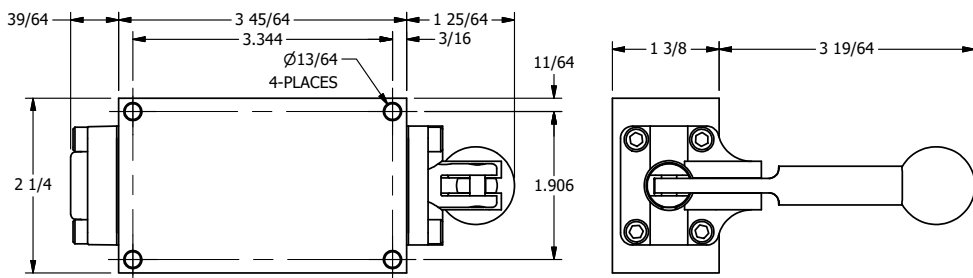

**AAA**  
PRODUCTS  
INTERNATIONAL

**AAA PRODUCTS INTERNATIONAL**  
7114 Harry Hines Blvd  
Dallas, TX 75235

TITLE: 1/4" SIDE PORT, LEVER, 3 POS,  
DETENT, LEVER SHFT, FLOAT CTR SPL,  
RED KNOB, 180D LVR