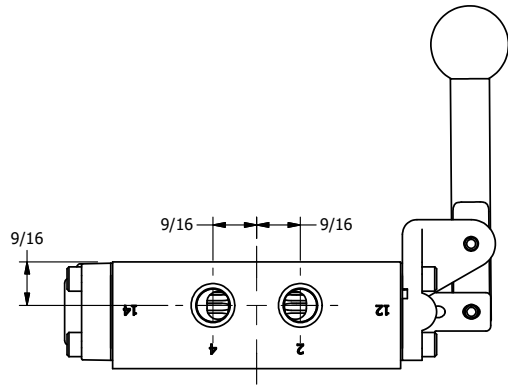

**AAA**  
PRODUCTS  
INTERNATIONAL

**AAA PRODUCTS INTERNATIONAL**  
7114 Harry Hines Blvd  
Dallas, TX 75235

TITLE: 1/4" SIDE PORT, LEVER, 3 POS,  
DETENT, LEVER SHFT, FLOAT CTR SPL,  
RED KNOB, 180D LVR