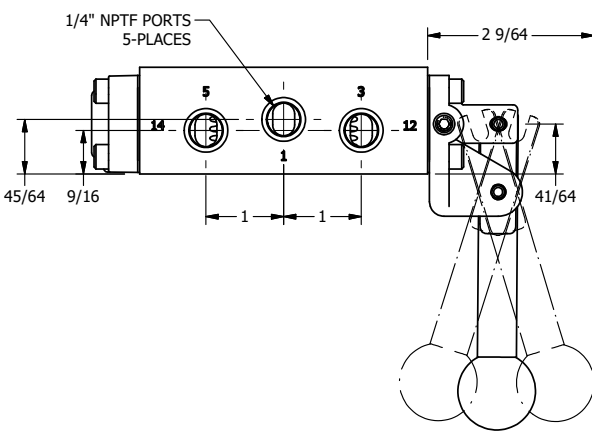

**AAA**  
PRODUCTS  
INTERNATIONAL

**AAA PRODUCTS INTERNATIONAL**  
7114 Harry Hines Blvd  
Dallas, TX 75235

TITLE: 1/4" SIDE PORT, LEVER, 3 POS,  
DETENT, LEVER SHFT, FLOAT CTR SPL,  
RED KNOB, 180D LVR