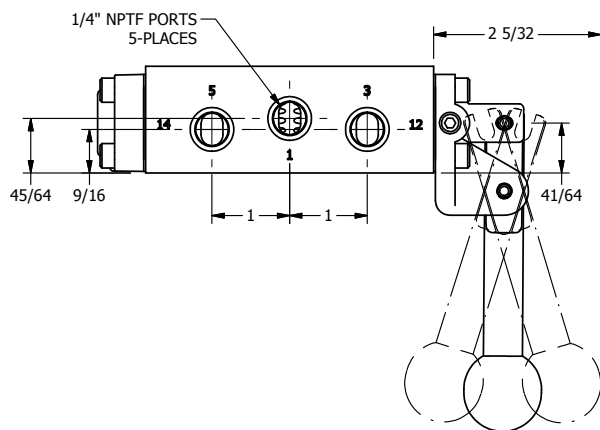

AAA
PRODUCTS
INTERNATIONAL
7114 Harry Hines Blvd
Dallas, TX 75235

TITLE: 1/4" SIDE PORT, LEVER, 3 POS,
DETENT, LEVER SHFT, REGEN CTR SPL,
BRASS & STAINLESS, 180D LEVER

DRAWING NO.:
DIM_ZHD2DT

THE INFORMATION CONTAINED WITHIN THIS DOCUMENT IS PROPRIETARY TO AAA PRODUCTS AND MAY NOT BE DISCLOSED WITHOUT PRIOR WRITTEN CONSENT