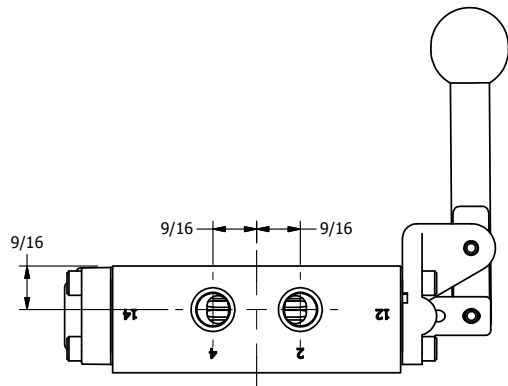

AAA
PRODUCTS
INTERNATIONAL
7114 Harry Hines Blvd
Dallas, TX 75235

TITLE: 1/4" SIDE PORT, LEVER, 3 POS,
DETENT, LEVER SHFT, REGEN CTR SPL,
BRASS & STAINLESS, 180D LEVER

DRAWING NO.:
DIM_ZHD2DT

THE INFORMATION CONTAINED WITHIN THIS DOCUMENT IS PROPRIETARY TO AAA PRODUCTS AND MAY NOT BE DISCLOSED WITHOUT PRIOR WRITTEN CONSENT