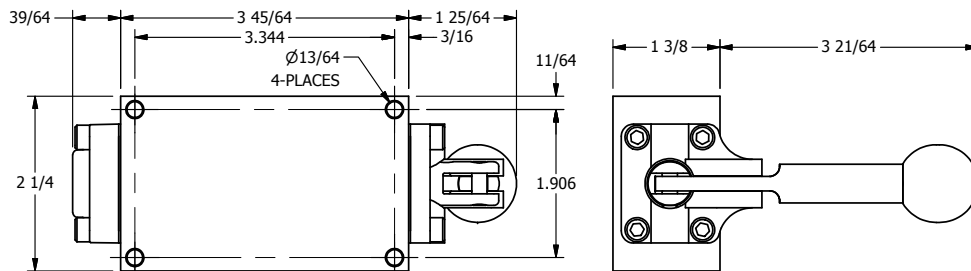

AAA
PRODUCTS
INTERNATIONAL
7114 Harry Hines Blvd
Dallas, TX 75235

TITLE: 1/4" SIDE PORT, LEVER, 3 POS,
DETENT, LEVER SHFT, REGEN CTR SPL,
BRASS & STAINLESS, 180D LEVER

DRAWING NO.:
DIM_ZHD2DT

THE INFORMATION CONTAINED WITHIN THIS DOCUMENT IS PROPRIETARY TO AAA PRODUCTS AND MAY NOT BE DISCLOSED WITHOUT PRIOR WRITTEN CONSENT