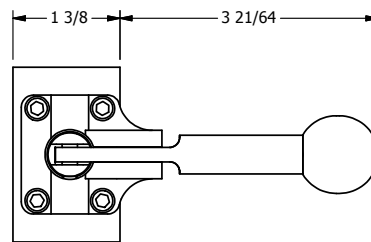

4

3

2

1

B

B

A

A

AAA
PRODUCTS
INTERNATIONAL
7114 Harry Hines Blvd
Dallas, TX 75235

TITLE: 1/4" SIDE PORT, LEVER, 3 POS,
DETENT, LEVER SHFT, REGEN CTR SPL,
BRASS & STAINLESS, 180D LEVER

DRAWING NO.:
DIM_ZHD2DT

THE INFORMATION CONTAINED WITHIN THIS DOCUMENT IS PROPRIETARY TO AAA PRODUCTS AND MAY NOT BE DISCLOSED WITHOUT PRIOR WRITTEN CONSENT