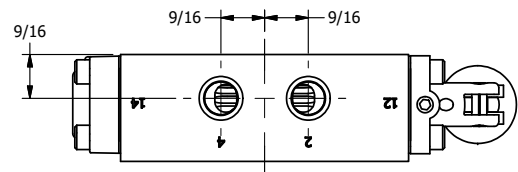

4

3

2

1

AAA
PRODUCTS
INTERNATIONAL

**AAA PRODUCTS
INTERNATIONAL**
7114 Harry Hines Blvd
Dallas, TX 75235

TITLE: 1/4" SIDE PORT, LEVER, 3 POS,
DETENT, REGEN CTR SPL, BR & SS,
270D LVR

DRAWING NO.:
DIM_ZHD2DRT