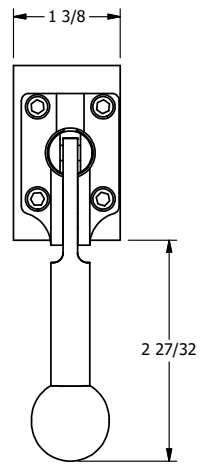

4

3

2

1

AAA
PRODUCTS
INTERNATIONAL

**AAA PRODUCTS
INTERNATIONAL**
7114 Harry Hines Blvd
Dallas, TX 75235

TITLE: 1/4" SIDE PORT, LEVER, 3 POS,
DETENT, REGEN CTR SPL, BR & SS,
270D LVR

DRAWING NO.:
DIM_ZHD2DRT