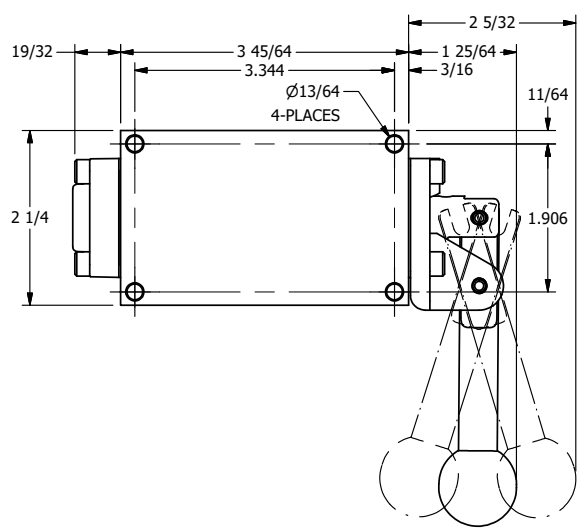

4

3

2

1

AAA
PRODUCTS
INTERNATIONAL

**AAA PRODUCTS
INTERNATIONAL**
7114 Harry Hines Blvd
Dallas, TX 75235

TITLE: 1/4" SIDE PORT, LEVER, 3 POS,
DETENT, REGEN CTR SPL, BR & SS,
270D LVR

DRAWING NO.:
DIM_ZHD2DRT