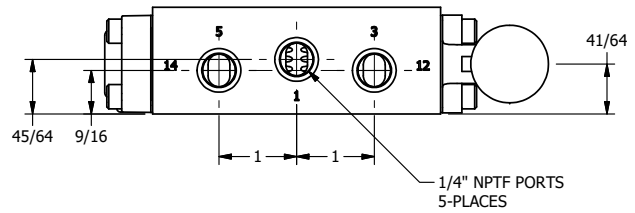

4

3

2

1

AAA
PRODUCTS
INTERNATIONAL

**AAA PRODUCTS
INTERNATIONAL**
7114 Harry Hines Blvd
Dallas, TX 75235

TITLE: 1/4" SIDE PORT, LEVER, 3 POS,
DETENT, REGEN CTR SPL, BR & SS,
270D LVR

DRAWING NO.:
DIM_ZHD2DRT