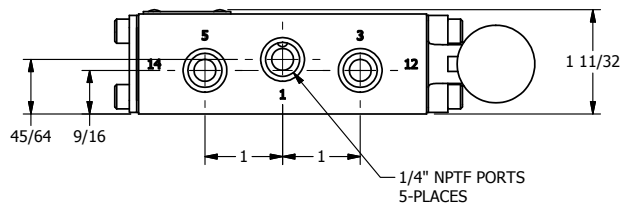

4 3 2 1

B

B

A

A

A

A

AAA
PRODUCTS
INTERNATIONAL

**AAA PRODUCTS
INTERNATIONAL**
7114 Harry Hines Blvd
Dallas, TX 75235

TITLE: 1/4" NAMUR, LEVER, 3 POS,
DETENT, LEVER SHFT, REGEN CTR SPL,
270D LEVER

DRAWING NO.:
DIM_NHD2DRT

THE INFORMATION CONTAINED WITHIN THIS DOCUMENT IS PROPRIETARY TO AAA PRODUCTS AND MAY NOT BE DISCLOSED WITHOUT PRIOR WRITTEN CONSENT

4 3 2 1