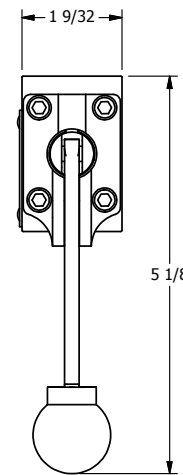

4 3 2 1

B

B

A

A

A

A

AAA
PRODUCTS
INTERNATIONAL

**AAA PRODUCTS
INTERNATIONAL**
7114 Harry Hines Blvd
Dallas, TX 75235

TITLE: 1/4" NAMUR, LEVER, 3 POS,
DETENT, LEVER SHFT, REGEN CTR SPL,
270D LEVER

DRAWING NO.:
DIM_NHD2DRT

THE INFORMATION CONTAINED WITHIN THIS DOCUMENT IS PROPRIETARY TO AAA PRODUCTS AND MAY NOT BE DISCLOSED WITHOUT PRIOR WRITTEN CONSENT

4 3 2 1