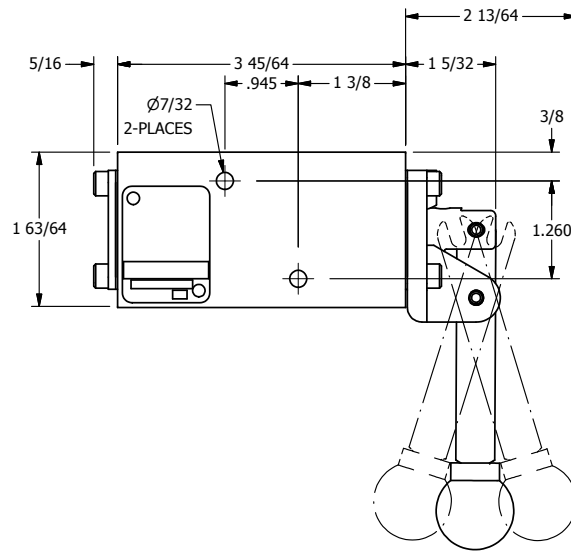

4 3 2 1

B

B

A

A

A

A

AAA
PRODUCTS
INTERNATIONAL

**AAA PRODUCTS
INTERNATIONAL**
7114 Harry Hines Blvd
Dallas, TX 75235

TITLE: 1/4" NAMUR, LEVER, 3 POS,
DETENT, LEVER SHFT, REGEN CTR SPL,
270D LEVER

DRAWING NO.:
DIM_NHD2DRT

THE INFORMATION CONTAINED WITHIN THIS DOCUMENT IS PROPRIETARY TO AAA PRODUCTS AND MAY NOT BE DISCLOSED WITHOUT PRIOR WRITTEN CONSENT

4 3 2 1