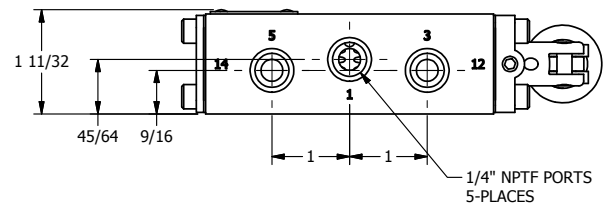

A

	AAA PRODUCTS INTERNATIONAL 7114 Harry Hines Blvd Dallas, TX 75235	TITLE: 1/4" NAMUR, LEVER, 3 POS, DETENT, LEVER SHFT, REGEN CTR SPL	DRAWING NO.: DIM_NHD2DR
--	--	--	-----------------------------------