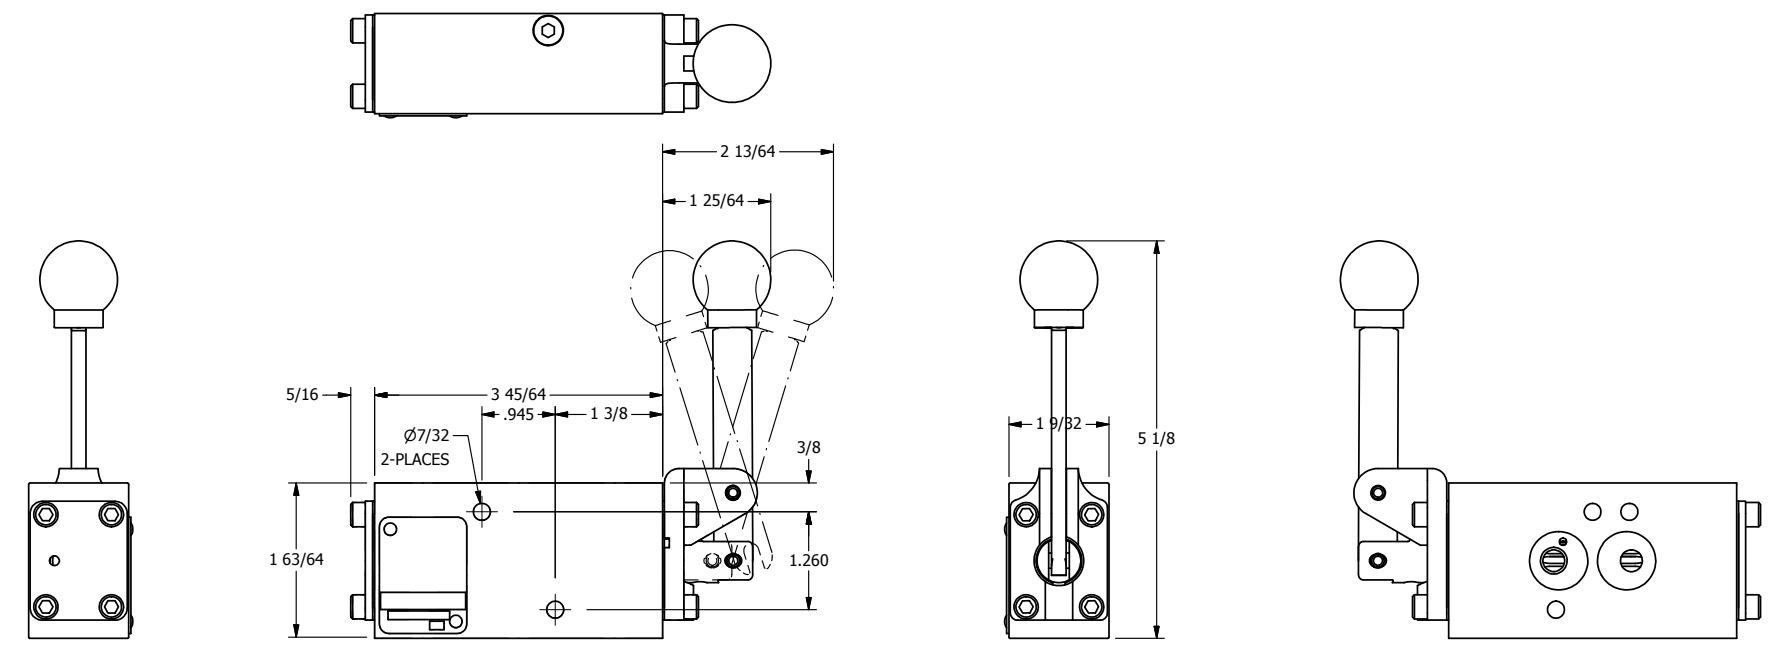

A

	AAA PRODUCTS INTERNATIONAL 7114 Harry Hines Blvd Dallas, TX 75235	TITLE: 1/4" NAMUR, LEVER, 3 POS, DETENT, LEVER SHFT, REGEN CTR SPL	DRAWING NO.: DIM_NHD2DR
--	--	--	-----------------------------------