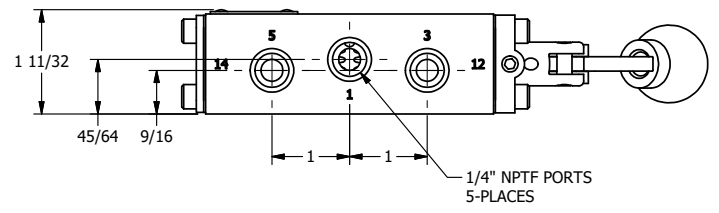

A

AAA
PRODUCTS
INTERNATIONAL
7114 Harry Hines Blvd
Dallas, TX 75235

TITLE: 1/4" NAMUR, LEVER, 3 POS,
DETENT, LEVER SHFT, REGEN CTR SPL,
CRVD LVR, 90D LVR

DRAWING NO.:
DIM_NHD2DCR

THE INFORMATION CONTAINED WITHIN THIS DOCUMENT IS PROPRIETARY TO AAA PRODUCTS AND MAY NOT BE DISCLOSED WITHOUT PRIOR WRITTEN CONSENT