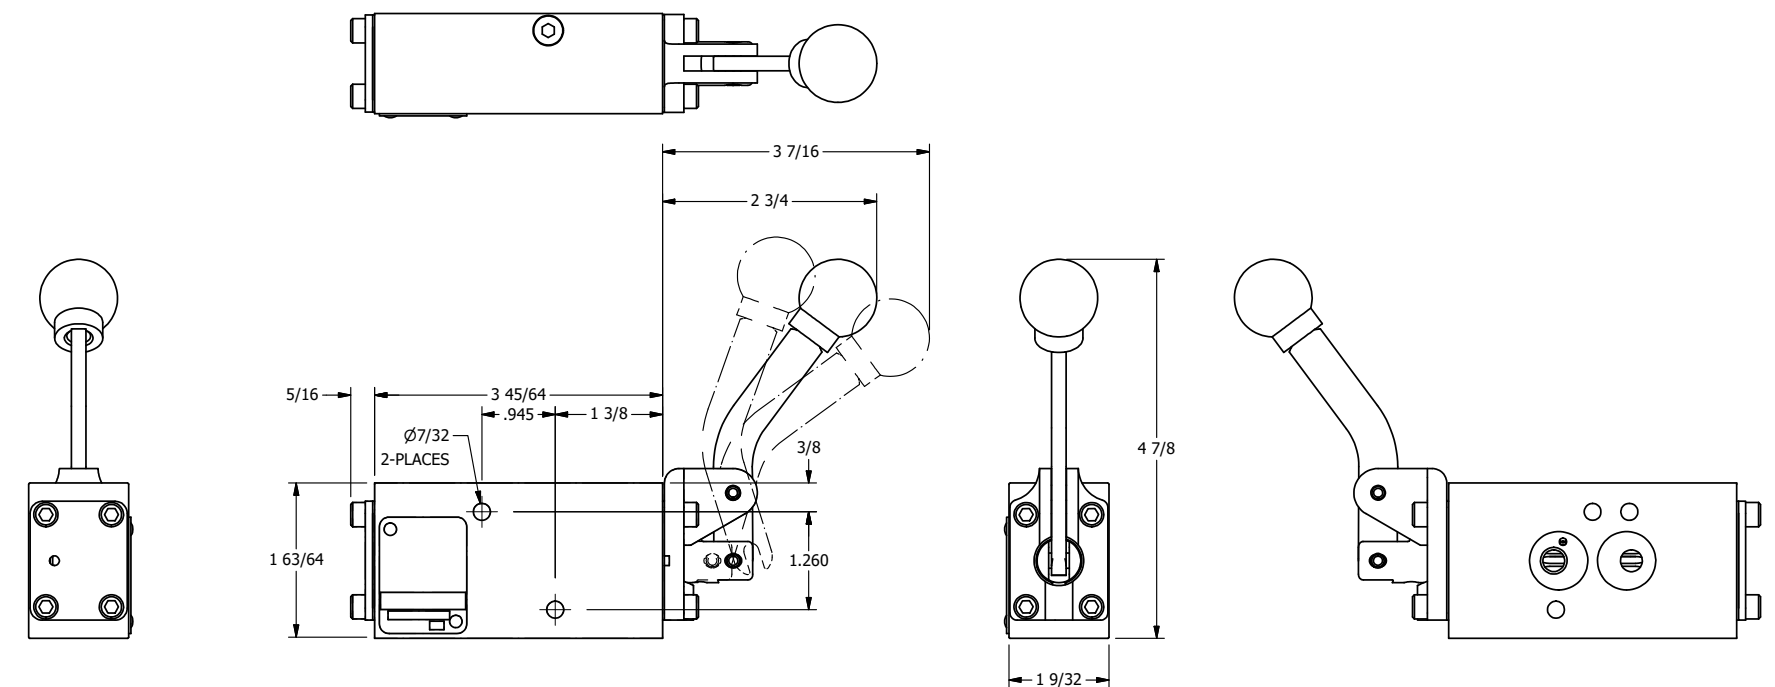

A

AAA
PRODUCTS
INTERNATIONAL
7114 Harry Hines Blvd
Dallas, TX 75235

TITLE: 1/4" NAMUR, LEVER, 3 POS,
DETENT, LEVER SHFT, REGEN CTR SPL,
CRVD LVR, 90D LVR

DRAWING NO.:
DIM_NHD2DCR

THE INFORMATION CONTAINED WITHIN THIS DOCUMENT IS PROPRIETARY TO AAA PRODUCTS AND MAY NOT BE DISCLOSED WITHOUT PRIOR WRITTEN CONSENT