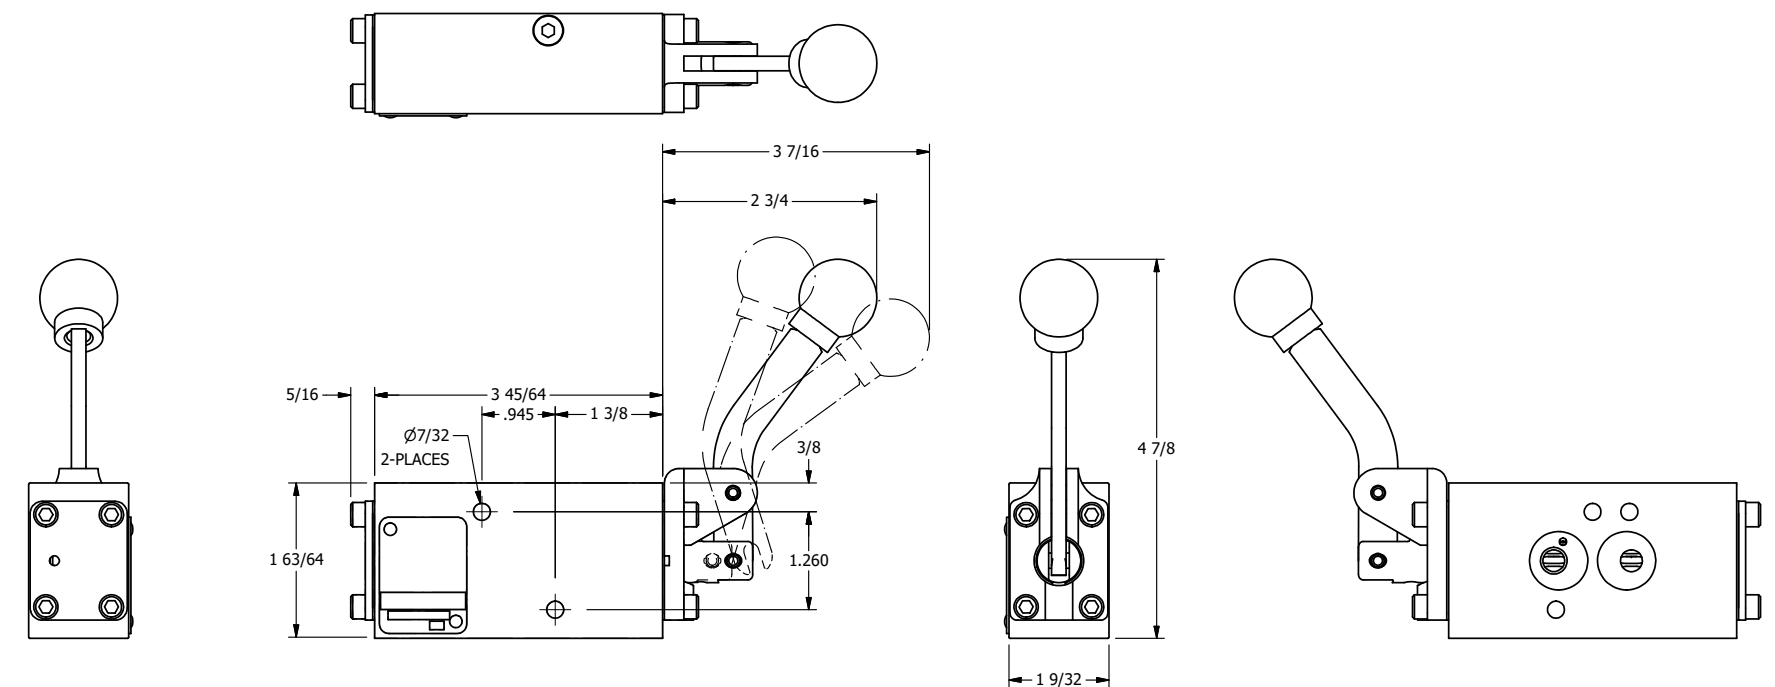

A

	AAA PRODUCTS INTERNATIONAL 7114 Harry Hines Blvd Dallas, TX 75235	TITLE: 1/4" NAMUR, LEVER, 3 POS, DETENT, LEVER SHFT, CLSD CTR SPL CRVD LVR, 90D LVR	DRAWING NO.: DIM_NHD2CR
--	--	--	-----------------------------------