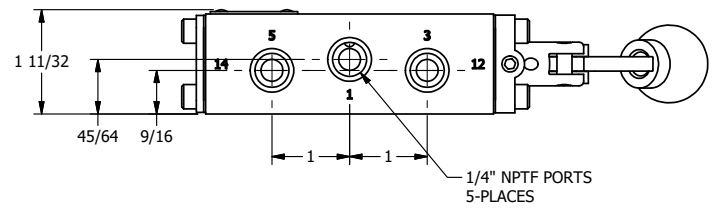

A

	AAA PRODUCTS INTERNATIONAL 7114 Harry Hines Blvd Dallas, TX 75235	TITLE: 1/4" NAMUR, LEVER, 3 POS, DETENT, LEVER SHFT, CLSD CTR SPL CRVD LVR, 90D LVR	DRAWING NO.: DIM_NHD2CR
--	--	--	-----------------------------------