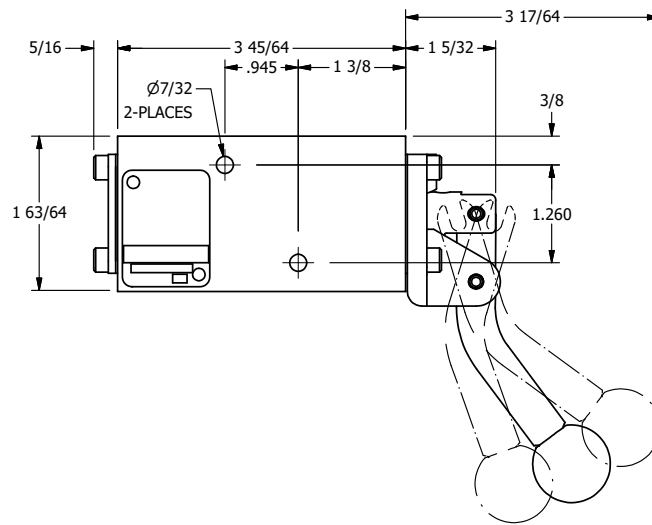

4 3 2 1

B

B

A

A

A

A

AAA
PRODUCTS
INTERNATIONAL
7114 Harry Hines Blvd
Dallas, TX 75235

TITLE: 1/4" NAMUR, LEVER, 3 POS,
DETENT, LEVER SHFT, CLSD CTR SPL,
CRVD LVR, RED KNOB, 270D LVR

DRAWING NO.:
DIM_NHD2CJRT

THE INFORMATION CONTAINED WITHIN THIS DOCUMENT IS PROPRIETARY TO AAA PRODUCTS AND MAY NOT BE DISCLOSED WITHOUT PRIOR WRITTEN CONSENT

4 3 2 1