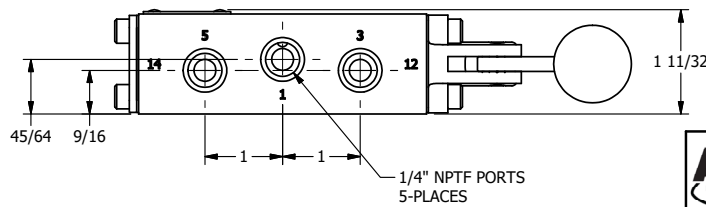

4 3 2 1

B

B

A

A

A

A

AAA
PRODUCTS
INTERNATIONAL
7114 Harry Hines Blvd
Dallas, TX 75235

TITLE: 1/4" NAMUR, LEVER, 3 POS,
DETENT, LEVER SHFT, CLSD CTR SPL,
CRVD LVR, RED KNOB, 270D LVR

DRAWING NO.:
DIM_NHD2CJRT

THE INFORMATION CONTAINED WITHIN THIS DOCUMENT IS PROPRIETARY TO AAA PRODUCTS AND MAY NOT BE DISCLOSED WITHOUT PRIOR WRITTEN CONSENT

4 3 2 1