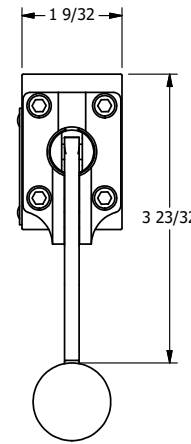

4 3 2 1

B

B

A

A

A

A

AAA
PRODUCTS
INTERNATIONAL
7114 Harry Hines Blvd
Dallas, TX 75235

TITLE: 1/4" NAMUR, LEVER, 3 POS,
DETENT, LEVER SHFT, CLSD CTR SPL,
CRVD LVR, RED KNOB, 270D LVR

DRAWING NO.:
DIM_NHD2CJRT

THE INFORMATION CONTAINED WITHIN THIS DOCUMENT IS PROPRIETARY TO AAA PRODUCTS AND MAY NOT BE DISCLOSED WITHOUT PRIOR WRITTEN CONSENT

4 3 2 1