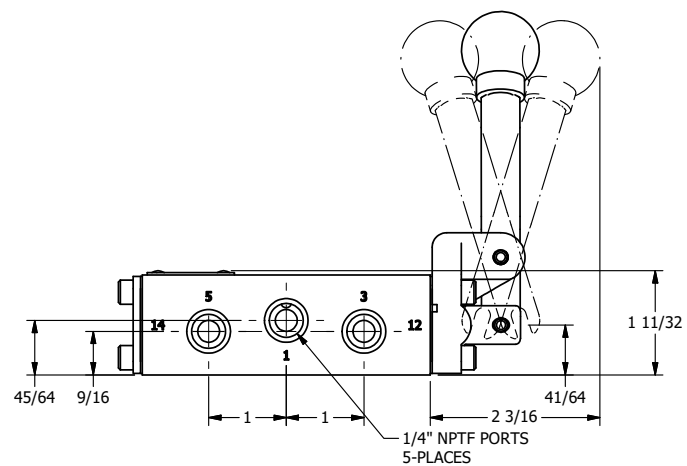

AAA
PRODUCTS
INTERNATIONAL

**AAA PRODUCTS
INTERNATIONAL**
7114 Harry Hines Blvd
Dallas, TX 75235

TITLE: 1/4" NAMUR, LEVER, 3 POS,
DETENT, LEVER SHFT, CLSD CTR SPL,
BENT LEVER RIGHT

DRAWING NO.:
DIM_NHD2BR