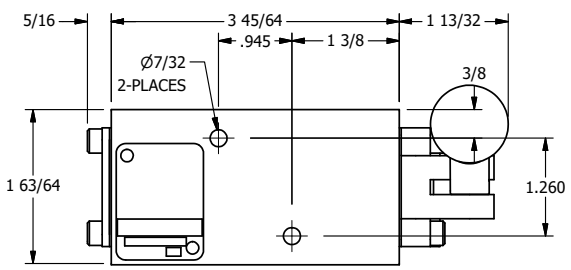

4

3

2

1

B

B

A

A

AAA
PRODUCTS
INTERNATIONAL

**AAA PRODUCTS
INTERNATIONAL**
7114 Harry Hines Blvd
Dallas, TX 75235

TITLE: 1/4" NAMUR, LEVER, 3 POS,
DETENT, LEVER SHFT, CLSD CTR SPL,
BENT LEVER RIGHT

DRAWING NO.:
DIM_NHD2BR

4

3

2

1

A

A

THE INFORMATION CONTAINED WITHIN THIS DOCUMENT IS PROPRIETARY TO AAA PRODUCTS AND MAY NOT BE DISCLOSED WITHOUT PRIOR WRITTEN CONSENT