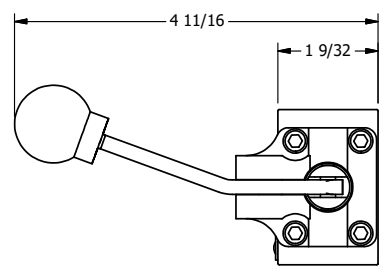

4

3

2

1

B

B

A

A

AAA
PRODUCTS
INTERNATIONAL

**AAA PRODUCTS
INTERNATIONAL**
7114 Harry Hines Blvd
Dallas, TX 75235

TITLE: 1/4" NAMUR, LEVER, 3 POS,
DETENT, LEVER SHFT, CLSD CTR SPL,
BENT LEVER RIGHT

DRAWING NO.:
DIM_NHD2BR