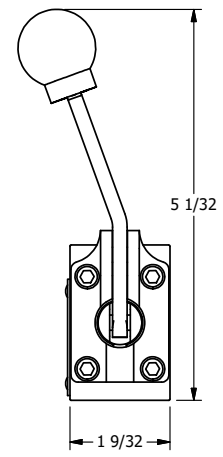

4 3 2 1

B

B

A

A

	<b>AAA PRODUCTS INTERNATIONAL</b> 7114 Harry Hines Blvd Dallas, TX 75235	<b>TITLE:</b> 1/4" NAMUR, LEVER, 3 POS, DETENT, LEVER SHFT, CLSD CTR SPL BNT LVR LFT, 90D LVR	<b>DRAWING NO.:</b> DIM_NHD2BLR
--	--	---	------------------------------------