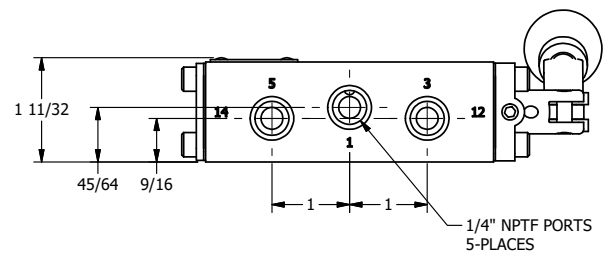

4 3 2 1

B

B

A

A

	<b>AAA PRODUCTS INTERNATIONAL</b> 7114 Harry Hines Blvd Dallas, TX 75235	<b>TITLE:</b> 1/4" NAMUR, LEVER, 3 POS, DETENT, LEVER SHFT, CLSD CTR SPL BNT LVR LFT, 90D LVR	<b>DRAWING NO.:</b> DIM_NHD2BLR
--	--	---	------------------------------------