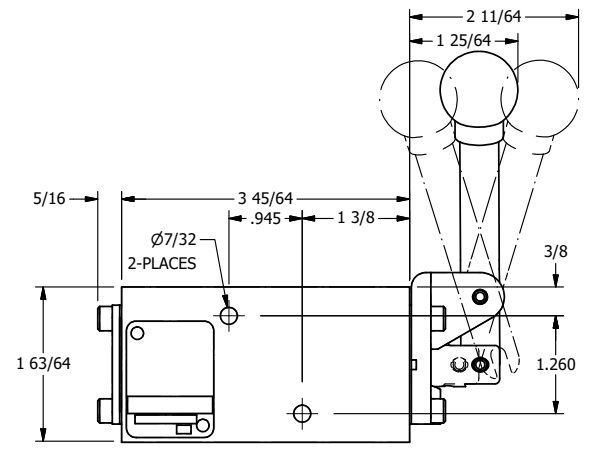

4 3 2 1

B

B

A

A

	<b>AAA PRODUCTS INTERNATIONAL</b> 7114 Harry Hines Blvd Dallas, TX 75235	<b>TITLE:</b> 1/4" NAMUR, LEVER, 3 POS, DETENT, LEVER SHFT, CLSD CTR SPL BNT LVR LFT, 90D LVR	<b>DRAWING NO.:</b> DIM_NHD2BLR
--	--	---	------------------------------------