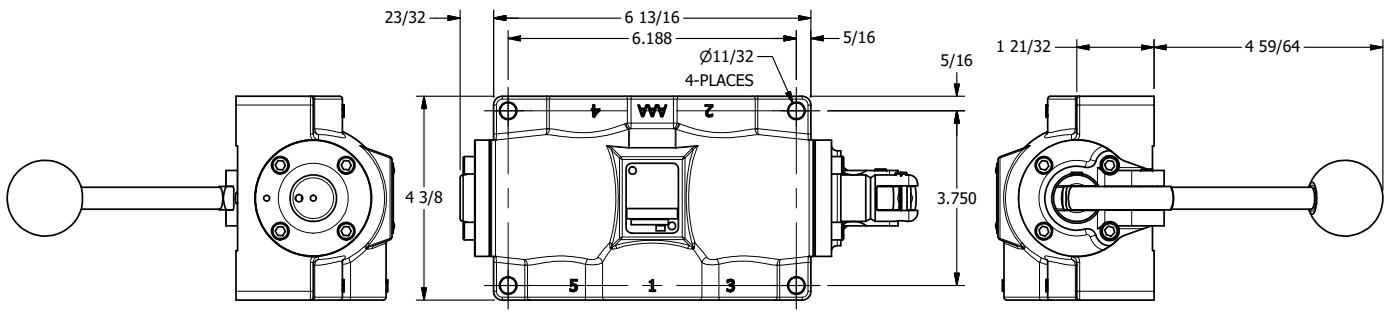

4

3

2

1

AAA
PRODUCTS
INTERNATIONAL

**AAA PRODUCTS
INTERNATIONAL**
7114 Harry Hines Blvd
Dallas, TX 75235

TITLE: 1" SIDE PORT, LEVER, 2 POS,
DETENT, LVR RTRN, 180D LVR

DRAWING NO.:
DIM_HD8QT