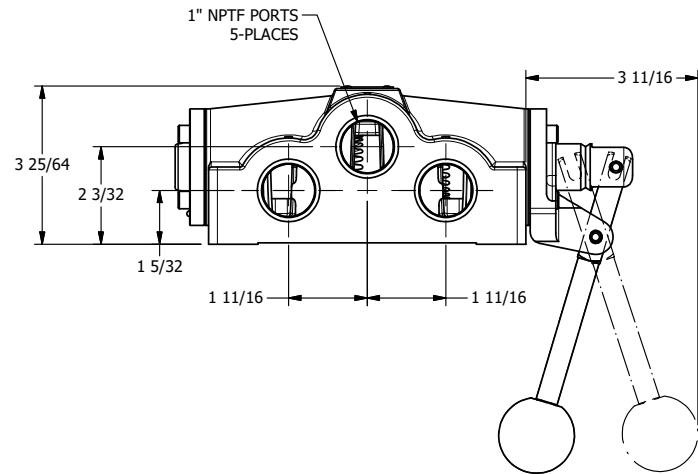

4

3

2

1

AAA
PRODUCTS
INTERNATIONAL

**AAA PRODUCTS
INTERNATIONAL**
7114 Harry Hines Blvd
Dallas, TX 75235

TITLE: 1" SIDE PORT, LEVER, 2 POS,
DETENT, LVR RTRN, 180D LVR

DRAWING NO.:
DIM_HD8QT