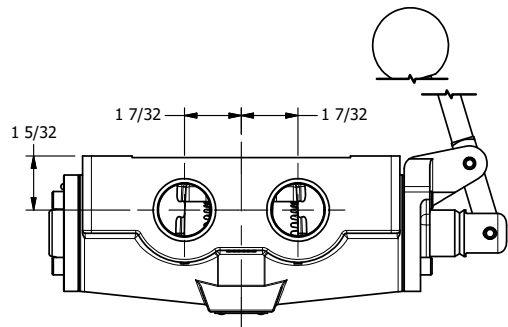

4

3

2

1

AAA
PRODUCTS
INTERNATIONAL

**AAA PRODUCTS
INTERNATIONAL**
7114 Harry Hines Blvd
Dallas, TX 75235

TITLE: 1" SIDE PORT, LEVER, 2 POS,
DETENT, LVR RTRN, 180D LVR

DRAWING NO.:
DIM_HD8QT