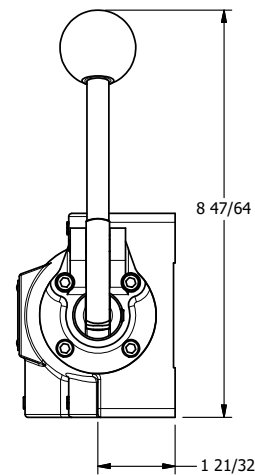

4

3

2

1

1" NPTF PORTS
5-PLACES

AAA
PRODUCTS
INTERNATIONAL

**AAA PRODUCTS
INTERNATIONAL**
7114 Harry Hines Blvd
Dallas, TX 75235

TITLE: 1" SIDE PORT, LEVER, 2 POS,
DETENT, LVR RTRN, 90D LVR

DRAWING NO.:
DIM_HD8QR

THE INFORMATION CONTAINED WITHIN THIS DOCUMENT IS PROPRIETARY TO AAA PRODUCTS AND MAY NOT BE DISCLOSED WITHOUT PRIOR WRITTEN CONSENT

4

3

2

1