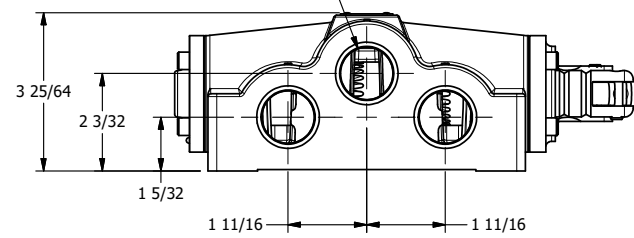

4

3

2

1

1" NPTF PORTS
5-PLACES

AAA
PRODUCTS
INTERNATIONAL

**AAA PRODUCTS
INTERNATIONAL**
7114 Harry Hines Blvd
Dallas, TX 75235

TITLE: 1" SIDE PORT, LEVER, 2 POS,
DETENT, LVR RTRN, 90D LVR

DRAWING NO.:
DIM_HD8QR

THE INFORMATION CONTAINED WITHIN THIS DOCUMENT IS PROPRIETARY TO AAA PRODUCTS AND MAY NOT BE DISCLOSED WITHOUT PRIOR WRITTEN CONSENT

4

3

2

1