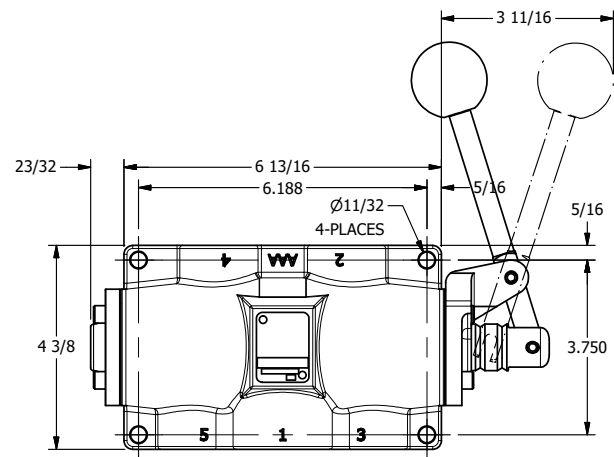

4

3

2

1

1" NPTF PORTS
5-PLACES

AAA
PRODUCTS
INTERNATIONAL

**AAA PRODUCTS
INTERNATIONAL**
7114 Harry Hines Blvd
Dallas, TX 75235

TITLE: 1" SIDE PORT, LEVER, 2 POS,
DETENT, LVR RTRN, 90D LVR

DRAWING NO.:
DIM_HD8QR

THE INFORMATION CONTAINED WITHIN THIS DOCUMENT IS PROPRIETARY TO AAA PRODUCTS AND MAY NOT BE DISCLOSED WITHOUT PRIOR WRITTEN CONSENT

4

3

2

1