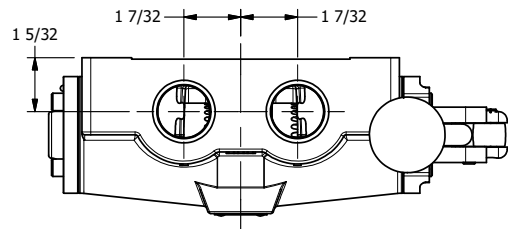

4

3

2

1

1" NPTF PORTS
5-PLACES

AAA
PRODUCTS
INTERNATIONAL

**AAA PRODUCTS
INTERNATIONAL**
7114 Harry Hines Blvd
Dallas, TX 75235

TITLE: 1" SIDE PORT, LEVER, 2 POS,
DETENT, LVR RTRN, 90D LVR

DRAWING NO.:
DIM_HD8QR

THE INFORMATION CONTAINED WITHIN THIS DOCUMENT IS PROPRIETARY TO AAA PRODUCTS AND MAY NOT BE DISCLOSED WITHOUT PRIOR WRITTEN CONSENT

4

3

2

1