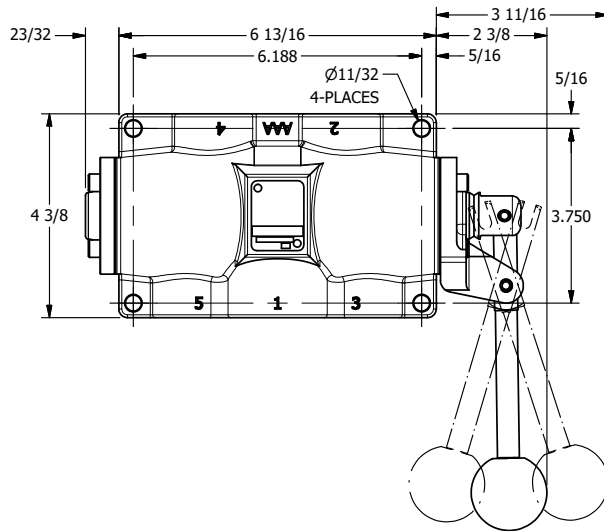

4

3

2

1

**AAA**  
PRODUCTS  
INTERNATIONAL

**AAA PRODUCTS INTERNATIONAL**  
7114 Harry Hines Blvd  
Dallas, TX 75235

TITLE: 1" SUBPLATE, LEVER, 3 POS,  
DETENT, LEVER SHFT, CLSD CTR SPL,  
270D LEVER

DRAWING NO.:  
DIM\_HD8PRT