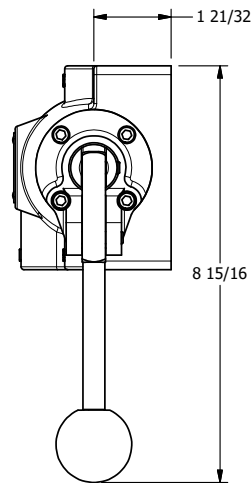

4

3

2

1

**AAA**  
PRODUCTS  
INTERNATIONAL

**AAA PRODUCTS INTERNATIONAL**  
7114 Harry Hines Blvd  
Dallas, TX 75235

TITLE: 1" SUBPLATE, LEVER, 3 POS,  
DETENT, LEVER SHFT, CLSD CTR SPL,  
270D LEVER

DRAWING NO.:  
DIM\_HD8PRT