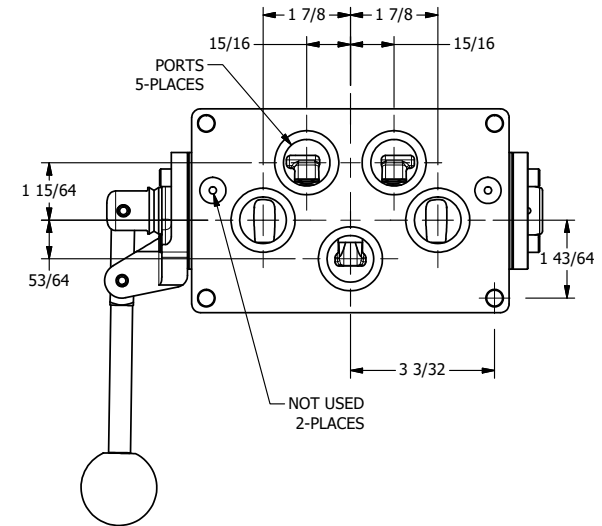

4

3

2

1

**AAA**  
PRODUCTS  
INTERNATIONAL

**AAA PRODUCTS INTERNATIONAL**  
7114 Harry Hines Blvd  
Dallas, TX 75235

TITLE: 1" SUBPLATE, LEVER, 3 POS,  
DETENT, LEVER SHFT, CLSD CTR SPL,  
270D LEVER

DRAWING NO.:  
DIM\_HD8PRT