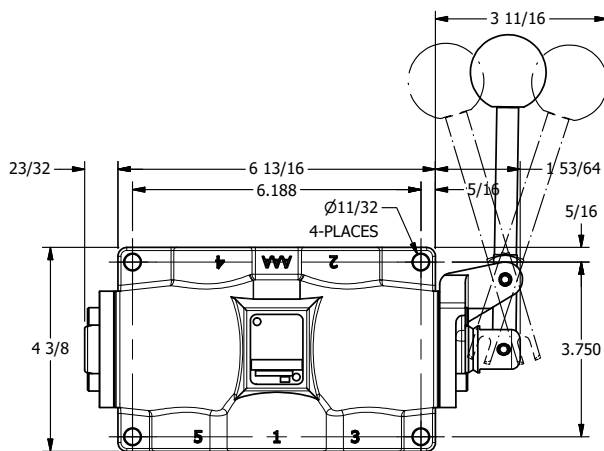

4

3

2

1

AAA
PRODUCTS
INTERNATIONAL

**AAA PRODUCTS
INTERNATIONAL**
7114 Harry Hines Blvd
Dallas, TX 75235

TITLE: 1" SUBPLATE, LEVER, 3 POS,
SPR CTR, LEVER SHFT, CLSD CTR SPL,
90D LEVER

DRAWING NO.:
DIM_HD8PR