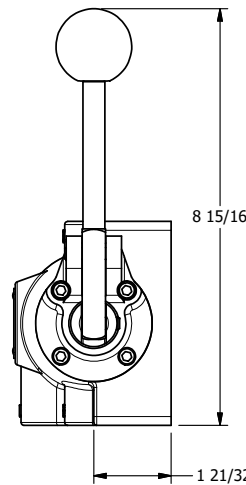

4

3

2

1

AAA
PRODUCTS
INTERNATIONAL

**AAA PRODUCTS
INTERNATIONAL**
7114 Harry Hines Blvd
Dallas, TX 75235

TITLE: 1" SUBPLATE, LEVER, 3 POS,
SPR CTR, LEVER SHFT, CLSD CTR SPL,
90D LEVER

DRAWING NO.:
DIM_HD8PR