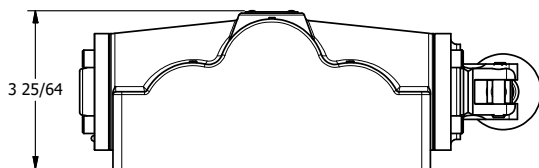

4

3

2

1

AAA
PRODUCTS
INTERNATIONAL

**AAA PRODUCTS
INTERNATIONAL**
7114 Harry Hines Blvd
Dallas, TX 75235

TITLE: 1" SUBPLATE, LEVER, 3 POS,
SPR CTR, LEVER SHFT, CLSD CTR SPL,
90D LEVER

DRAWING NO.:
DIM_HD8PR