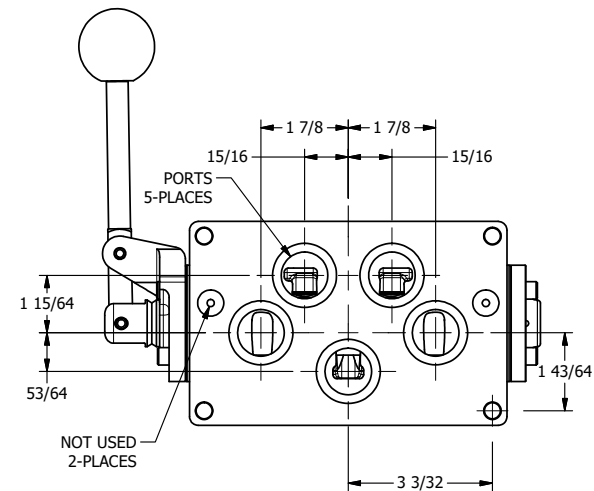

4

3

2

1

AAA
PRODUCTS
INTERNATIONAL

**AAA PRODUCTS
INTERNATIONAL**
7114 Harry Hines Blvd
Dallas, TX 75235

TITLE: 1" SUBPLATE, LEVER, 3 POS,
SPR CTR, LEVER SHFT, CLSD CTR SPL,
90D LEVER

DRAWING NO.:
DIM_HD8PR