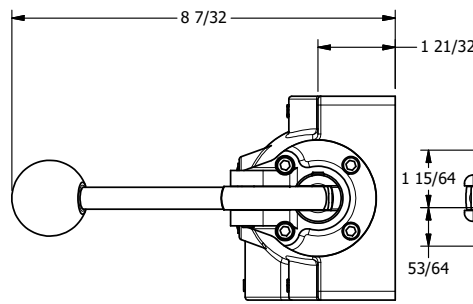

4

3

2

1

B

B

A

A

AAA
PRODUCTS
INTERNATIONAL

**AAA PRODUCTS
INTERNATIONAL**
7114 Harry Hines Blvd
Dallas, TX 75235

TITLE: 1" SUBPLATE, LEVER, 3 POS,
DETENT, LEVER RTRN

DRAWING NO.:
DIM_HD8PQ

4

3

2

1