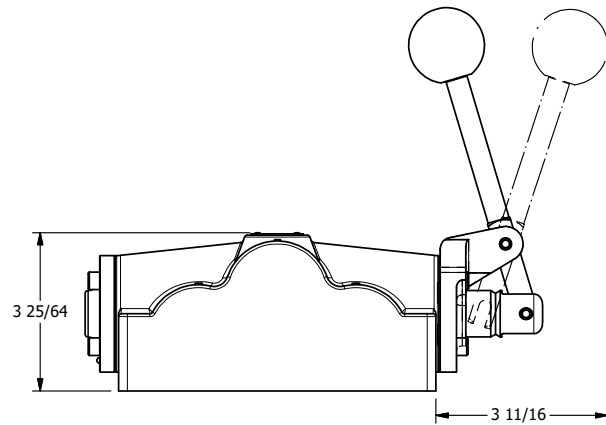

AAA
PRODUCTS
INTERNATIONAL

**AAA PRODUCTS
INTERNATIONAL**
7114 Harry Hines Blvd
Dallas, TX 75235

TITLE: 1" SUBPLATE, LEVER, 3 POS,
DETENT, LEVER RTRN

DRAWING NO.:
DIM_HD8PQ

4

3

2

1