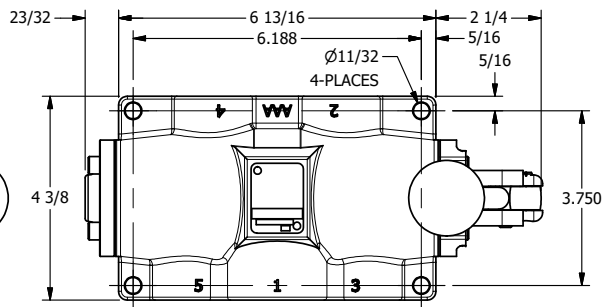

AAA
PRODUCTS
INTERNATIONAL

**AAA PRODUCTS
INTERNATIONAL**
7114 Harry Hines Blvd
Dallas, TX 75235

TITLE: 1" SUBPLATE, LEVER, 3 POS,
DETENT, LEVER RTRN

DRAWING NO.:
DIM_HD8PQ

4

3

2

1