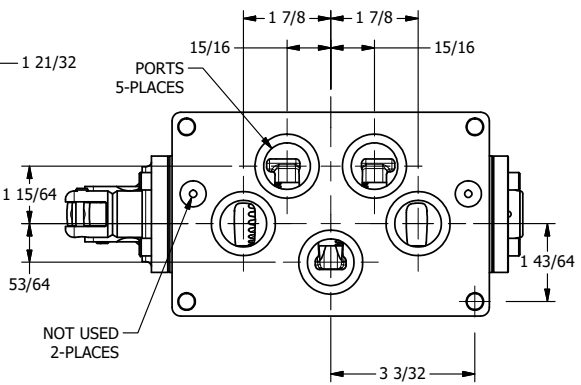

AAA
PRODUCTS
INTERNATIONAL

**AAA PRODUCTS
INTERNATIONAL**
7114 Harry Hines Blvd
Dallas, TX 75235

TITLE: 1" SUBPLATE, LEVER, 3 POS,
DETENT, LEVER RTRN

DRAWING NO.:
DIM_HD8PQ

4

3

2

1