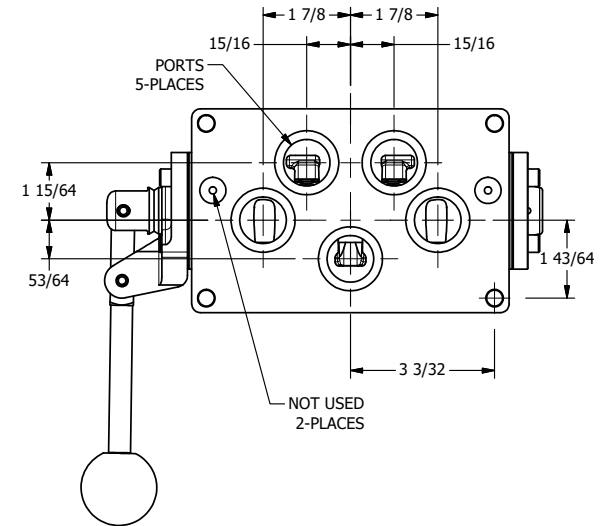

4

3

2

1

AAA
PRODUCTS
INTERNATIONAL

**AAA PRODUCTS
INTERNATIONAL**
7114 Harry Hines Blvd
Dallas, TX 75235

TITLE: 1" SUBPLATE, LEVER, 3 POS,
DETENT, LEVER SHFT, REGEN CTR SPL,
270D LEVER

DRAWING NO.:
DIM_HD8PDRT