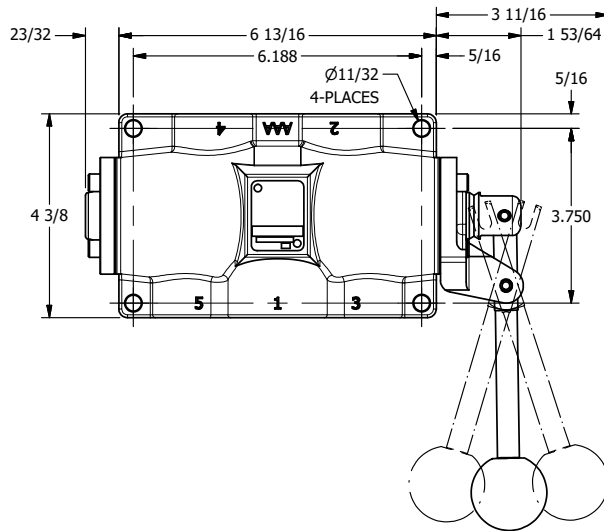

4

3

2

1

AAA
PRODUCTS
INTERNATIONAL

**AAA PRODUCTS
INTERNATIONAL**
7114 Harry Hines Blvd
Dallas, TX 75235

TITLE: 1" SUBPLATE, LEVER, 3 POS,
DETENT, LEVER SHFT, REGEN CTR SPL,
270D LEVER

DRAWING NO.:
DIM_HD8PDRT