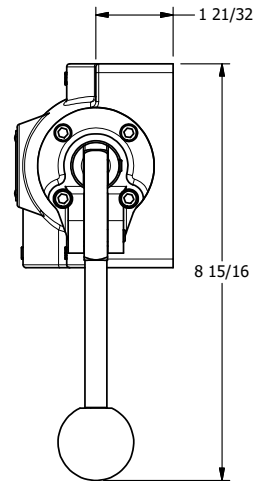

4

3

2

1

AAA
PRODUCTS
INTERNATIONAL

**AAA PRODUCTS
INTERNATIONAL**
7114 Harry Hines Blvd
Dallas, TX 75235

TITLE: 1" SUBPLATE, LEVER, 3 POS,
DETENT, LEVER SHFT, REGEN CTR SPL,
270D LEVER

DRAWING NO.:
DIM_HD8PDRT