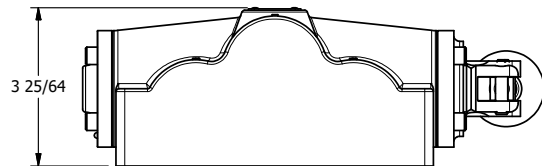

4

3

2

1

B

B

A

A

AAA
PRODUCTS
INTERNATIONAL

**AAA PRODUCTS
INTERNATIONAL**
7114 Harry Hines Blvd
Dallas, TX 75235

TITLE: 1" SUBPLATE, LEVER, 3 POS,
SPR CTR, LEVER SHFT, REGEN CTR SPL,
90D LEVER

DRAWING NO.:
DIM_HD8PDR

THE INFORMATION CONTAINED WITHIN THIS DOCUMENT IS PROPRIETARY TO AAA PRODUCTS AND MAY NOT BE DISCLOSED WITHOUT PRIOR WRITTEN CONSENT