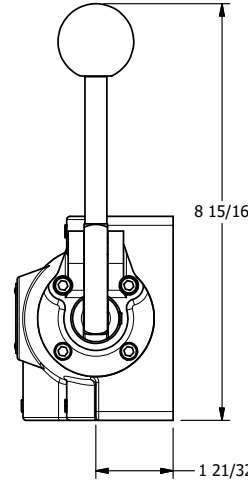

4

3

2

1

B

B

A

A

AAA
PRODUCTS
INTERNATIONAL

**AAA PRODUCTS
INTERNATIONAL**
7114 Harry Hines Blvd
Dallas, TX 75235

TITLE: 1" SUBPLATE, LEVER, 3 POS,
SPR CTR, LEVER SHFT, REGEN CTR SPL,
90D LEVER

DRAWING NO.:
DIM_HD8PDR

THE INFORMATION CONTAINED WITHIN THIS DOCUMENT IS PROPRIETARY TO AAA PRODUCTS AND MAY NOT BE DISCLOSED WITHOUT PRIOR WRITTEN CONSENT