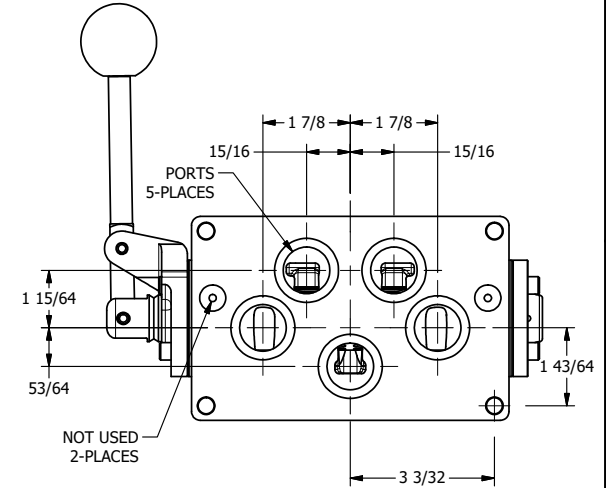

4

3

2

1

B

B

A

A

AAA
PRODUCTS
INTERNATIONAL

**AAA PRODUCTS
INTERNATIONAL**
7114 Harry Hines Blvd
Dallas, TX 75235

TITLE: 1" SUBPLATE, LEVER, 3 POS,
SPR CTR, LEVER SHFT, REGEN CTR SPL,
90D LEVER

DRAWING NO.:
DIM_HD8PDR

THE INFORMATION CONTAINED WITHIN THIS DOCUMENT IS PROPRIETARY TO AAA PRODUCTS AND MAY NOT BE DISCLOSED WITHOUT PRIOR WRITTEN CONSENT

4

3

2

1