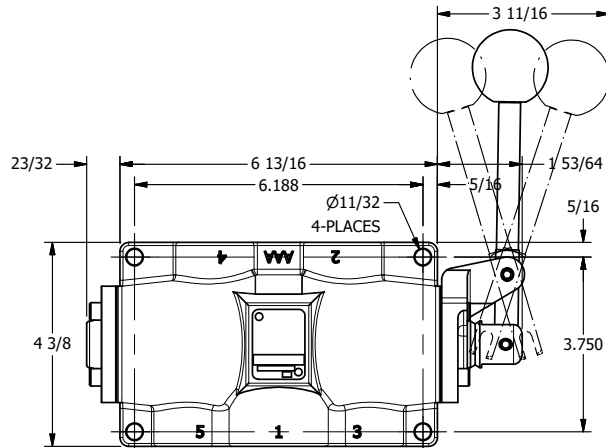

4

3

2

1

B

B

A

A

AAA
PRODUCTS
INTERNATIONAL

**AAA PRODUCTS
INTERNATIONAL**
7114 Harry Hines Blvd
Dallas, TX 75235

TITLE: 1" SUBPLATE, LEVER, 3 POS,
SPR CTR, LEVER SHFT, REGEN CTR SPL,
90D LEVER

DRAWING NO.:
DIM_HD8PDR

THE INFORMATION CONTAINED WITHIN THIS DOCUMENT IS PROPRIETARY TO AAA PRODUCTS AND MAY NOT BE DISCLOSED WITHOUT PRIOR WRITTEN CONSENT

4

3

2

1