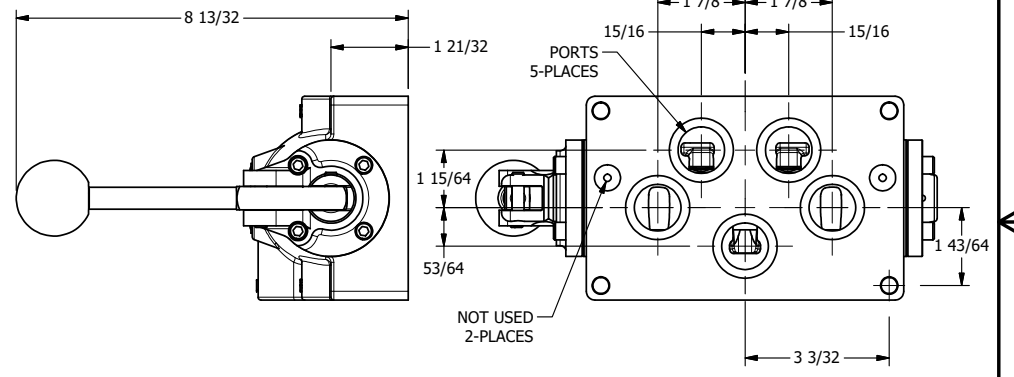

AAA
PRODUCTS
INTERNATIONAL

**AAA PRODUCTS
INTERNATIONAL**
7114 Harry Hines Blvd
Dallas, TX 75235

TITLE: 1" SUBPLATE, LEVER, 3 POS,
DETENT, LEVER SHFT, CLSD CTR SPL

DRAWING NO.:
DIM_HD8P

THE INFORMATION CONTAINED WITHIN THIS DOCUMENT IS PROPRIETARY TO AAA PRODUCTS AND MAY NOT BE DISCLOSED WITHOUT PRIOR WRITTEN CONSENT