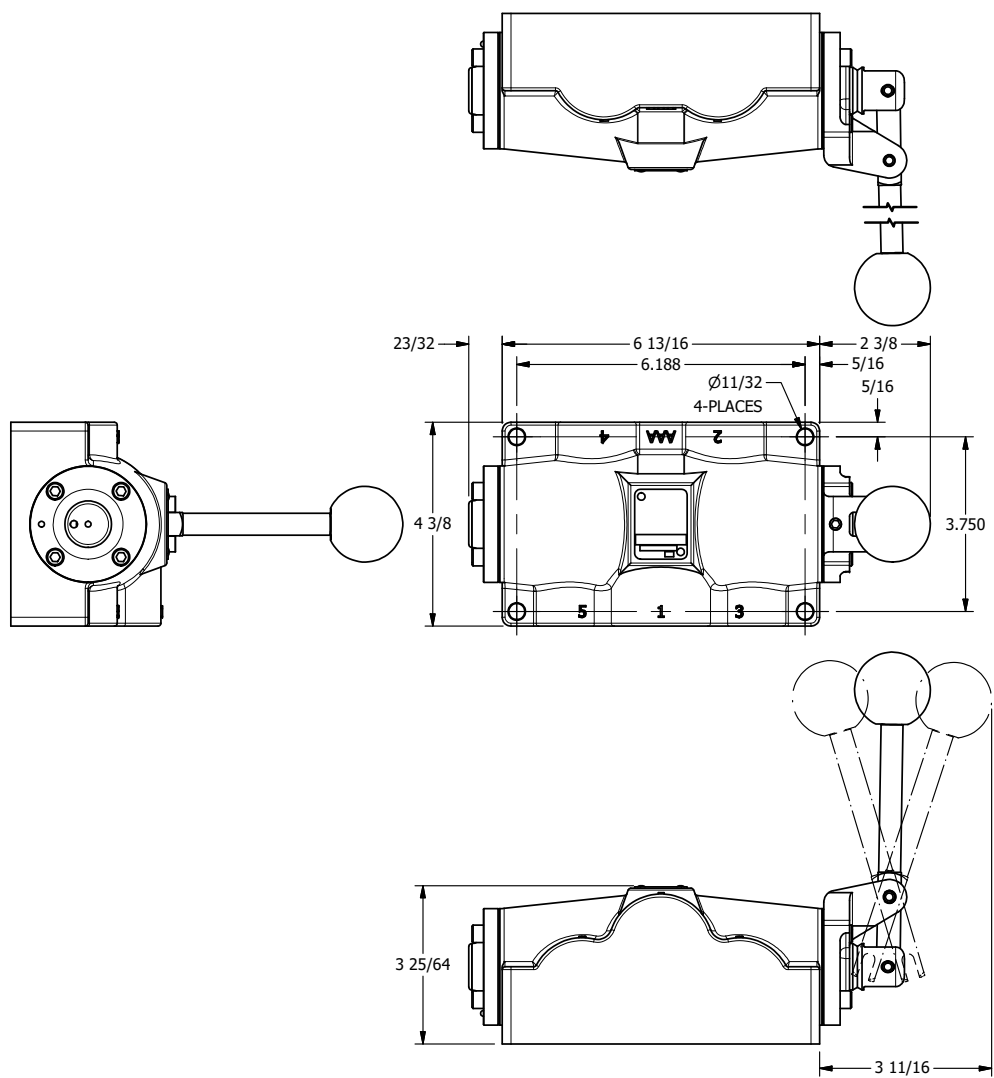

4

3

2

1

B

B

A

A

AAA
PRODUCTS
INTERNATIONAL

**AAA PRODUCTS
INTERNATIONAL**
7114 Harry Hines Blvd
Dallas, TX 75235

TITLE: 1" SUBPLATE, LEVER, 3 POS,
DETENT, LEVER SHFT, CLSD CTR SPL

DRAWING NO.:
DIM_HD8P

THE INFORMATION CONTAINED WITHIN THIS DOCUMENT IS PROPRIETARY TO AAA PRODUCTS AND MAY NOT BE DISCLOSED WITHOUT PRIOR WRITTEN CONSENT