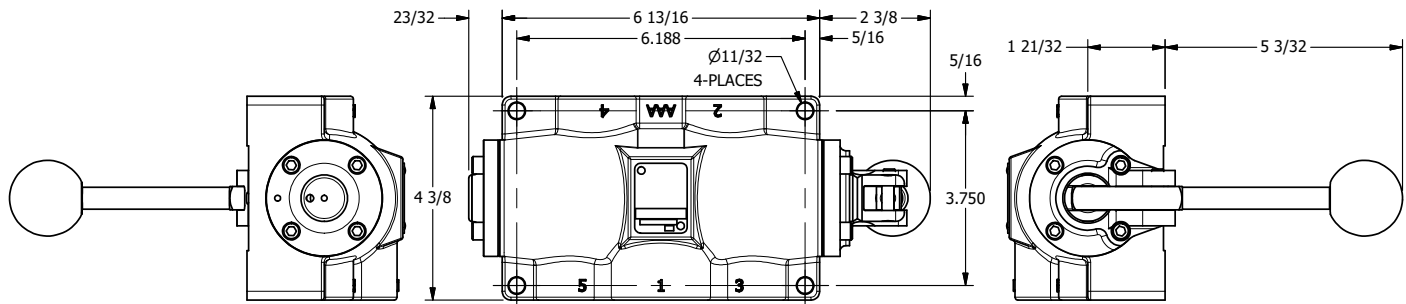

4

3

2

1

AAA
PRODUCTS
INTERNATIONAL

**AAA PRODUCTS
INTERNATIONAL**
7114 Harry Hines Blvd
Dallas, TX 75235

TITLE: 1" SIDE PORT, LEVER, 3 POS,
DETENT, LEVER SHFT, FLOAT CTR SPL,
180D LEVER

DRAWING NO.:
DIM_HD8GT