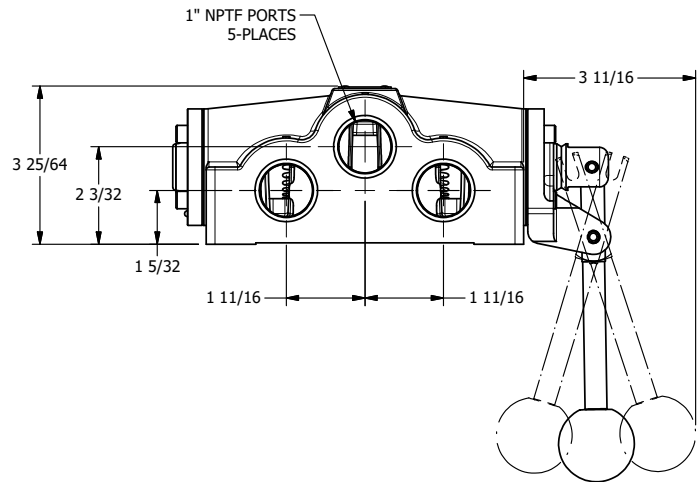

4

3

2

1

AAA
PRODUCTS
INTERNATIONAL

**AAA PRODUCTS
INTERNATIONAL**
7114 Harry Hines Blvd
Dallas, TX 75235

TITLE: 1" SIDE PORT, LEVER, 3 POS,
DETENT, LEVER SHFT, FLOAT CTR SPL,
180D LEVER

DRAWING NO.:
DIM_HD8GT