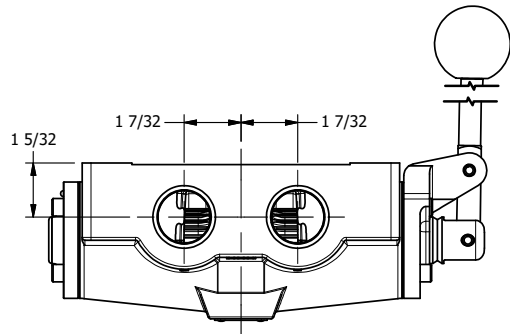

4

3

2

1

AAA
PRODUCTS
INTERNATIONAL

**AAA PRODUCTS
INTERNATIONAL**
7114 Harry Hines Blvd
Dallas, TX 75235

TITLE: 1" SIDE PORT, LEVER, 3 POS,
DETENT, LEVER SHFT, FLOAT CTR SPL,
180D LEVER

DRAWING NO.:
DIM_HD8GT