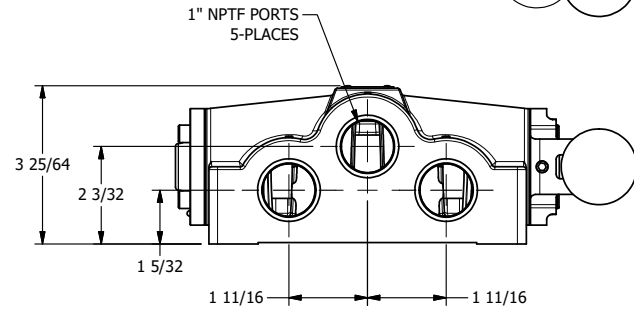

4

3

2

1

AAA
PRODUCTS
INTERNATIONAL

**AAA PRODUCTS
INTERNATIONAL**
7114 Harry Hines Blvd
Dallas, TX 75235

TITLE: 1" SIDE PORT, LEVER, 3 POS,
DETENT, LEVER SHFT, FLOAT CTR SPL,
270D LEVER

DRAWING NO.:
DIM_HD8GRT