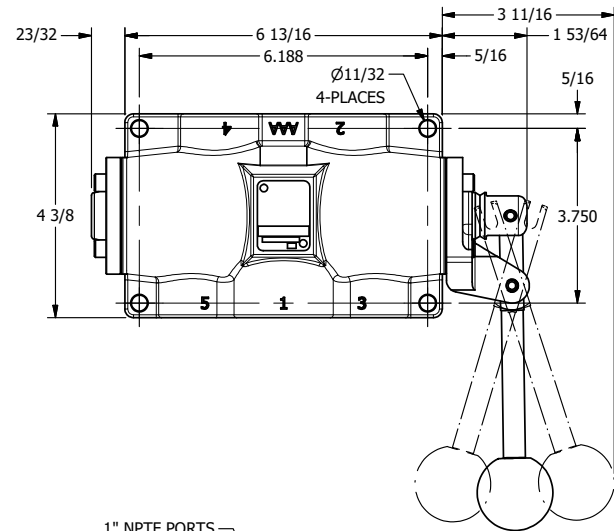

4

3

2

1

AAA
PRODUCTS
INTERNATIONAL

**AAA PRODUCTS
INTERNATIONAL**
7114 Harry Hines Blvd
Dallas, TX 75235

TITLE: 1" SIDE PORT, LEVER, 3 POS,
DETENT, LEVER SHFT, FLOAT CTR SPL,
270D LEVER

DRAWING NO.:
DIM_HD8GRT