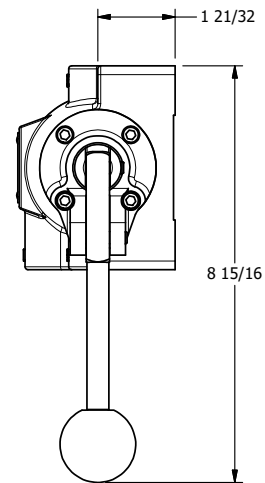

4

3

2

1

AAA
PRODUCTS
INTERNATIONAL

**AAA PRODUCTS
INTERNATIONAL**
7114 Harry Hines Blvd
Dallas, TX 75235

TITLE: 1" SIDE PORT, LEVER, 3 POS,
DETENT, LEVER SHFT, FLOAT CTR SPL,
270D LEVER

DRAWING NO.:
DIM_HD8GRT