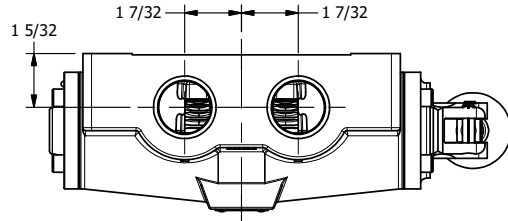

4

3

2

1

AAA
PRODUCTS
INTERNATIONAL

**AAA PRODUCTS
INTERNATIONAL**
7114 Harry Hines Blvd
Dallas, TX 75235

TITLE: 1" SIDE PORT, LEVER, 3 POS,
DETENT, LEVER SHFT, FLOAT CTR SPL,
270D LEVER

DRAWING NO.:
DIM_HD8GRT