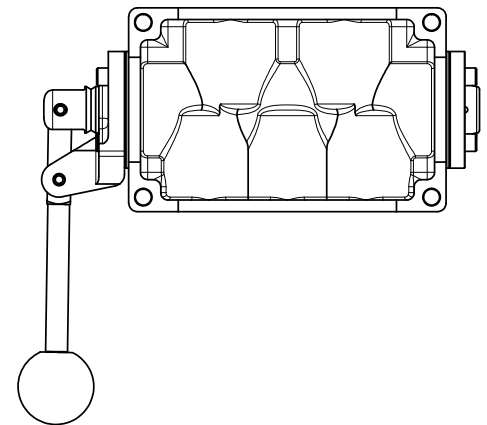

4

3

2

1

AAA
PRODUCTS
INTERNATIONAL

**AAA PRODUCTS
INTERNATIONAL**
7114 Harry Hines Blvd
Dallas, TX 75235

TITLE: 1" SIDE PORT, LEVER, 3 POS,
DETENT, LEVER SHFT, FLOAT CTR SPL,
270D LEVER

DRAWING NO.:
DIM_HD8GRT