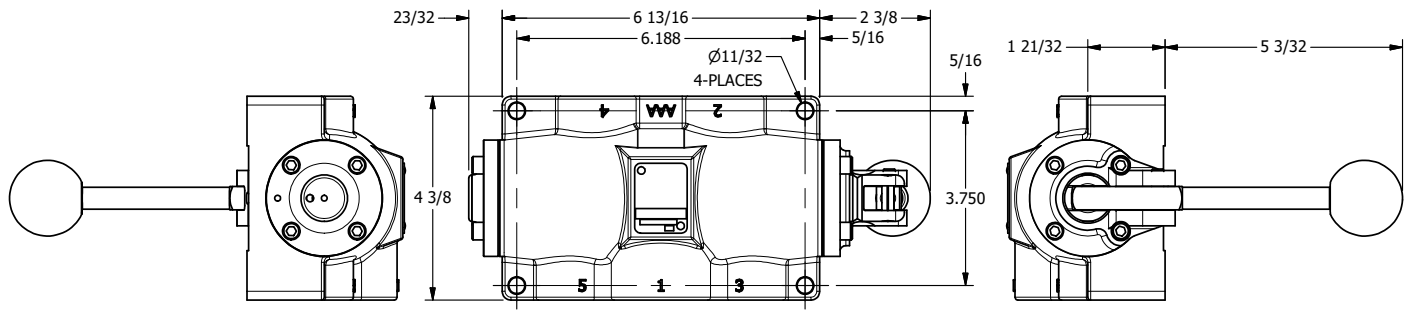

4

3

2

1

AAA
PRODUCTS
INTERNATIONAL

**AAA PRODUCTS
INTERNATIONAL**
7114 Harry Hines Blvd
Dallas, TX 75235

TITLE: 3/4" SIDE PORT, LEVER, 3 POS,
DETENT, LEVER SHFT, CLSD CTR SPL,
180D LEVER

DRAWING NO.:
DIM_HD6T