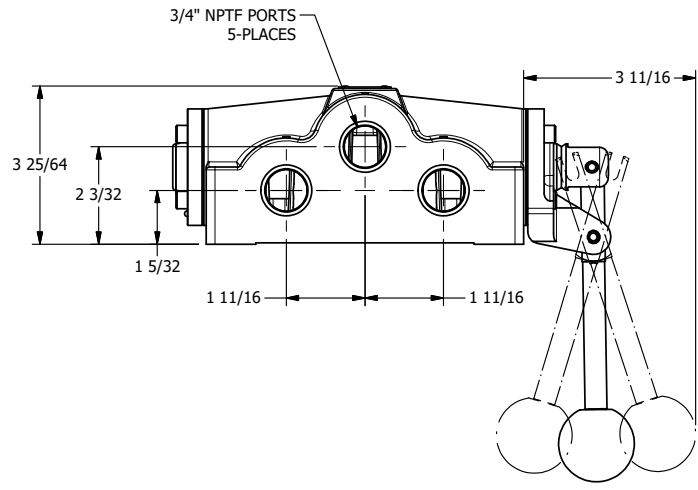

4

3

2

1

AAA
PRODUCTS
INTERNATIONAL

**AAA PRODUCTS
INTERNATIONAL**
7114 Harry Hines Blvd
Dallas, TX 75235

TITLE: 3/4" SIDE PORT, LEVER, 3 POS,
DETENT, LEVER SHFT, CLSD CTR SPL,
180D LEVER

DRAWING NO.:
DIM_HD6T