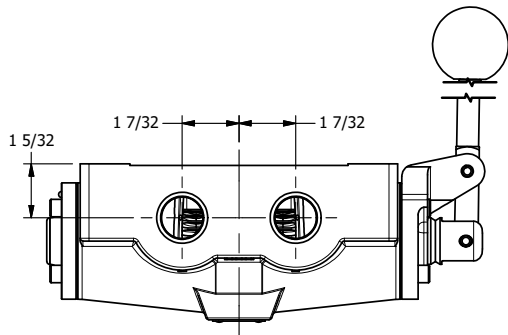

4

3

2

1

AAA
PRODUCTS
INTERNATIONAL

**AAA PRODUCTS
INTERNATIONAL**
7114 Harry Hines Blvd
Dallas, TX 75235

TITLE: 3/4" SIDE PORT, LEVER, 3 POS,
DETENT, LEVER SHFT, CLSD CTR SPL,
180D LEVER

DRAWING NO.:
DIM_HD6T