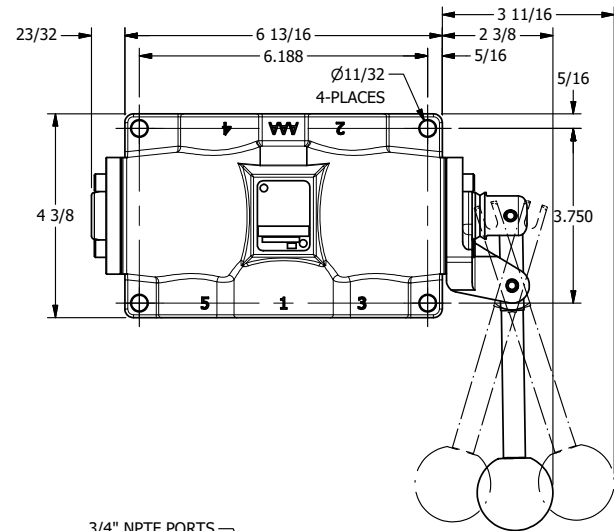

4

3

2

1

**AAA**  
PRODUCTS  
INTERNATIONAL

**AAA PRODUCTS  
INTERNATIONAL**  
7114 Harry Hines Blvd  
Dallas, TX 75235

TITLE: 3/4" SIDE PORT, LEVER, 3 POS,  
DETENT, LEVER SHFT, CLSD CTR SPL,  
270D LEVER

DRAWING NO.:  
DIM\_HD6RT