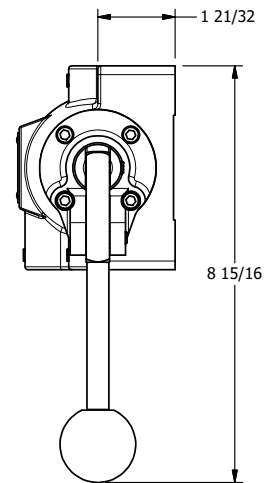

4

3

2

1

**AAA**  
PRODUCTS  
INTERNATIONAL

**AAA PRODUCTS  
INTERNATIONAL**  
7114 Harry Hines Blvd  
Dallas, TX 75235

TITLE: 3/4" SIDE PORT, LEVER, 3 POS,  
DETENT, LEVER SHFT, CLSD CTR SPL,  
270D LEVER

DRAWING NO.:  
DIM\_HD6RT