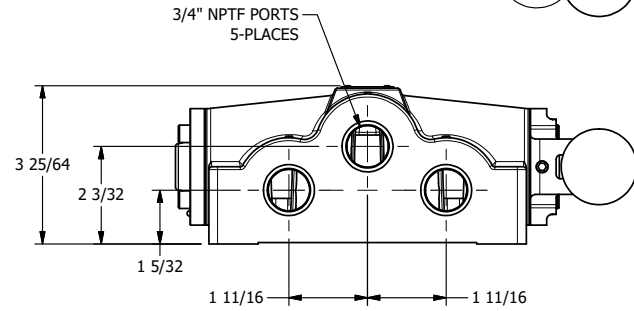

4

3

2

1

**AAA**  
PRODUCTS  
INTERNATIONAL

**AAA PRODUCTS  
INTERNATIONAL**  
7114 Harry Hines Blvd  
Dallas, TX 75235

TITLE: 3/4" SIDE PORT, LEVER, 3 POS,  
DETENT, LEVER SHFT, CLSD CTR SPL,  
270D LEVER

DRAWING NO.:  
DIM\_HD6RT