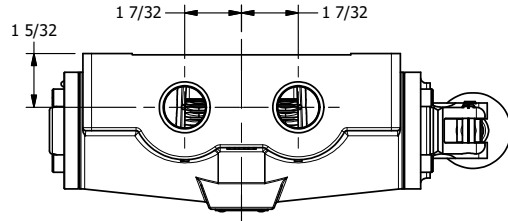

4

3

2

1

**AAA**  
PRODUCTS  
INTERNATIONAL

**AAA PRODUCTS  
INTERNATIONAL**  
7114 Harry Hines Blvd  
Dallas, TX 75235

TITLE: 3/4" SIDE PORT, LEVER, 3 POS,  
DETENT, LEVER SHFT, CLSD CTR SPL,  
270D LEVER

DRAWING NO.:  
DIM\_HD6RT