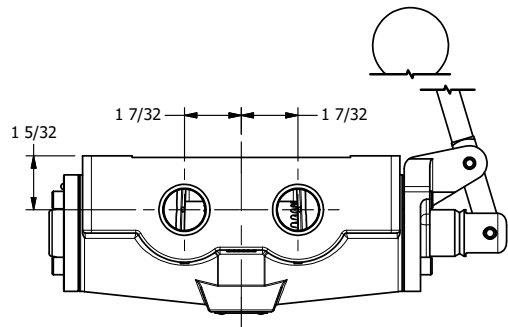

4

3

2

1

AAA
PRODUCTS
INTERNATIONAL

**AAA PRODUCTS
INTERNATIONAL**
7114 Harry Hines Blvd
Dallas, TX 75235

TITLE: 3/4" SIDE PORT, LEVER, 2 POS,
DETENT, LVR RTRN, 180D LVR

DRAWING NO.:
DIM_HD6QT