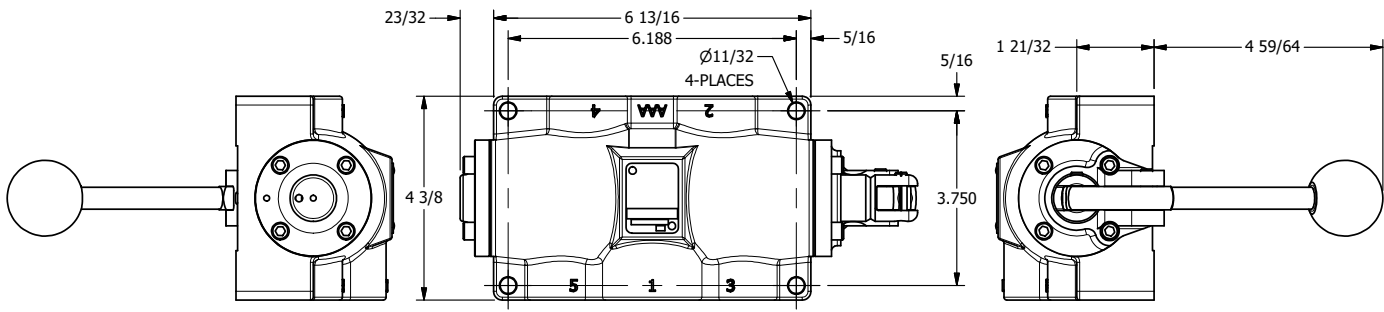

4

3

2

1

AAA
PRODUCTS
INTERNATIONAL

**AAA PRODUCTS
INTERNATIONAL**
7114 Harry Hines Blvd
Dallas, TX 75235

TITLE: 3/4" SIDE PORT, LEVER, 2 POS,
DETENT, LVR RTRN, 180D LVR

DRAWING NO.:
DIM_HD6QT