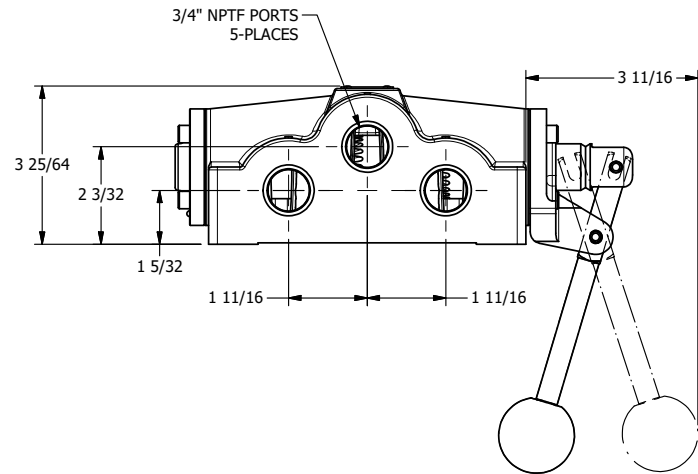

4

3

2

1

AAA
PRODUCTS
INTERNATIONAL

**AAA PRODUCTS
INTERNATIONAL**
7114 Harry Hines Blvd
Dallas, TX 75235

TITLE: 3/4" SIDE PORT, LEVER, 2 POS,
DETENT, LVR RTRN, 180D LVR

DRAWING NO.:
DIM_HD6QT