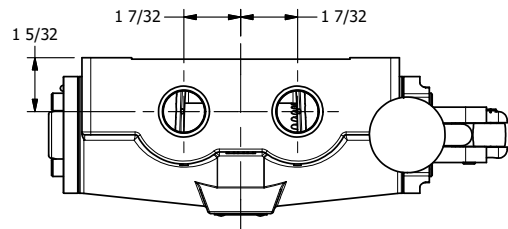

4

3

2

1

AAA
PRODUCTS
INTERNATIONAL

**AAA PRODUCTS
INTERNATIONAL**
7114 Harry Hines Blvd
Dallas, TX 75235

TITLE: 3/4" SIDE PORT, LEVER, 2 POS,
DETENT, LVR RTRN, 90D LVR

DRAWING NO.:
DIM_HD6QR