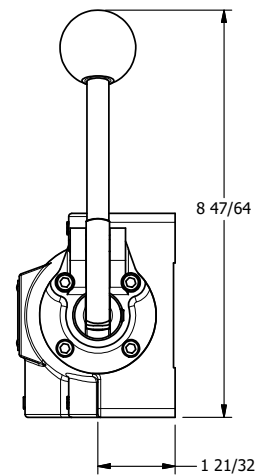

4

3

2

1

AAA
PRODUCTS
INTERNATIONAL

**AAA PRODUCTS
INTERNATIONAL**
7114 Harry Hines Blvd
Dallas, TX 75235

TITLE: 3/4" SIDE PORT, LEVER, 2 POS,
DETENT, LVR RTRN, 90D LVR

DRAWING NO.:
DIM_HD6QR