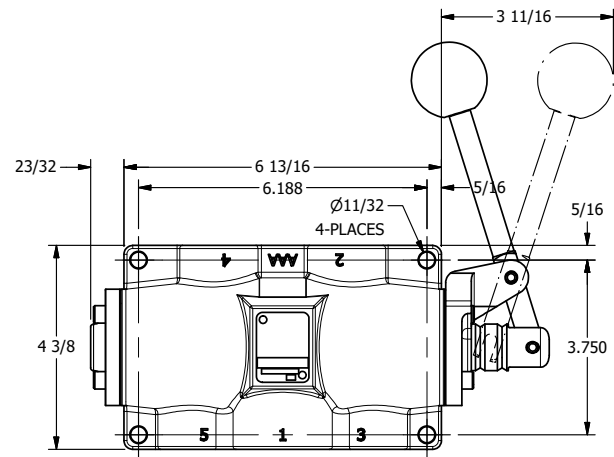

4

3

2

1

AAA
PRODUCTS
INTERNATIONAL

**AAA PRODUCTS
INTERNATIONAL**
7114 Harry Hines Blvd
Dallas, TX 75235

TITLE: 3/4" SIDE PORT, LEVER, 2 POS,
DETENT, LVR RTRN, 90D LVR

DRAWING NO.:
DIM_HD6QR