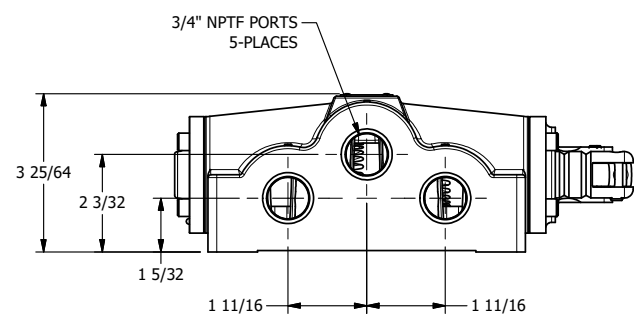

4

3

2

1

AAA
PRODUCTS
INTERNATIONAL

**AAA PRODUCTS
INTERNATIONAL**
7114 Harry Hines Blvd
Dallas, TX 75235

TITLE: 3/4" SIDE PORT, LEVER, 2 POS,
DETENT, LVR RTRN, 90D LVR

DRAWING NO.:
DIM_HD6QR