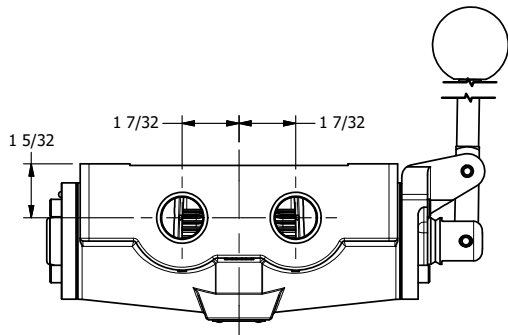

4

3

2

1

AAA
PRODUCTS
INTERNATIONAL

**AAA PRODUCTS
INTERNATIONAL**
7114 Harry Hines Blvd
Dallas, TX 75235

TITLE: 3/4" SIDE PORT, LEVER, 3 POS,
DETENT, LEVER SHFT, FLOAT CTR SPL,
180D LEVER

DRAWING NO.:
DIM_HD6GT