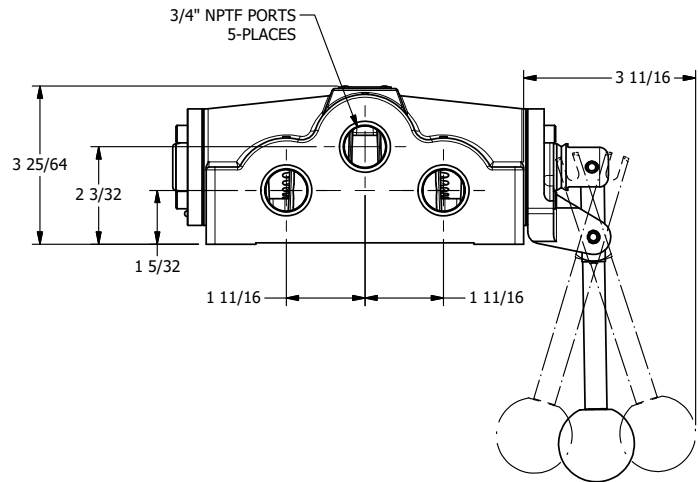

4

3

2

1

AAA
PRODUCTS
INTERNATIONAL

**AAA PRODUCTS
INTERNATIONAL**
7114 Harry Hines Blvd
Dallas, TX 75235

TITLE: 3/4" SIDE PORT, LEVER, 3 POS,
DETENT, LEVER SHFT, FLOAT CTR SPL,
180D LEVER

DRAWING NO.:
DIM_HD6GT