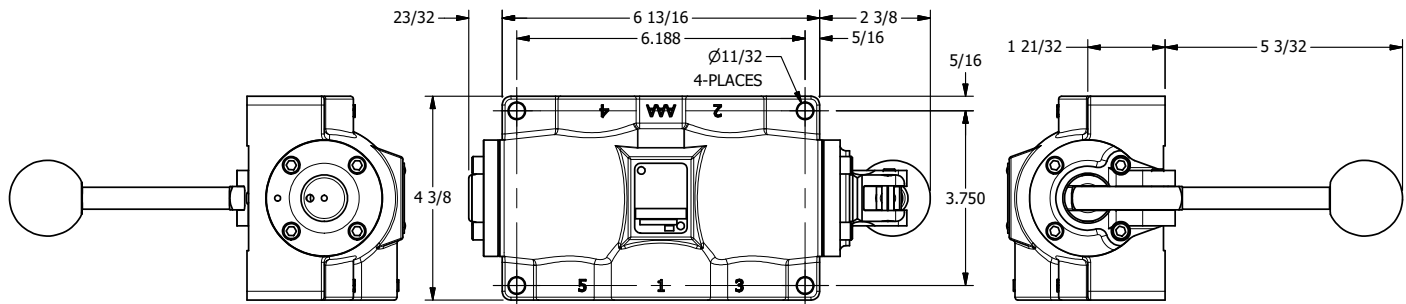

4

3

2

1

AAA
PRODUCTS
INTERNATIONAL

**AAA PRODUCTS
INTERNATIONAL**
7114 Harry Hines Blvd
Dallas, TX 75235

TITLE: 3/4" SIDE PORT, LEVER, 3 POS,
DETENT, LEVER SHFT, FLOAT CTR SPL,
180D LEVER

DRAWING NO.:
DIM_HD6GT