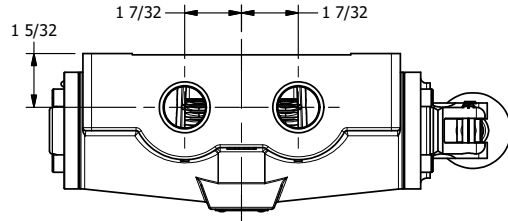

4

3

2

1

**AAA**  
PRODUCTS  
INTERNATIONAL

**AAA PRODUCTS  
INTERNATIONAL**  
7114 Harry Hines Blvd  
Dallas, TX 75235

TITLE: 3/4" SIDE PORT, LEVER, 3 POS,  
DETENT, LEVER SHFT, FLOAT CTR SPL,  
270D LEVER

DRAWING NO.:  
DIM\_HD6GRT