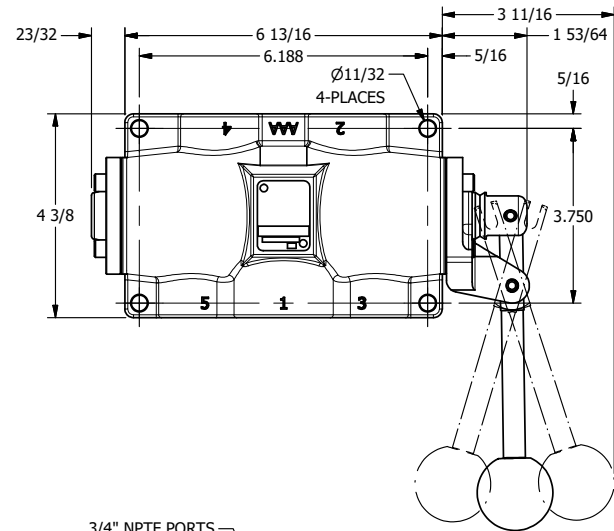

4

3

2

1

**AAA**  
PRODUCTS  
INTERNATIONAL

**AAA PRODUCTS  
INTERNATIONAL**  
7114 Harry Hines Blvd  
Dallas, TX 75235

TITLE: 3/4" SIDE PORT, LEVER, 3 POS,  
DETENT, LEVER SHFT, FLOAT CTR SPL,  
270D LEVER

DRAWING NO.:  
DIM\_HD6GRT