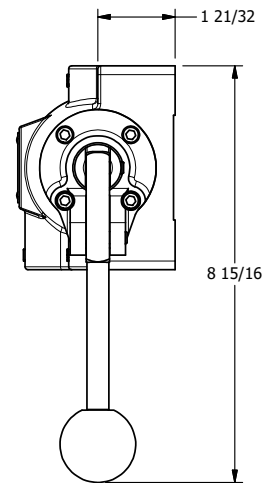

4

3

2

1

**AAA**  
PRODUCTS  
INTERNATIONAL

**AAA PRODUCTS  
INTERNATIONAL**  
7114 Harry Hines Blvd  
Dallas, TX 75235

TITLE: 3/4" SIDE PORT, LEVER, 3 POS,  
DETENT, LEVER SHFT, FLOAT CTR SPL,  
270D LEVER

DRAWING NO.:  
DIM\_HD6GRT