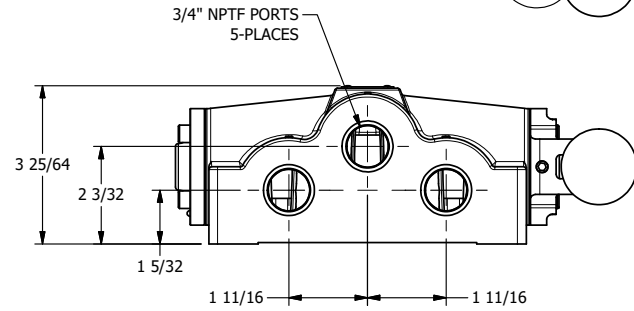

4

3

2

1

**AAA**  
PRODUCTS  
INTERNATIONAL

**AAA PRODUCTS  
INTERNATIONAL**  
7114 Harry Hines Blvd  
Dallas, TX 75235

TITLE: 3/4" SIDE PORT, LEVER, 3 POS,  
DETENT, LEVER SHFT, FLOAT CTR SPL,  
270D LEVER

DRAWING NO.:  
DIM\_HD6GRT