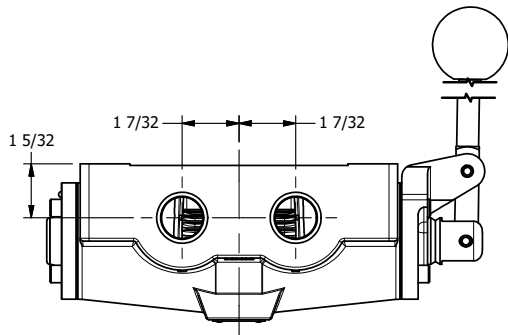

4

3

2

1

**AAA**  
PRODUCTS  
INTERNATIONAL

**AAA PRODUCTS  
INTERNATIONAL**  
7114 Harry Hines Blvd  
Dallas, TX 75235

TITLE: 3/4" SIDE PORT, LEVER, 3 POS,  
DETENT, LEVER SHFT, REGEN CTR SPL,  
180D LEVER

DRAWING NO.:  
DIM\_HD6DT