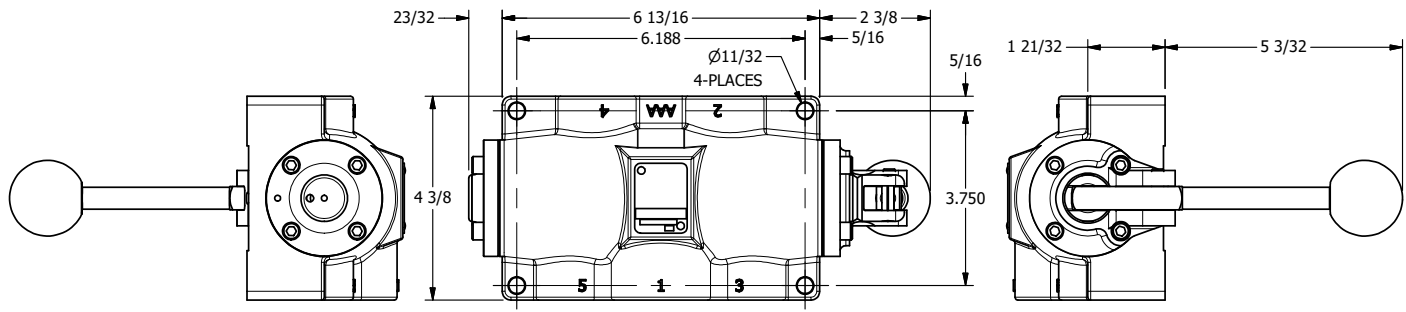

4

3

2

1

**AAA**  
PRODUCTS  
INTERNATIONAL

**AAA PRODUCTS  
INTERNATIONAL**  
7114 Harry Hines Blvd  
Dallas, TX 75235

TITLE: 3/4" SIDE PORT, LEVER, 3 POS,  
DETENT, LEVER SHFT, REGEN CTR SPL,  
180D LEVER

DRAWING NO.:  
DIM\_HD6DT