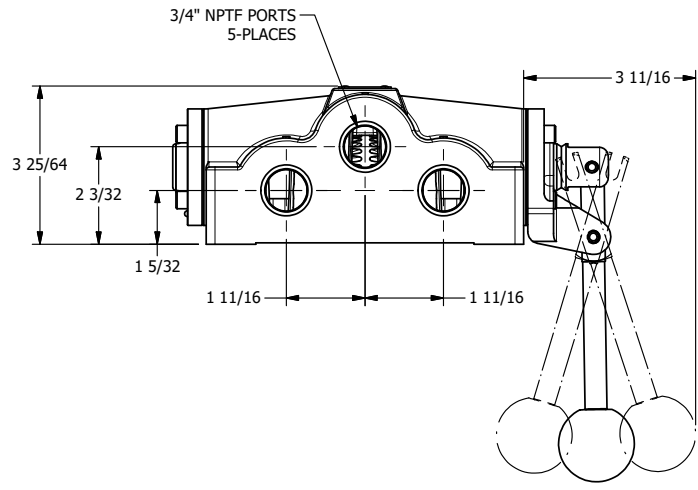

4

3

2

1

**AAA**  
PRODUCTS  
INTERNATIONAL

**AAA PRODUCTS  
INTERNATIONAL**  
7114 Harry Hines Blvd  
Dallas, TX 75235

TITLE: 3/4" SIDE PORT, LEVER, 3 POS,  
DETENT, LEVER SHFT, REGEN CTR SPL,  
180D LEVER

DRAWING NO.:  
DIM\_HD6DT