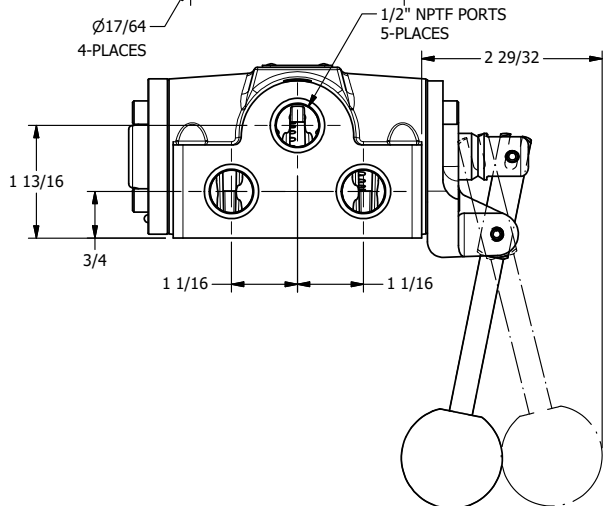

AAA
PRODUCTS
INTERNATIONAL

**AAA PRODUCTS
INTERNATIONAL**
7114 Harry Hines Blvd
Dallas, TX 75235

TITLE: 1/2" SIDE PORT, LEVER, 2 POS,
DETENT, LVR RTRN, 180D LVR

DRAWING NO.:
DIM_HD4QT

THE INFORMATION CONTAINED WITHIN THIS DOCUMENT IS PROPRIETARY TO AAA PRODUCTS AND MAY NOT BE DISCLOSED WITHOUT PRIOR WRITTEN CONSENT