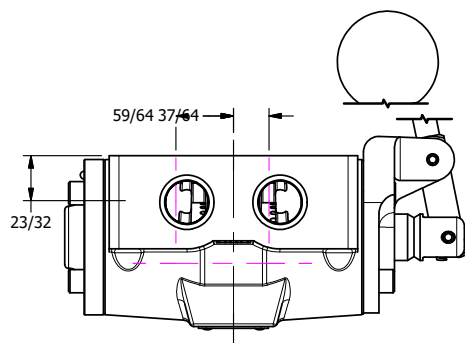

AAA
PRODUCTS
INTERNATIONAL

**AAA PRODUCTS
INTERNATIONAL**
7114 Harry Hines Blvd
Dallas, TX 75235

TITLE: 1/2" SIDE PORT, LEVER, 2 POS,
DETENT, LVR RTRN, 180D LVR

DRAWING NO.:
DIM_HD4QT

THE INFORMATION CONTAINED WITHIN THIS DOCUMENT IS PROPRIETARY TO AAA PRODUCTS AND MAY NOT BE DISCLOSED WITHOUT PRIOR WRITTEN CONSENT