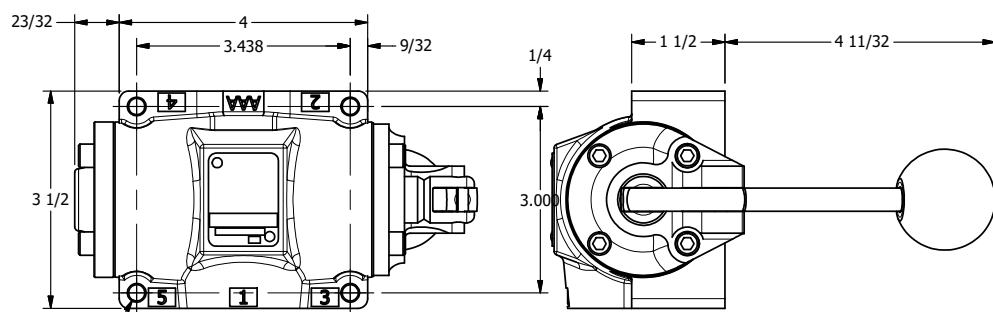

AAA
PRODUCTS
INTERNATIONAL

**AAA PRODUCTS
INTERNATIONAL**
7114 Harry Hines Blvd
Dallas, TX 75235

TITLE: 1/2" SIDE PORT, LEVER, 2 POS,
DETENT, LVR RTRN, 180D LVR

DRAWING NO.:
DIM_HD4QT

THE INFORMATION CONTAINED WITHIN THIS DOCUMENT IS PROPRIETARY TO AAA PRODUCTS AND MAY NOT BE DISCLOSED WITHOUT PRIOR WRITTEN CONSENT