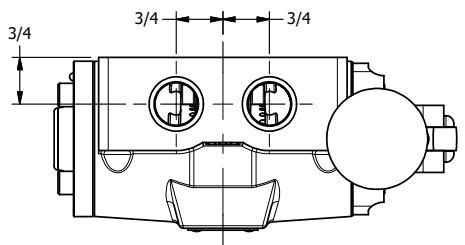

4 3 2 1

B

B

A

A

A

A

A

A

Ø17/64  
4-PLACES

1/2" NPTF PORT  
5-PLACES

7 27/64

**AAA**  
PRODUCTS  
INTERNATIONAL  
7114 Harry Hines Blvd  
Dallas, TX 75235

TITLE: 1/2" SIDE PORT, LEVER, 2 POS,  
DETENT, LVR RTRN, 90D LVR

DRAWING NO.:  
DIM\_HD4QR