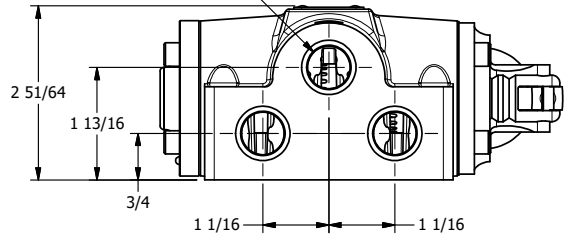

4 3 2 1

B

B

A

A

A

A

A

A

Ø17/64  
4-PLACES

1/2" NPTF PORT  
5-PLACES

7 27/64

**AAA**  
PRODUCTS  
INTERNATIONAL  
7114 Harry Hines Blvd  
Dallas, TX 75235

TITLE: 1/2" SIDE PORT, LEVER, 2 POS,  
DETENT, LVR RTRN, 90D LVR

DRAWING NO.:  
DIM\_HD4QR