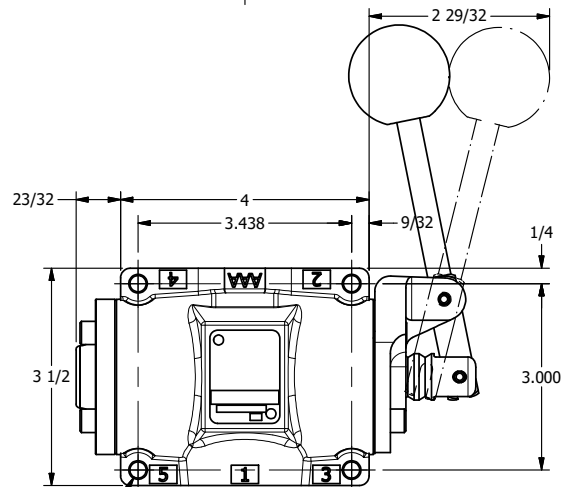

A

Ø17/64  
4-PLACES

1/2" NPTF PORT  
5-PLACES

7 27/64

**AAA**  
PRODUCTS  
INTERNATIONAL  
7114 Harry Hines Blvd  
Dallas, TX 75235

TITLE: 1/2" SIDE PORT, LEVER, 2 POS,  
DETENT, LVR RTRN, 90D LVR

DRAWING NO.:  
DIM\_HD4QR