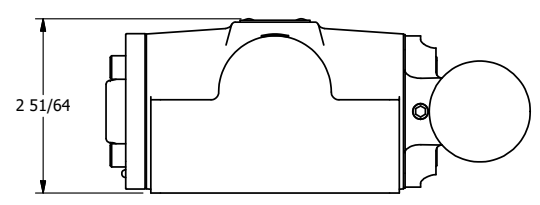

4 | 3 | 2 | 1

B

B

A

A

4 | 3 | 2 | 1

	AAA PRODUCTS INTERNATIONAL 7114 Harry Hines Blvd Dallas, TX 75235	TITLE: 1/2" SUBPLATE, LEVER, 3 POS, DETENT, LEVER SHFT, CLSD CTR SPL, 270D LEVER	DRAWING NO.: DIM_HD4PRT
--	--	---	-----------------------------------