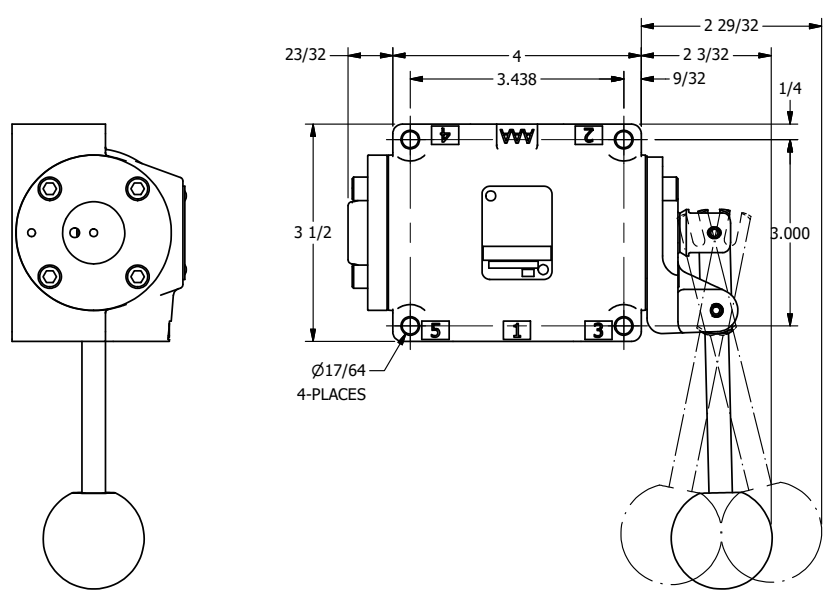

4 | 3 | 2 | 1

B

B

A

A

4 | 3 | 2 | 1

	AAA PRODUCTS INTERNATIONAL 7114 Harry Hines Blvd Dallas, TX 75235	TITLE: 1/2" SUBPLATE, LEVER, 3 POS, DETENT, LEVER SHFT, CLSD CTR SPL, 270D LEVER	DRAWING NO.: DIM_HD4PRT
--	--	---	-----------------------------------