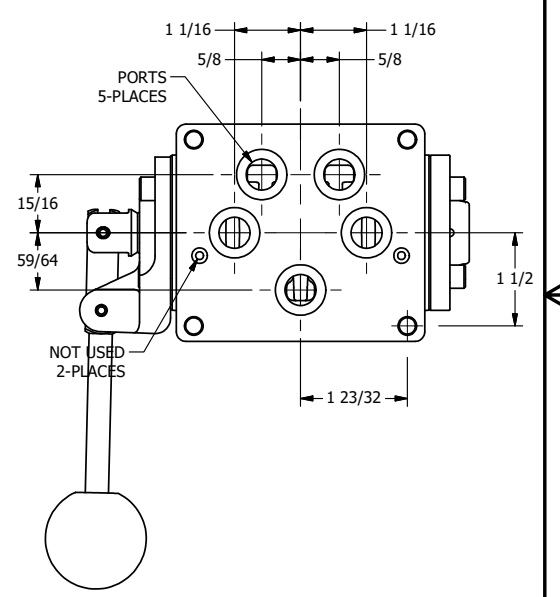

4 | 3 | 2 | 1

B

B

A

A

4 | 3 | 2 | 1

	AAA PRODUCTS INTERNATIONAL 7114 Harry Hines Blvd Dallas, TX 75235	TITLE: 1/2" SUBPLATE, LEVER, 3 POS, DETENT, LEVER SHFT, CLSD CTR SPL, 270D LEVER	DRAWING NO.: DIM_HD4PRT
--	--	---	-----------------------------------