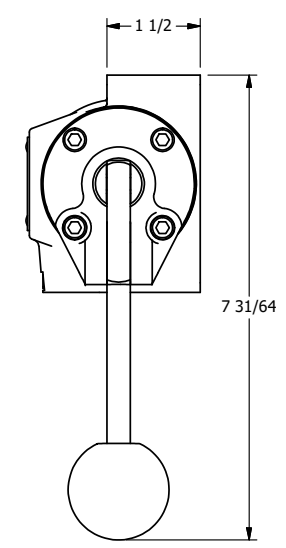

4 | 3 | 2 | 1

B

B

A

A

4 | 3 | 2 | 1

	AAA PRODUCTS INTERNATIONAL 7114 Harry Hines Blvd Dallas, TX 75235	TITLE: 1/2" SUBPLATE, LEVER, 3 POS, DETENT, LEVER SHFT, CLSD CTR SPL, 270D LEVER	DRAWING NO.: DIM_HD4PRT
--	--	---	-----------------------------------