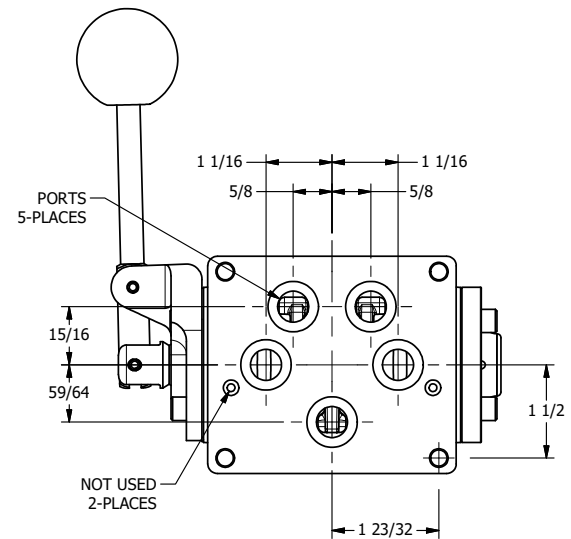

4 3 2 1

B

B

A

A

A

A

4 3 2 1

**AAA**  
PRODUCTS  
INTERNATIONAL  
7114 Harry Hines Blvd  
Dallas, TX 75235

TITLE: 1/2" SUBPLATE, LEVER, 3 POS,  
SPR CTR, LEVER SHFT, CLSD CTR SPL,  
90D LEVER

DRAWING NO.:  
DIM\_HD4PR

THE INFORMATION CONTAINED WITHIN THIS DOCUMENT IS PROPRIETARY TO AAA PRODUCTS AND MAY NOT BE DISCLOSED WITHOUT PRIOR WRITTEN CONSENT