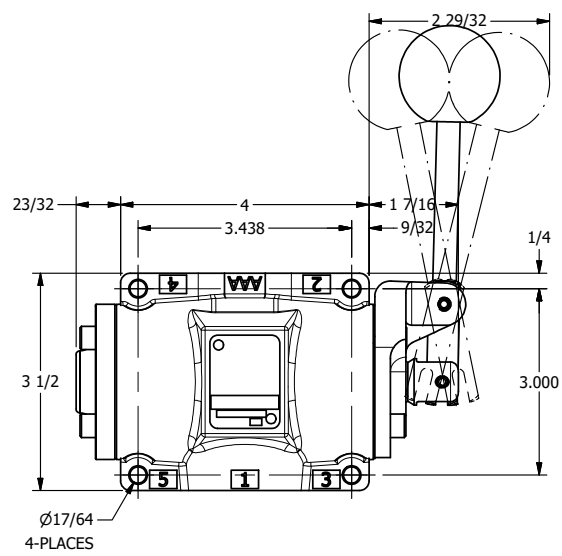

4 3 2 1

B

B

A

A

A

A

4 3 2 1

**AAA**  
PRODUCTS  
INTERNATIONAL  
7114 Harry Hines Blvd  
Dallas, TX 75235

TITLE: 1/2" SUBPLATE, LEVER, 3 POS,  
SPR CTR, LEVER SHFT, CLSD CTR SPL,  
90D LEVER

DRAWING NO.:  
DIM\_HD4PR

THE INFORMATION CONTAINED WITHIN THIS DOCUMENT IS PROPRIETARY TO AAA PRODUCTS AND MAY NOT BE DISCLOSED WITHOUT PRIOR WRITTEN CONSENT