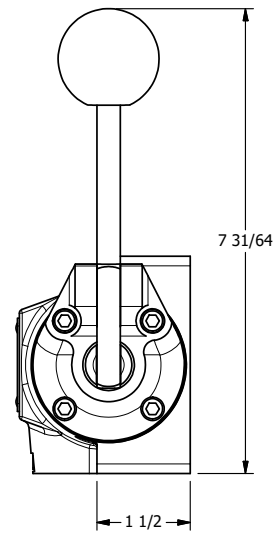

4 3 2 1

B

B

A

A

A

A

4 3 2 1

**AAA**  
PRODUCTS  
INTERNATIONAL  
7114 Harry Hines Blvd  
Dallas, TX 75235

TITLE: 1/2" SUBPLATE, LEVER, 3 POS,  
SPR CTR, LEVER SHFT, CLSD CTR SPL,  
90D LEVER

DRAWING NO.:  
DIM\_HD4PR

THE INFORMATION CONTAINED WITHIN THIS DOCUMENT IS PROPRIETARY TO AAA PRODUCTS AND MAY NOT BE DISCLOSED WITHOUT PRIOR WRITTEN CONSENT