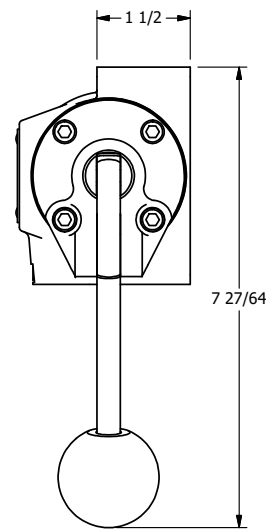

4 | 3 | 2 | 1

B

B

A

A

4 | 3 | 2 | 1

AAA
PRODUCTS
INTERNATIONAL
7114 Harry Hines Blvd
Dallas, TX 75235

TITLE: 1/2" SUBPLATE, LEVER, 2 POS,
DETENT, LVR RTRN, 270D,

DRAWING NO.:
DIM_HD4PQRT

THE INFORMATION CONTAINED WITHIN THIS DOCUMENT IS PROPRIETARY TO AAA PRODUCTS AND MAY NOT BE DISCLOSED WITHOUT PRIOR WRITTEN CONSENT