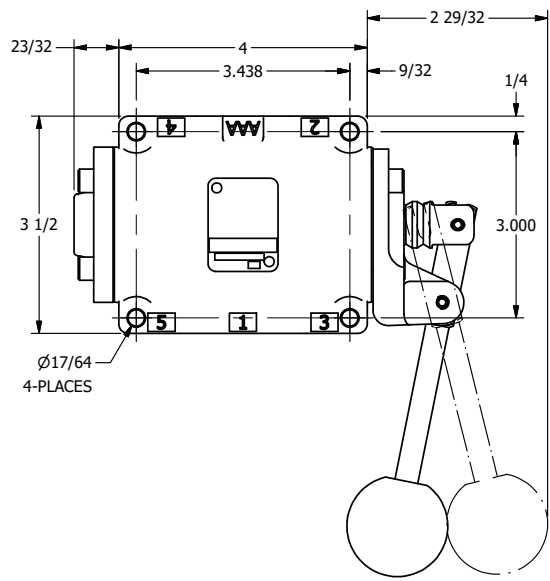

4 | 3 | 2 | 1

B

B

A

A

4 | 3 | 2 | 1

AAA
PRODUCTS
INTERNATIONAL
7114 Harry Hines Blvd
Dallas, TX 75235

TITLE: 1/2" SUBPLATE, LEVER, 2 POS,
DETENT, LVR RTRN, 270D,

DRAWING NO.:
DIM_HD4PQRT

THE INFORMATION CONTAINED WITHIN THIS DOCUMENT IS PROPRIETARY TO AAA PRODUCTS AND MAY NOT BE DISCLOSED WITHOUT PRIOR WRITTEN CONSENT