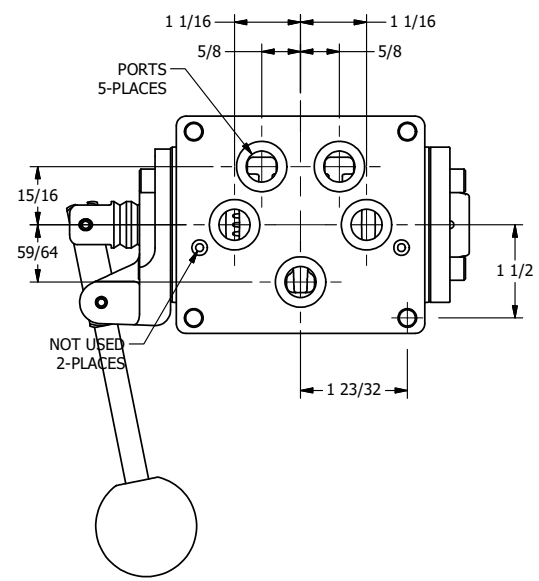

4 | 3 | 2 | 1

B

B

A

A

4 | 3 | 2 | 1

AAA
PRODUCTS
INTERNATIONAL
7114 Harry Hines Blvd
Dallas, TX 75235

TITLE: 1/2" SUBPLATE, LEVER, 2 POS,
DETENT, LVR RTRN, 270D,

DRAWING NO.:
DIM_HD4PQRT

THE INFORMATION CONTAINED WITHIN THIS DOCUMENT IS PROPRIETARY TO AAA PRODUCTS AND MAY NOT BE DISCLOSED WITHOUT PRIOR WRITTEN CONSENT