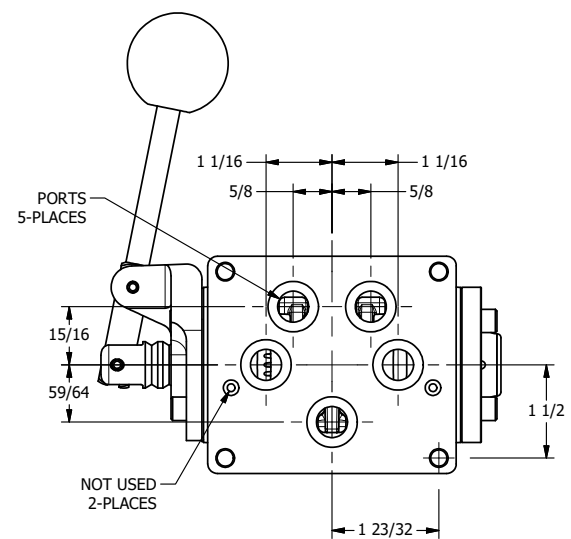

4 3 2 1

B

B

A

A

A

A

AAA
PRODUCTS
INTERNATIONAL

**AAA PRODUCTS
INTERNATIONAL**
7114 Harry Hines Blvd
Dallas, TX 75235

TITLE: 1/2" SUBPLATE, LEVER, 2 POS,
DETENT, LVR RTRN, 90D LVR

DRAWING NO.:
DIM_HD4PQR

4 3 2 1

THE INFORMATION CONTAINED WITHIN THIS DOCUMENT IS PROPRIETARY TO AAA PRODUCTS AND MAY NOT BE DISCLOSED WITHOUT PRIOR WRITTEN CONSENT