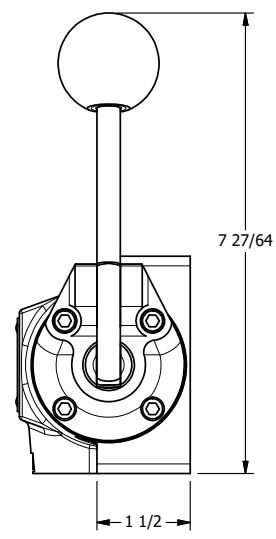

4 3 2 1

B

B

A

A

A

A

AAA
PRODUCTS
INTERNATIONAL

**AAA PRODUCTS
INTERNATIONAL**
7114 Harry Hines Blvd
Dallas, TX 75235

TITLE: 1/2" SUBPLATE, LEVER, 2 POS,
DETENT, LVR RTRN, 90D LVR

DRAWING NO.:
DIM_HD4PQR

4 3 2 1

THE INFORMATION CONTAINED WITHIN THIS DOCUMENT IS PROPRIETARY TO AAA PRODUCTS AND MAY NOT BE DISCLOSED WITHOUT PRIOR WRITTEN CONSENT