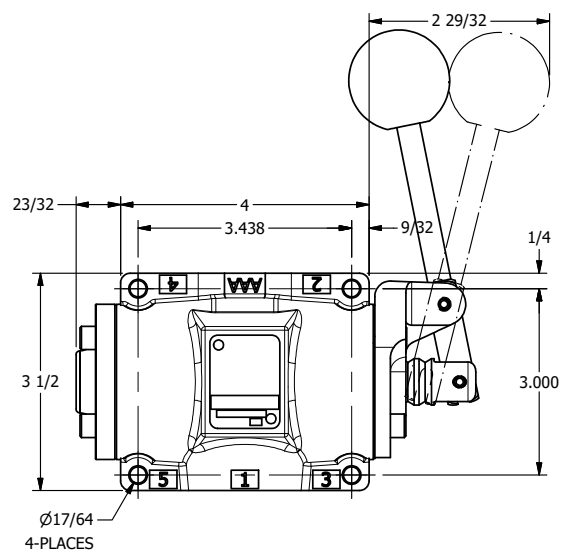

4 3 2 1

B

B

A

A

A

A

AAA
PRODUCTS
INTERNATIONAL

**AAA PRODUCTS
INTERNATIONAL**
7114 Harry Hines Blvd
Dallas, TX 75235

TITLE: 1/2" SUBPLATE, LEVER, 2 POS,
DETENT, LVR RTRN, 90D LVR

DRAWING NO.:
DIM_HD4PQR

4 3 2 1

THE INFORMATION CONTAINED WITHIN THIS DOCUMENT IS PROPRIETARY TO AAA PRODUCTS AND MAY NOT BE DISCLOSED WITHOUT PRIOR WRITTEN CONSENT