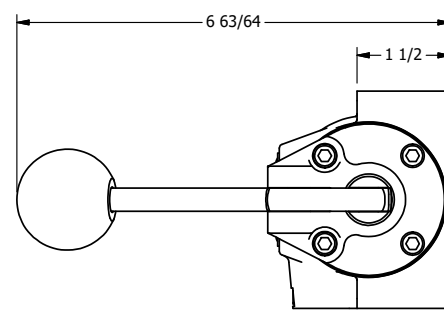

AAA
PRODUCTS
INTERNATIONAL

**AAA PRODUCTS
INTERNATIONAL**
7114 Harry Hines Blvd
Dallas, TX 75235

TITLE: 1/2" SUBPLATE, LEVER, 2 POS,
DETENT, LEVER RTRN

DRAWING NO.:
DIM_HD4PQ

THE INFORMATION CONTAINED WITHIN THIS DOCUMENT IS PROPRIETARY TO AAA PRODUCTS AND MAY NOT BE DISCLOSED WITHOUT PRIOR WRITTEN CONSENT