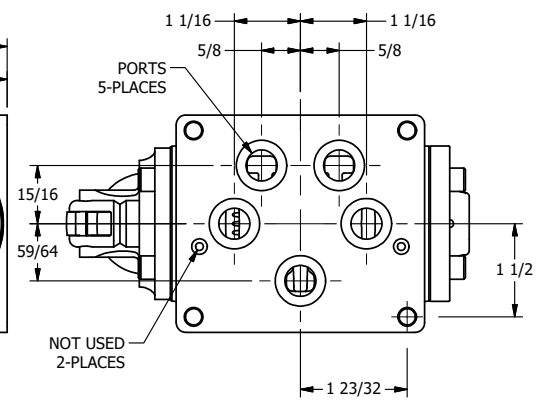

4

3

2

1

B

B

A

A

AAA
PRODUCTS
INTERNATIONAL

**AAA PRODUCTS
INTERNATIONAL**
7114 Harry Hines Blvd
Dallas, TX 75235

TITLE: 1/2" SUBPLATE, LEVER, 2 POS,
DETENT, LEVER RTRN

DRAWING NO.:
DIM_HD4PQ

THE INFORMATION CONTAINED WITHIN THIS DOCUMENT IS PROPRIETARY TO AAA PRODUCTS AND MAY NOT BE DISCLOSED WITHOUT PRIOR WRITTEN CONSENT