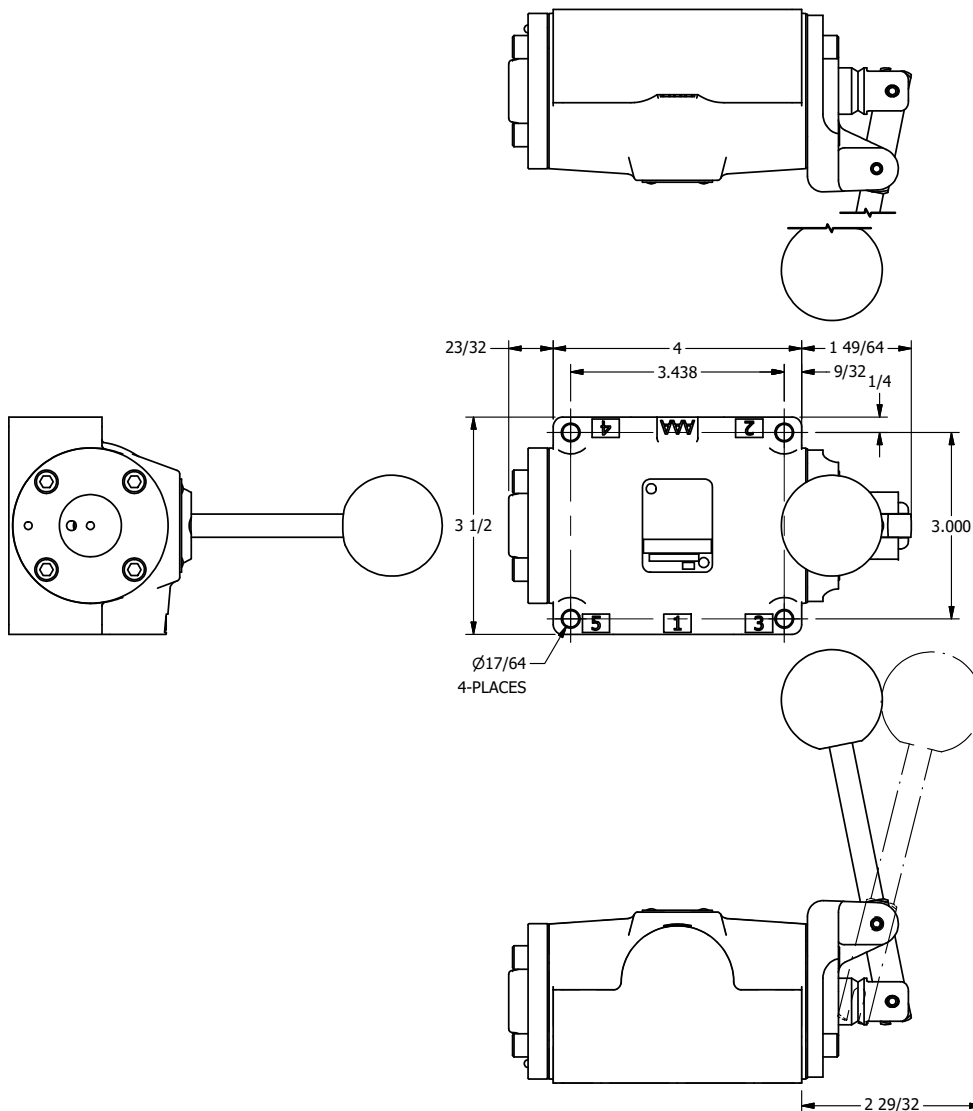

4

3

2

1

B

B

A

A

AAA
PRODUCTS
INTERNATIONAL

**AAA PRODUCTS
INTERNATIONAL**
7114 Harry Hines Blvd
Dallas, TX 75235

TITLE: 1/2" SUBPLATE, LEVER, 2 POS,
DETENT, LEVER RTRN

DRAWING NO.:
DIM_HD4PQ

THE INFORMATION CONTAINED WITHIN THIS DOCUMENT IS PROPRIETARY TO AAA PRODUCTS AND MAY NOT BE DISCLOSED WITHOUT PRIOR WRITTEN CONSENT