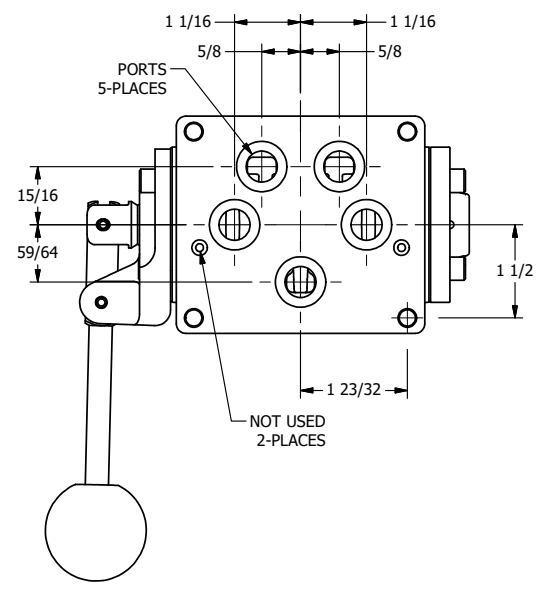

4 3 2 1

B

B

A

A

A

A

4 3 2 1

**AAA**  
PRODUCTS  
INTERNATIONAL  
7114 Harry Hines Blvd  
Dallas, TX 75235

TITLE: 1/2" SUBPLATE, LEVER, 3 POS,  
DETENT, LEVER SHFT, FLOAT CTR SPL,  
270D LEVER

DRAWING NO.:  
DIM\_HD4PGRT

THE INFORMATION CONTAINED WITHIN THIS DOCUMENT IS PROPRIETARY TO AAA PRODUCTS AND MAY NOT BE DISCLOSED WITHOUT PRIOR WRITTEN CONSENT