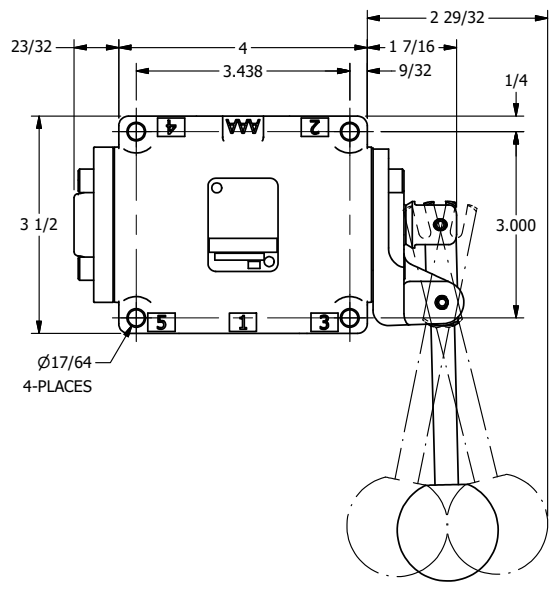

4 3 2 1

B

B

A

A

A

A

4 3 2 1

**AAA**  
PRODUCTS  
INTERNATIONAL  
7114 Harry Hines Blvd  
Dallas, TX 75235

TITLE: 1/2" SUBPLATE, LEVER, 3 POS,  
DETENT, LEVER SHFT, FLOAT CTR SPL,  
270D LEVER

DRAWING NO.:  
DIM\_HD4PGRT

THE INFORMATION CONTAINED WITHIN THIS DOCUMENT IS PROPRIETARY TO AAA PRODUCTS AND MAY NOT BE DISCLOSED WITHOUT PRIOR WRITTEN CONSENT