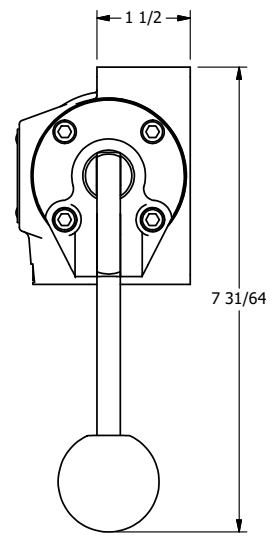

4 3 2 1

B

B

A

A

A

A

4 3 2 1

**AAA**  
PRODUCTS  
INTERNATIONAL  
7114 Harry Hines Blvd  
Dallas, TX 75235

TITLE: 1/2" SUBPLATE, LEVER, 3 POS,  
DETENT, LEVER SHFT, FLOAT CTR SPL,  
270D LEVER

DRAWING NO.:  
DIM\_HD4PGRT

THE INFORMATION CONTAINED WITHIN THIS DOCUMENT IS PROPRIETARY TO AAA PRODUCTS AND MAY NOT BE DISCLOSED WITHOUT PRIOR WRITTEN CONSENT