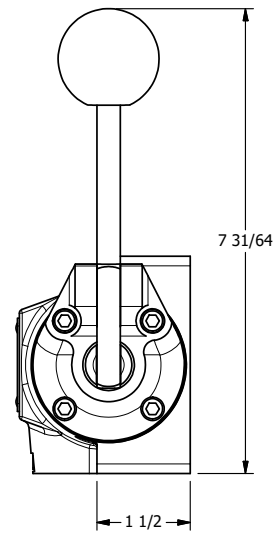

4 3 2 1

B

B

A

A

A

A

4 3 2 1

AAA
PRODUCTS
INTERNATIONAL
7114 Harry Hines Blvd
Dallas, TX 75235

TITLE: 1/2" SUBPLATE, LEVER, 3 POS,
SPR CTR, LEVER SHFT, FLOAT CTR SPL,
90D LEVER

DRAWING NO.:
DIM_HD4PGR

THE INFORMATION CONTAINED WITHIN THIS DOCUMENT IS PROPRIETARY TO AAA PRODUCTS AND MAY NOT BE DISCLOSED WITHOUT PRIOR WRITTEN CONSENT