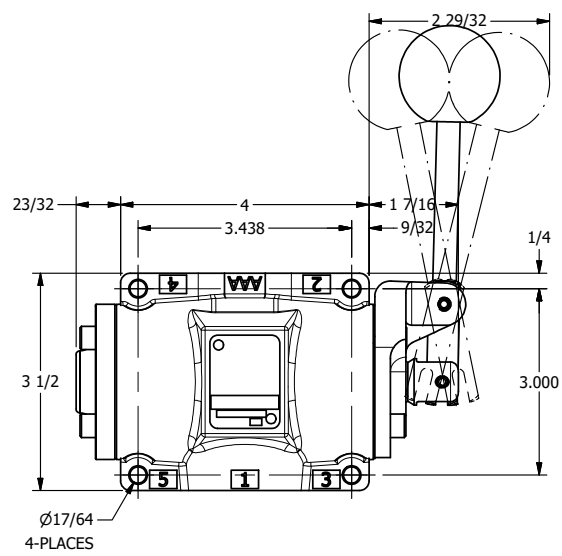

4 3 2 1

B

B

A

A

A

A

4 3 2 1

AAA
PRODUCTS
INTERNATIONAL
7114 Harry Hines Blvd
Dallas, TX 75235

TITLE: 1/2" SUBPLATE, LEVER, 3 POS,
SPR CTR, LEVER SHFT, FLOAT CTR SPL,
90D LEVER

DRAWING NO.:
DIM_HD4PGR

THE INFORMATION CONTAINED WITHIN THIS DOCUMENT IS PROPRIETARY TO AAA PRODUCTS AND MAY NOT BE DISCLOSED WITHOUT PRIOR WRITTEN CONSENT