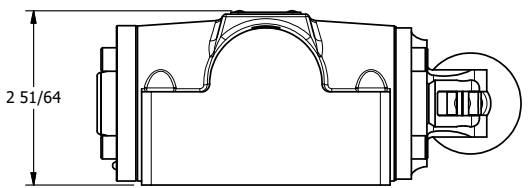

4 3 2 1

B

B

A

A

A

A

4 3 2 1

AAA
PRODUCTS
INTERNATIONAL
7114 Harry Hines Blvd
Dallas, TX 75235

TITLE: 1/2" SUBPLATE, LEVER, 3 POS,
SPR CTR, LEVER SHFT, FLOAT CTR SPL,
90D LEVER

DRAWING NO.:
DIM_HD4PGR

THE INFORMATION CONTAINED WITHIN THIS DOCUMENT IS PROPRIETARY TO AAA PRODUCTS AND MAY NOT BE DISCLOSED WITHOUT PRIOR WRITTEN CONSENT