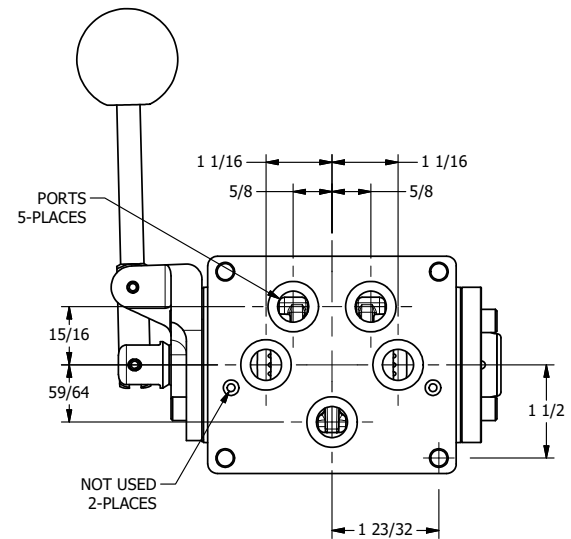

4 3 2 1

B

B

A

A

A

A

4 3 2 1

AAA
PRODUCTS
INTERNATIONAL
7114 Harry Hines Blvd
Dallas, TX 75235

TITLE: 1/2" SUBPLATE, LEVER, 3 POS,
SPR CTR, LEVER SHFT, FLOAT CTR SPL,
90D LEVER

DRAWING NO.:
DIM_HD4PGR

THE INFORMATION CONTAINED WITHIN THIS DOCUMENT IS PROPRIETARY TO AAA PRODUCTS AND MAY NOT BE DISCLOSED WITHOUT PRIOR WRITTEN CONSENT