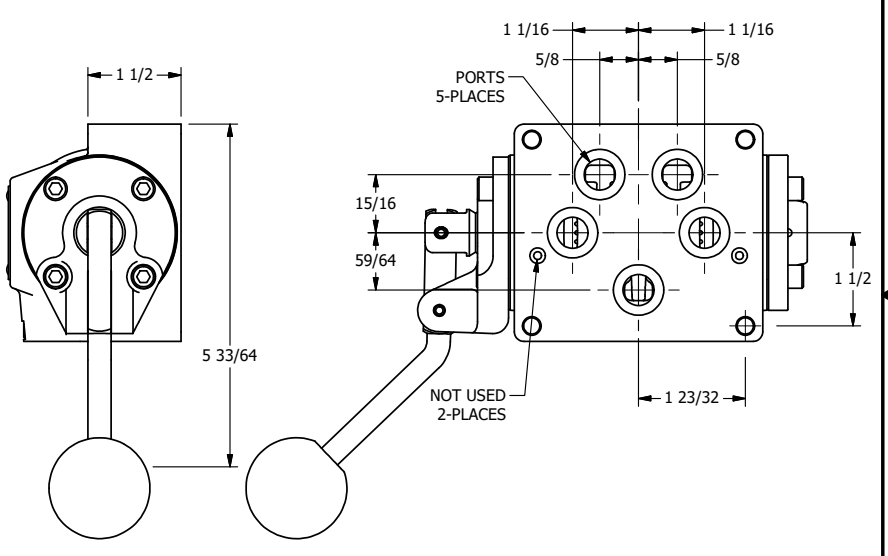

4 | 3 | 2 | 1

4 | 3 | 2 | 1

AAA
PRODUCTS
INTERNATIONAL

AAA PRODUCTS INTERNATIONAL
7114 Harry Hines Blvd
Dallas, TX 75235

TITLE: 1/2" SUBPLATE, LEVER, 3 POS,
DETENT, LEVER SHFT, FLOAT CTR SPL,
CRVD LVR, 270D LVR

DRAWING NO.:
DIM_HD4PGCRT

THE INFORMATION CONTAINED WITHIN THIS DOCUMENT IS PROPRIETARY TO AAA PRODUCTS AND MAY NOT BE DISCLOSED WITHOUT PRIOR WRITTEN CONSENT