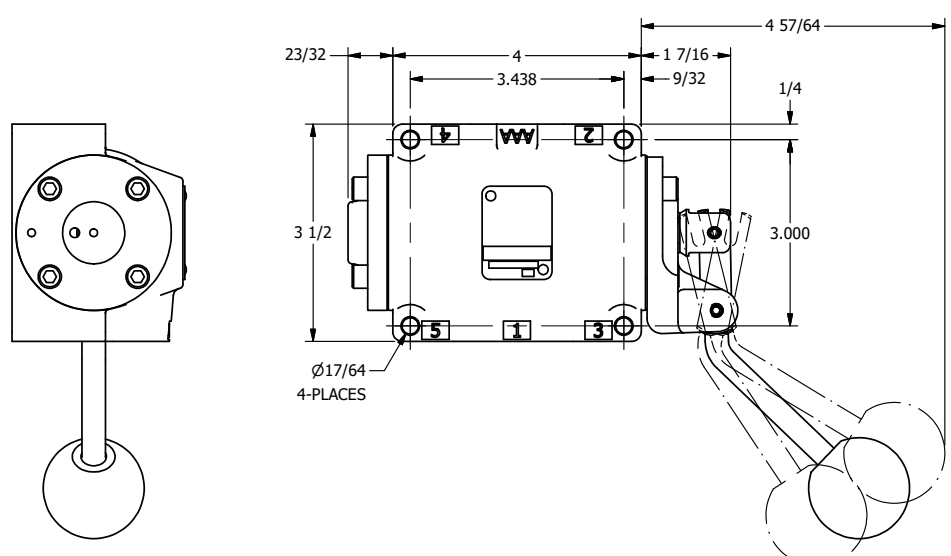

4 | 3 | 2 | 1

4 | 3 | 2 | 1

AAA
PRODUCTS
INTERNATIONAL

AAA PRODUCTS INTERNATIONAL
7114 Harry Hines Blvd
Dallas, TX 75235

TITLE: 1/2" SUBPLATE, LEVER, 3 POS,
DETENT, LEVER SHFT, FLOAT CTR SPL,
CRVD LVR, 270D LVR

DRAWING NO.:
DIM_HD4PGCRT

THE INFORMATION CONTAINED WITHIN THIS DOCUMENT IS PROPRIETARY TO AAA PRODUCTS AND MAY NOT BE DISCLOSED WITHOUT PRIOR WRITTEN CONSENT