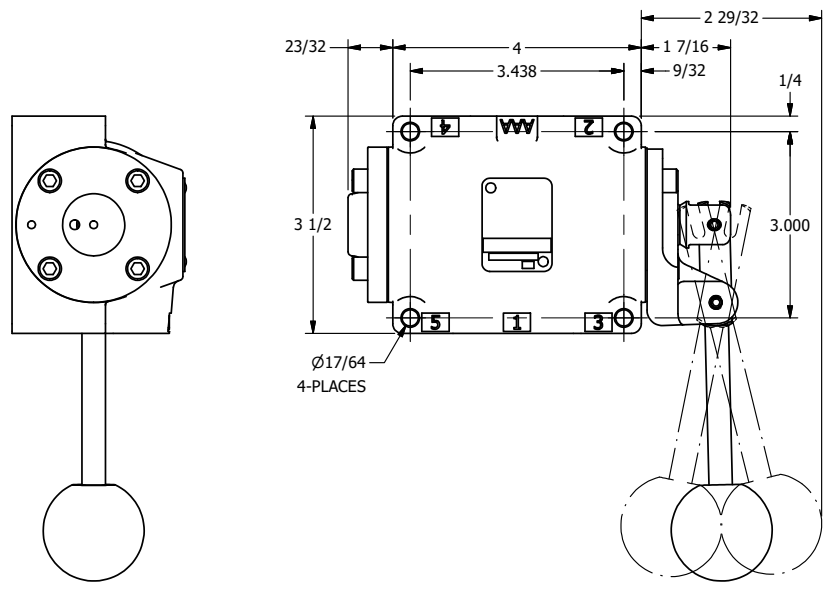

4 3 2 1

B

B

A

A

A

A

4 3 2 1

**AAA**  
PRODUCTS  
INTERNATIONAL  
7114 Harry Hines Blvd  
Dallas, TX 75235

TITLE: 1/2" SUBPLATE, LEVER, 3 POS,  
DETENT, LEVER SHFT, REGEN CTR SPL,  
270D LEVER

DRAWING NO.:  
DIM\_HD4PDRT

THE INFORMATION CONTAINED WITHIN THIS DOCUMENT IS PROPRIETARY TO AAA PRODUCTS AND MAY NOT BE DISCLOSED WITHOUT PRIOR WRITTEN CONSENT