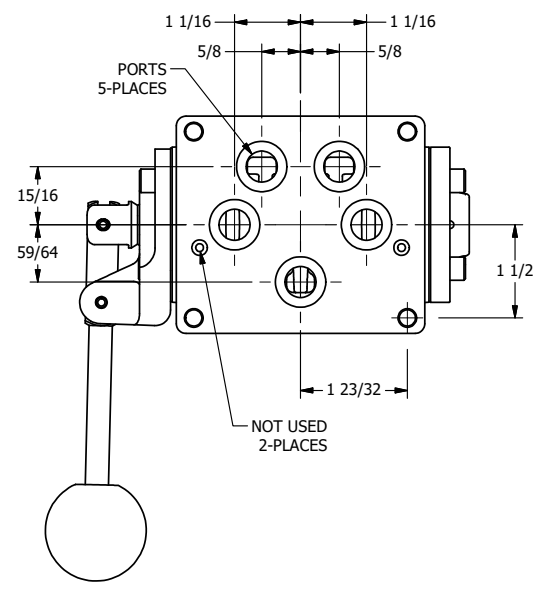

4 3 2 1

B

B

A

A

A

A

4 3 2 1

**AAA**  
PRODUCTS  
INTERNATIONAL  
7114 Harry Hines Blvd  
Dallas, TX 75235

TITLE: 1/2" SUBPLATE, LEVER, 3 POS,  
DETENT, LEVER SHFT, REGEN CTR SPL,  
270D LEVER

DRAWING NO.:  
DIM\_HD4PDRT

THE INFORMATION CONTAINED WITHIN THIS DOCUMENT IS PROPRIETARY TO AAA PRODUCTS AND MAY NOT BE DISCLOSED WITHOUT PRIOR WRITTEN CONSENT