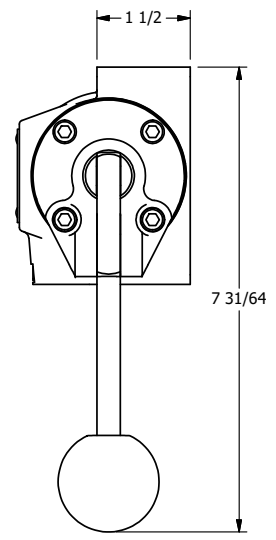

4 3 2 1

B

B

A

A

A

A

4 3 2 1

**AAA**  
PRODUCTS  
INTERNATIONAL  
7114 Harry Hines Blvd  
Dallas, TX 75235

TITLE: 1/2" SUBPLATE, LEVER, 3 POS,  
DETENT, LEVER SHFT, REGEN CTR SPL,  
270D LEVER

DRAWING NO.:  
DIM\_HD4PDRT

THE INFORMATION CONTAINED WITHIN THIS DOCUMENT IS PROPRIETARY TO AAA PRODUCTS AND MAY NOT BE DISCLOSED WITHOUT PRIOR WRITTEN CONSENT