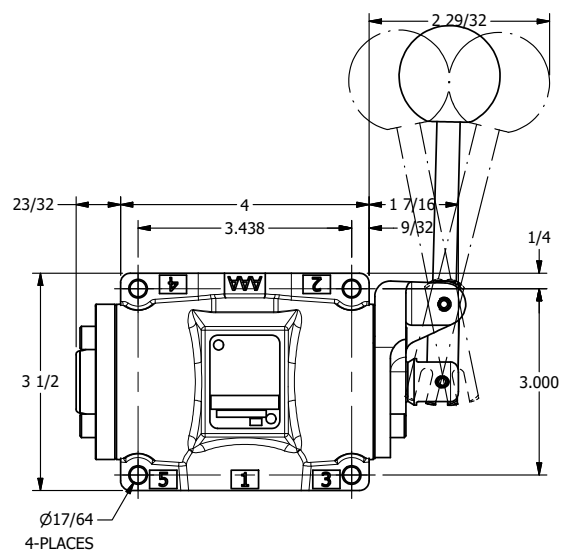

4 3 2 1

B

B

A

A

A

A

4 3 2 1

**AAA**  
PRODUCTS  
INTERNATIONAL  
7114 Harry Hines Blvd  
Dallas, TX 75235

TITLE: 1/2" SUBPLATE, LEVER, 3 POS,  
SPR CTR, LEVER SHFT, REGEN CTR SPL,  
90D LEVER

DRAWING NO.:  
DIM\_HD4PDR

THE INFORMATION CONTAINED WITHIN THIS DOCUMENT IS PROPRIETARY TO AAA PRODUCTS AND MAY NOT BE DISCLOSED WITHOUT PRIOR WRITTEN CONSENT