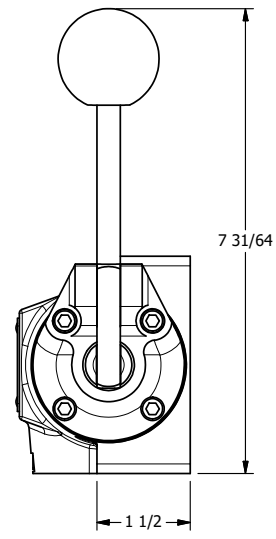

4 3 2 1

B

B

A

A

A

A

4 3 2 1

**AAA**  
PRODUCTS  
INTERNATIONAL  
7114 Harry Hines Blvd  
Dallas, TX 75235

TITLE: 1/2" SUBPLATE, LEVER, 3 POS,  
SPR CTR, LEVER SHFT, REGEN CTR SPL,  
90D LEVER

DRAWING NO.:  
DIM\_HD4PDR

THE INFORMATION CONTAINED WITHIN THIS DOCUMENT IS PROPRIETARY TO AAA PRODUCTS AND MAY NOT BE DISCLOSED WITHOUT PRIOR WRITTEN CONSENT