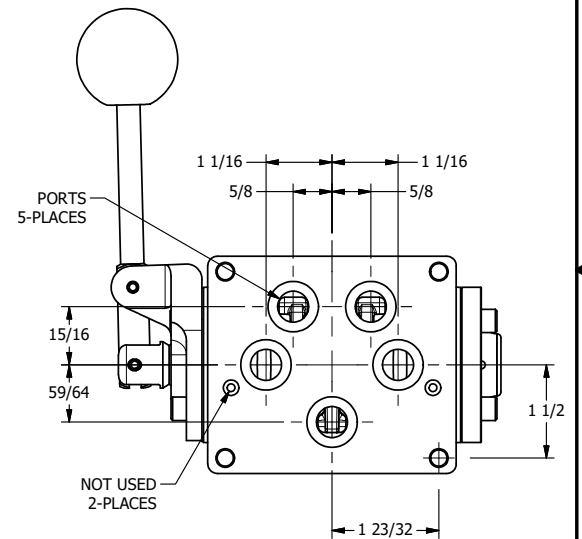

4 3 2 1

B

B

A

A

A

A

4 3 2 1

**AAA**  
PRODUCTS  
INTERNATIONAL  
7114 Harry Hines Blvd  
Dallas, TX 75235

TITLE: 1/2" SUBPLATE, LEVER, 3 POS,  
SPR CTR, LEVER SHFT, REGEN CTR SPL,  
90D LEVER

DRAWING NO.:  
DIM\_HD4PDR

THE INFORMATION CONTAINED WITHIN THIS DOCUMENT IS PROPRIETARY TO AAA PRODUCTS AND MAY NOT BE DISCLOSED WITHOUT PRIOR WRITTEN CONSENT