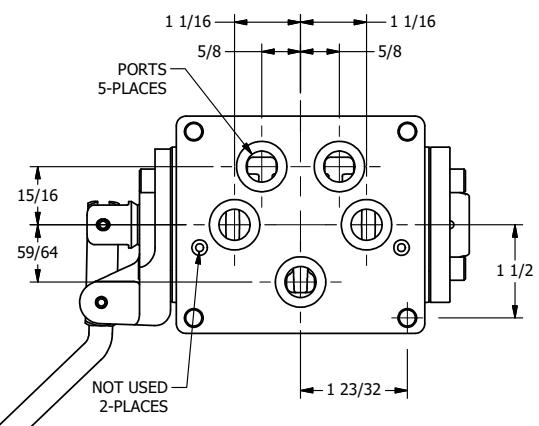

4 3 2 1

B

B

A

A

A

A

4 3 2 1

AAA
PRODUCTS
INTERNATIONAL
7114 Harry Hines Blvd
Dallas, TX 75235

TITLE: 1/2" SUBPLATE, LEVER, 3 POS,
DETENT, LEVER SHFT, REGEN CTR SPL,
CRVD LVR, 270D LVR

DRAWING NO.:
DIM_H4PDCRT

THE INFORMATION CONTAINED WITHIN THIS DOCUMENT IS PROPRIETARY TO AAA PRODUCTS AND MAY NOT BE DISCLOSED WITHOUT PRIOR WRITTEN CONSENT