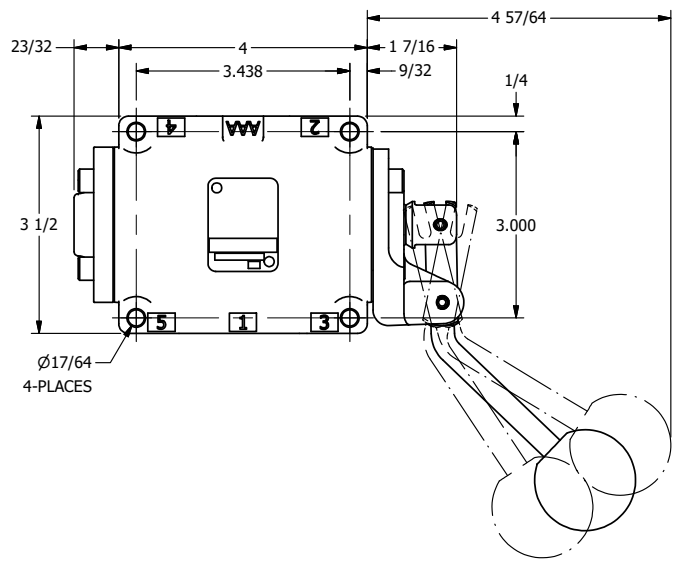

4 3 2 1

B

B

A

A

A

A

4 3 2 1

AAA
PRODUCTS
INTERNATIONAL
7114 Harry Hines Blvd
Dallas, TX 75235

TITLE: 1/2" SUBPLATE, LEVER, 3 POS,
DETENT, LEVER SHFT, REGEN CTR SPL,
CRVD LVR, 270D LVR

DRAWING NO.:
DIM_H4PDCRT

THE INFORMATION CONTAINED WITHIN THIS DOCUMENT IS PROPRIETARY TO AAA PRODUCTS AND MAY NOT BE DISCLOSED WITHOUT PRIOR WRITTEN CONSENT