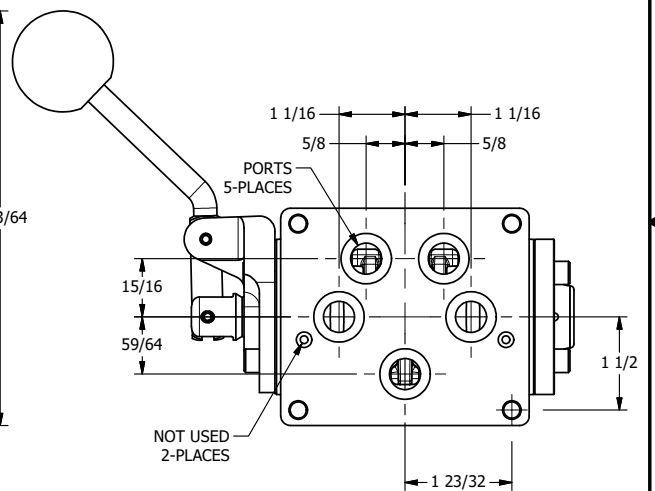

4 3 2 1

B

B

A

A

A

A

4 3 2 1

AAA
PRODUCTS
INTERNATIONAL

**AAA PRODUCTS
INTERNATIONAL**
7114 Harry Hines Blvd
Dallas, TX 75235

TITLE: 1/2" SUBPLATE, LEVER, 3 POS,
SPR CTR, LEVER SHFT, REGEN CTR SPL,
CRVD LVR, 90D LVR

DRAWING NO.:
DIM_HD4PDCR