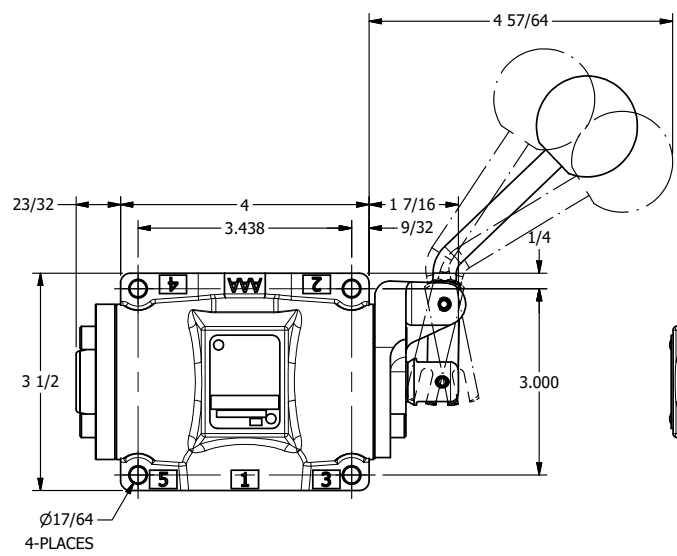

4 3 2 1

B

B

A

A

A

A

4 3 2 1

AAA
PRODUCTS
INTERNATIONAL

**AAA PRODUCTS
INTERNATIONAL**
7114 Harry Hines Blvd
Dallas, TX 75235

TITLE: 1/2" SUBPLATE, LEVER, 3 POS,
SPR CTR, LEVER SHFT, REGEN CTR SPL,
CRVD LVR, 90D LVR

DRAWING NO.:
DIM_HD4PDCR