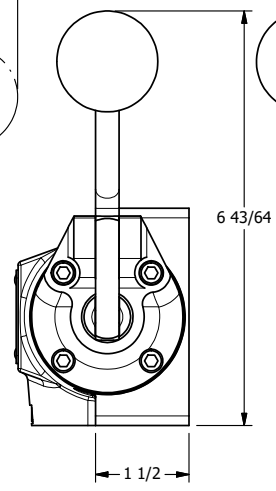

4 3 2 1

B

B

A

A

A

A

4 3 2 1

AAA
PRODUCTS
INTERNATIONAL

**AAA PRODUCTS
INTERNATIONAL**
7114 Harry Hines Blvd
Dallas, TX 75235

TITLE: 1/2" SUBPLATE, LEVER, 3 POS,
SPR CTR, LEVER SHFT, REGEN CTR SPL,
CRVD LVR, 90D LVR

DRAWING NO.:
DIM_HD4PDCR