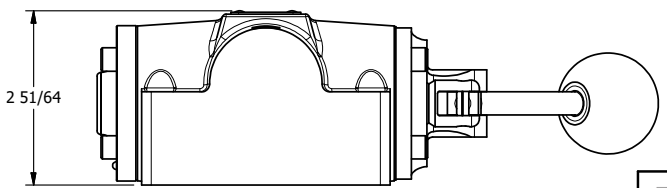

4 3 2 1

B

B

A

A

A

A

4 3 2 1

AAA
PRODUCTS
INTERNATIONAL

**AAA PRODUCTS
INTERNATIONAL**
7114 Harry Hines Blvd
Dallas, TX 75235

TITLE: 1/2" SUBPLATE, LEVER, 3 POS,
SPR CTR, LEVER SHFT, REGEN CTR SPL,
CRVD LVR, 90D LVR

DRAWING NO.:
DIM_HD4PDCR