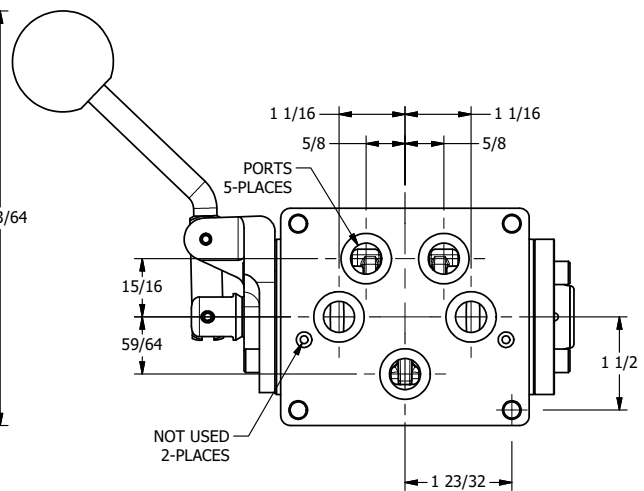

4 3 2 1

B

B

A

A

A

A

4

3

2

1

**AAA PRODUCTS INTERNATIONAL**  
7114 Harry Hines Blvd  
Dallas, TX 75235

TITLE: 1/2" SUBPLATE, LEVER, 3 POS,  
SPR CTR, LEVER SHFT, CLSD CTR SPL,  
CRVD LVR, 90D LVR

DRAWING NO.:  
DIM\_HD4PCR

THE INFORMATION CONTAINED WITHIN THIS DOCUMENT IS PROPRIETARY TO AAA PRODUCTS AND MAY NOT BE DISCLOSED WITHOUT PRIOR WRITTEN CONSENT