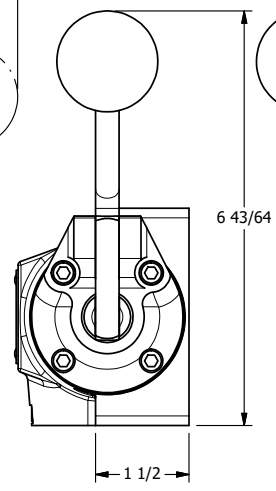

4 3 2 1

B

B

A

A

A

A

4

3

2

1

**AAA PRODUCTS INTERNATIONAL**  
7114 Harry Hines Blvd  
Dallas, TX 75235

TITLE: 1/2" SUBPLATE, LEVER, 3 POS,  
SPR CTR, LEVER SHFT, CLSD CTR SPL,  
CRVD LVR, 90D LVR

DRAWING NO.:  
DIM\_HD4PCR

THE INFORMATION CONTAINED WITHIN THIS DOCUMENT IS PROPRIETARY TO AAA PRODUCTS AND MAY NOT BE DISCLOSED WITHOUT PRIOR WRITTEN CONSENT