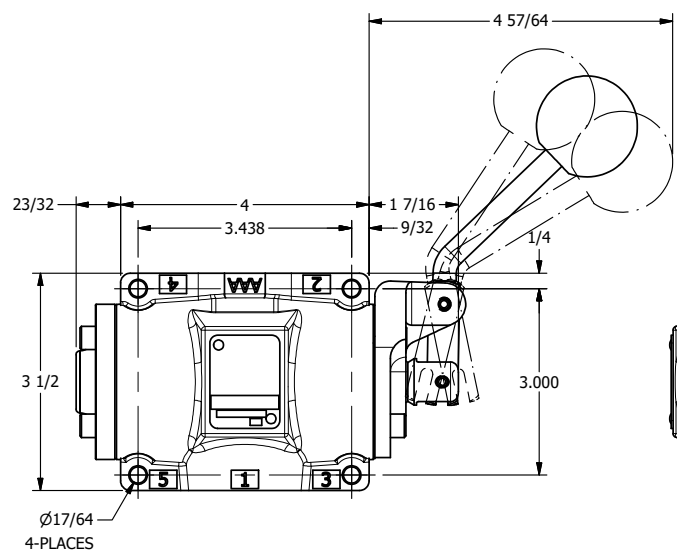

4 3 2 1

B

B

A

A

A

A

4

3

2

1

**AAA PRODUCTS INTERNATIONAL**  
7114 Harry Hines Blvd  
Dallas, TX 75235

TITLE: 1/2" SUBPLATE, LEVER, 3 POS,  
SPR CTR, LEVER SHFT, CLSD CTR SPL,  
CRVD LVR, 90D LVR

DRAWING NO.:  
DIM\_HD4PCR

THE INFORMATION CONTAINED WITHIN THIS DOCUMENT IS PROPRIETARY TO AAA PRODUCTS AND MAY NOT BE DISCLOSED WITHOUT PRIOR WRITTEN CONSENT