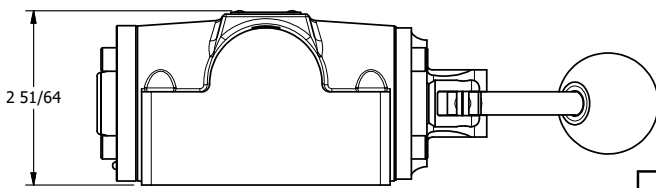

4 3 2 1

B

B

A

A

A

A

4

3

2

1

**AAA PRODUCTS INTERNATIONAL**  
7114 Harry Hines Blvd  
Dallas, TX 75235

TITLE: 1/2" SUBPLATE, LEVER, 3 POS,  
SPR CTR, LEVER SHFT, CLSD CTR SPL,  
CRVD LVR, 90D LVR

DRAWING NO.:  
DIM\_HD4PCR

THE INFORMATION CONTAINED WITHIN THIS DOCUMENT IS PROPRIETARY TO AAA PRODUCTS AND MAY NOT BE DISCLOSED WITHOUT PRIOR WRITTEN CONSENT