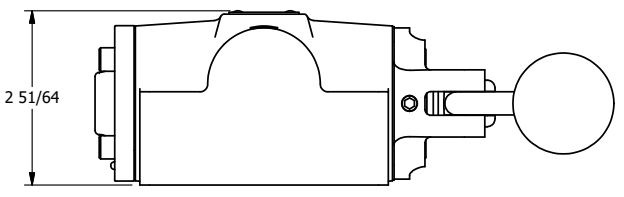

4 | 3 | 2 | 1

B

B

A

A

4 | 3 | 2 | 1

A

A

**AAA**  
PRODUCTS  
INTERNATIONAL  
7114 Harry Hines Blvd  
Dallas, TX 75235

TITLE: 1/2" SUBPLATE, LEVER, 2 POS,  
DETENT, LVR RTRN, CRVD LVR,  
270D LVR

DRAWING NO.:  
DIM\_HD4PCQRT

THE INFORMATION CONTAINED WITHIN THIS DOCUMENT IS PROPRIETARY TO AAA PRODUCTS AND MAY NOT BE DISCLOSED WITHOUT PRIOR WRITTEN CONSENT