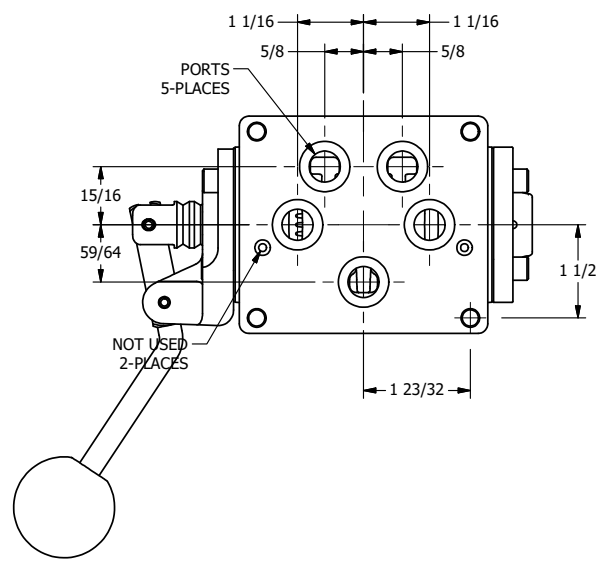

4 | 3 | 2 | 1

B

B

A

A

4 | 3 | 2 | 1

A

A

**AAA**  
PRODUCTS  
INTERNATIONAL  
7114 Harry Hines Blvd  
Dallas, TX 75235

TITLE: 1/2" SUBPLATE, LEVER, 2 POS,  
DETENT, LVR RTRN, CRVD LVR,  
270D LVR

DRAWING NO.:  
DIM\_HD4PCQRT

THE INFORMATION CONTAINED WITHIN THIS DOCUMENT IS PROPRIETARY TO AAA PRODUCTS AND MAY NOT BE DISCLOSED WITHOUT PRIOR WRITTEN CONSENT