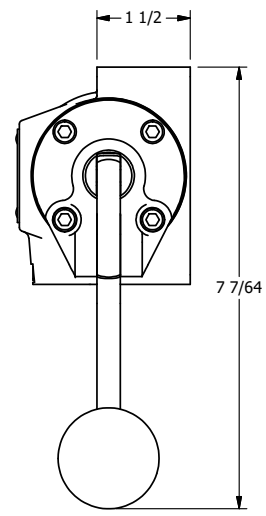

4 | 3 | 2 | 1

B

B

A

A

4 | 3 | 2 | 1

A

A

**AAA**  
PRODUCTS  
INTERNATIONAL  
7114 Harry Hines Blvd  
Dallas, TX 75235

TITLE: 1/2" SUBPLATE, LEVER, 2 POS,  
DETENT, LVR RTRN, CRVD LVR,  
270D LVR

DRAWING NO.:  
DIM\_HD4PCQRT

THE INFORMATION CONTAINED WITHIN THIS DOCUMENT IS PROPRIETARY TO AAA PRODUCTS AND MAY NOT BE DISCLOSED WITHOUT PRIOR WRITTEN CONSENT