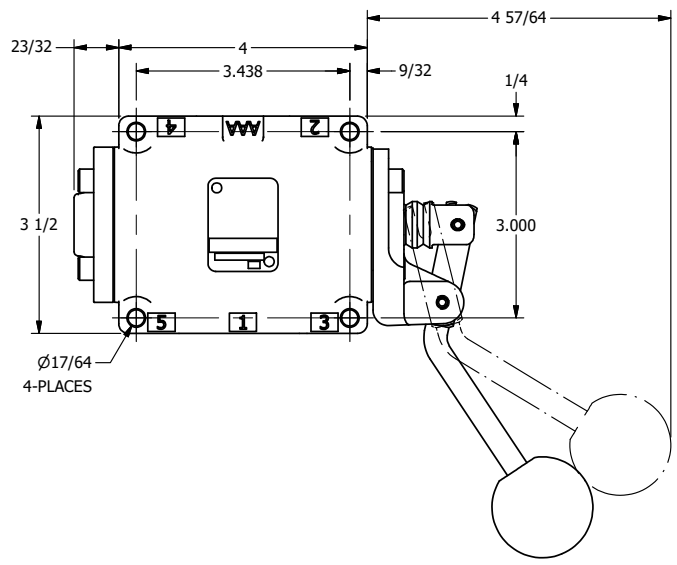

4 | 3 | 2 | 1

B

B

A

A