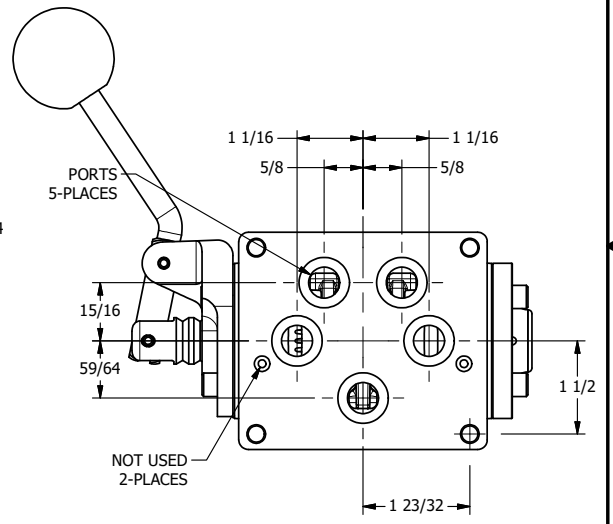

4 3 2 1

B

B

A

A

A

A

**AAA**  
PRODUCTS  
INTERNATIONAL

**AAA PRODUCTS  
INTERNATIONAL**  
7114 Harry Hines Blvd  
Dallas, TX 75235

TITLE: 1/2" SUBPLATE, LEVER, 2 POS,  
DETENT, LVR RTRN, CRVD LVR,  
90D LVR

DRAWING NO.:  
DIM\_HD4PCQR

4 3 2 1

THE INFORMATION CONTAINED WITHIN THIS DOCUMENT IS PROPRIETARY TO AAA PRODUCTS AND MAY NOT BE DISCLOSED WITHOUT PRIOR WRITTEN CONSENT