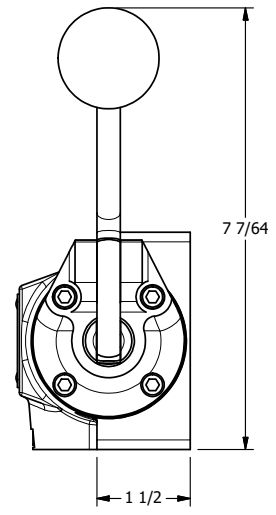

4 3 2 1

B

B

A

A

A

A

**AAA**  
PRODUCTS  
INTERNATIONAL

**AAA PRODUCTS  
INTERNATIONAL**  
7114 Harry Hines Blvd  
Dallas, TX 75235

TITLE: 1/2" SUBPLATE, LEVER, 2 POS,  
DETENT, LVR RTRN, CRVD LVR,  
90D LVR

DRAWING NO.:  
DIM\_HD4PCQR

4 3 2 1

THE INFORMATION CONTAINED WITHIN THIS DOCUMENT IS PROPRIETARY TO AAA PRODUCTS AND MAY NOT BE DISCLOSED WITHOUT PRIOR WRITTEN CONSENT