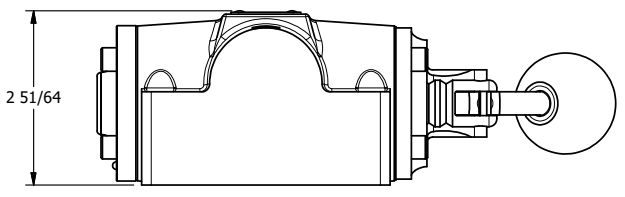

4 3 2 1

B

B

A

A

A

A

**AAA**  
PRODUCTS  
INTERNATIONAL

**AAA PRODUCTS  
INTERNATIONAL**  
7114 Harry Hines Blvd  
Dallas, TX 75235

TITLE: 1/2" SUBPLATE, LEVER, 2 POS,  
DETENT, LVR RTRN, CRVD LVR,  
90D LVR

DRAWING NO.:  
DIM\_HD4PCQR

4 3 2 1

THE INFORMATION CONTAINED WITHIN THIS DOCUMENT IS PROPRIETARY TO AAA PRODUCTS AND MAY NOT BE DISCLOSED WITHOUT PRIOR WRITTEN CONSENT