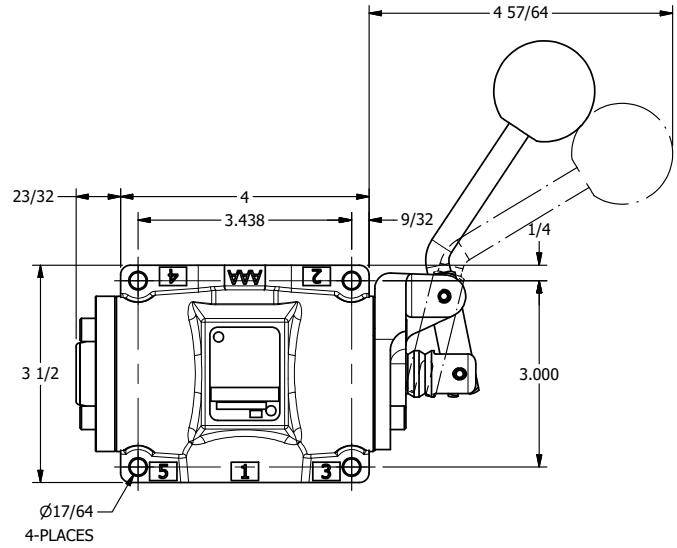

4 3 2 1

B

B

A

A

A

A

AAA
PRODUCTS
INTERNATIONAL

**AAA PRODUCTS
INTERNATIONAL**
7114 Harry Hines Blvd
Dallas, TX 75235

TITLE: 1/2" SUBPLATE, LEVER, 2 POS,
DETENT, LVR RTRN, CRVD LVR,
90D LVR

DRAWING NO.:
DIM_HD4PCQR

4 3 2 1

THE INFORMATION CONTAINED WITHIN THIS DOCUMENT IS PROPRIETARY TO AAA PRODUCTS AND MAY NOT BE DISCLOSED WITHOUT PRIOR WRITTEN CONSENT