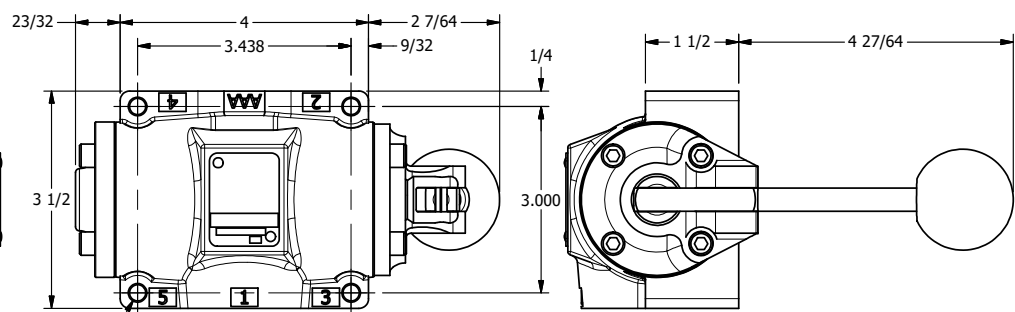

4

3

2

1

B

B

A

A

4

3

2

1

AAA
PRODUCTS
INTERNATIONAL

**AAA PRODUCTS
INTERNATIONAL**
7114 Harry Hines Blvd
Dallas, TX 75235

TITLE: 1/2" SIDE PORT, LEVER, 3 POS,
DETENT, LEVER SHFT, FLOAT CTR SPL,
180D LEVER

DRAWING NO.:
DIM_HD4GT

THE INFORMATION CONTAINED WITHIN THIS DOCUMENT IS PROPRIETARY TO AAA PRODUCTS AND MAY NOT BE DISCLOSED WITHOUT PRIOR WRITTEN CONSENT