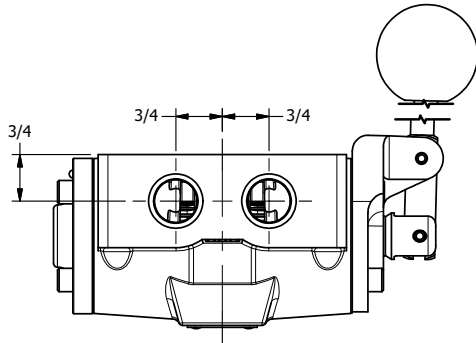

4

3

2

1

B

B

A

A

4

3

2

1

AAA
PRODUCTS
INTERNATIONAL

**AAA PRODUCTS
INTERNATIONAL**
7114 Harry Hines Blvd
Dallas, TX 75235

TITLE: 1/2" SIDE PORT, LEVER, 3 POS,
DETENT, LEVER SHFT, FLOAT CTR SPL,
180D LEVER

DRAWING NO.:
DIM_HD4GT

THE INFORMATION CONTAINED WITHIN THIS DOCUMENT IS PROPRIETARY TO AAA PRODUCTS AND MAY NOT BE DISCLOSED WITHOUT PRIOR WRITTEN CONSENT