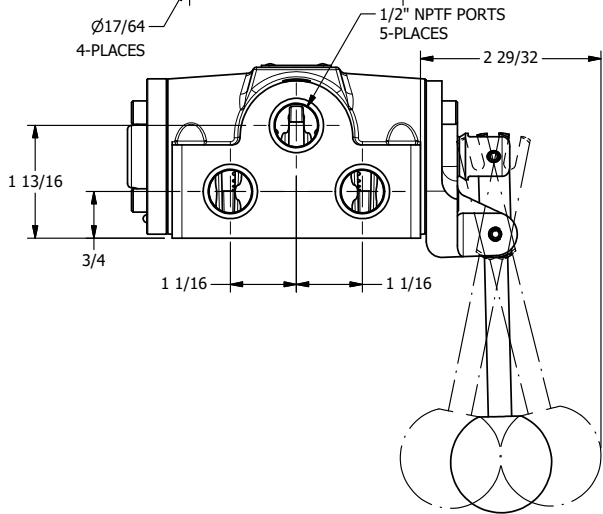

4

3

2

1

B

B

A

A

4

3

2

1

AAA
PRODUCTS
INTERNATIONAL

**AAA PRODUCTS
INTERNATIONAL**
7114 Harry Hines Blvd
Dallas, TX 75235

TITLE: 1/2" SIDE PORT, LEVER, 3 POS,
DETENT, LEVER SHFT, FLOAT CTR SPL,
180D LEVER

DRAWING NO.:
DIM_HD4GT

THE INFORMATION CONTAINED WITHIN THIS DOCUMENT IS PROPRIETARY TO AAA PRODUCTS AND MAY NOT BE DISCLOSED WITHOUT PRIOR WRITTEN CONSENT